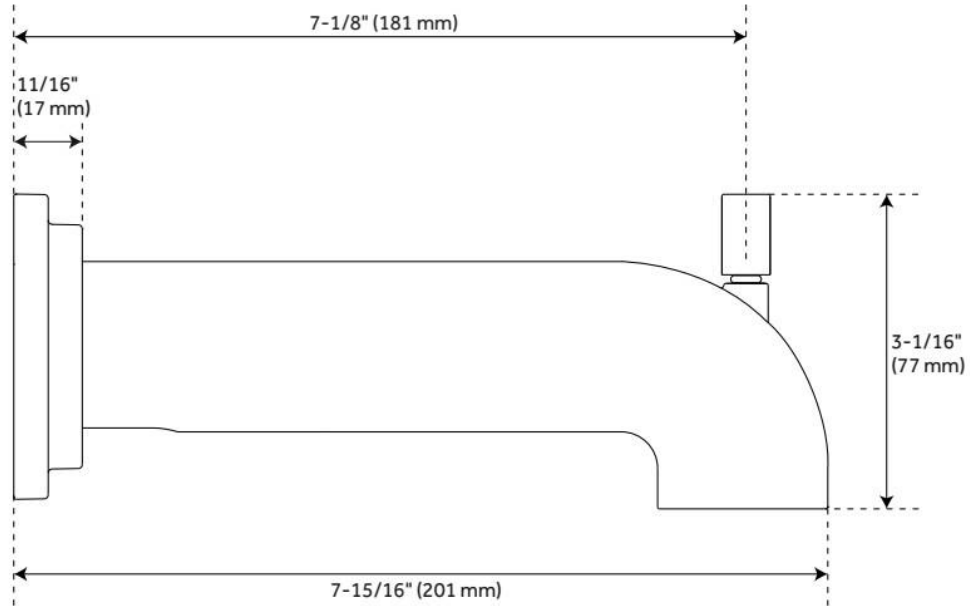

ADDITIONAL FEATURES

- 1/2" Slip-fit connection.

REVISED 5/29/2024

GREYFIELD TUB SPOUT WITH DIVERTER

SKU: 948965

Code: SHTS86, SH485195, SH485513

REVISED 5/29/2024

8" MODERN ROUND RAINFALL SHOWER HEAD - 1.8 GPM - CHROME

SKU: 948948-18

Code: SHRSB820RG, SH484203, SH485499, SHRSB820RGPB

FEATURES

Material: ABS

Shower Head Swivel: Yes

ASME A112.18.1/CSA B125.1, CEC Listed, WaterSense by IAPMO, Massachusetts Accepted, LISTED ID: SHRSB820RG*