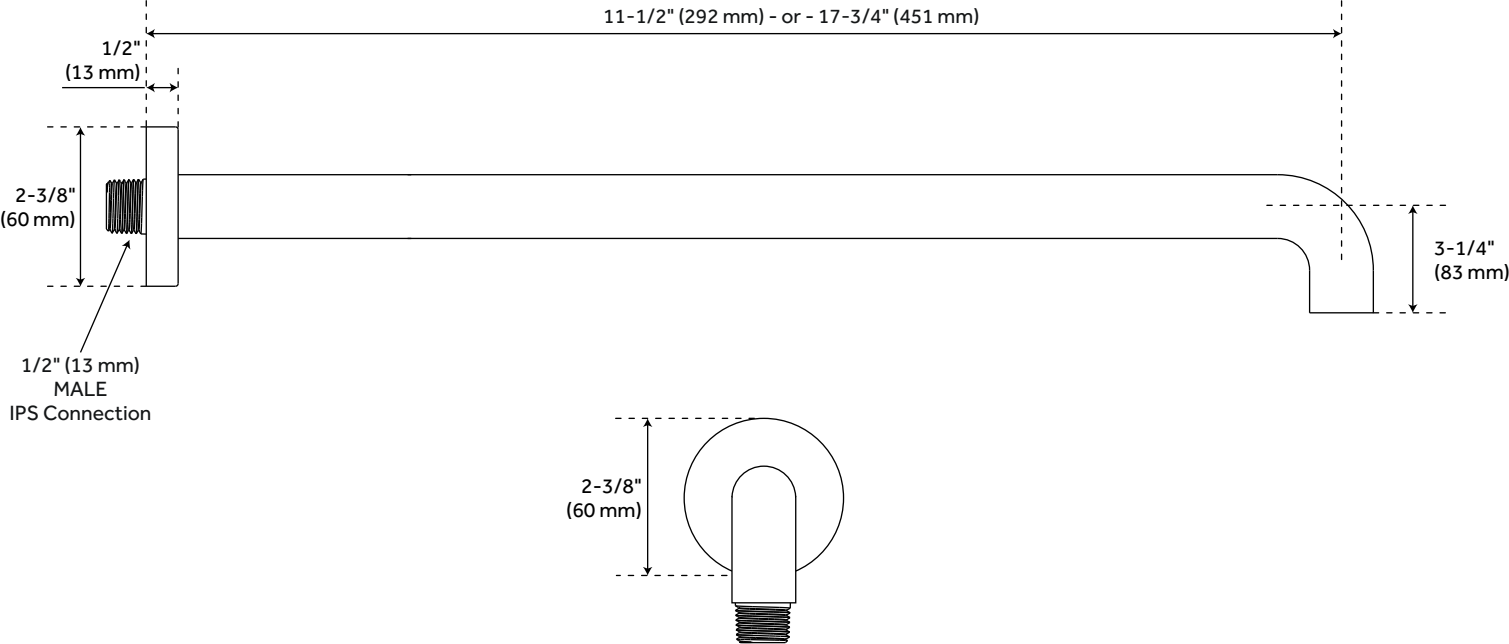

- Solid brass construction.
- Escutcheon included.

8" Modern Round Rainfall Shower Head - 1.8 GPM:

- Single function shower head (full spray).

Greyfield Tub Spout with Diverter:

- 1/2" Slip-fit connection.

ADDITIONAL FEATURES

- Single function shower head (full spray).
- Easy clean rubber nozzles.
- Brass ball joint.

REVISED 5/24/2024

MODERN ROUND RAINFALL SHOWER HEAD - 1.8 GPM

All dimensions and specifications are nominal and may vary. Use actual products for accuracy in critical situations.

WALL-MOUNT RAINFALL SHOWER ARM

SKU: 948955

Code: SHRSA180, SHRSA120, SHRSA181, SHRSA123

ADDITIONAL FEATURES

- All dimensions are ($\pm 1/2$ ").
- Escutcheon included.

REVISED 2/1/2024

WALL-MOUNT RAINFALL SHOWER ARM

All dimensions and specifications are nominal and may vary. Use actual products for accuracy in critical situations.