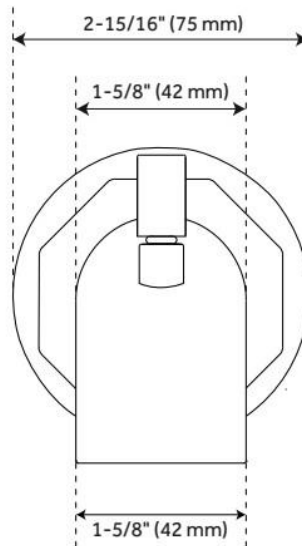

ADDITIONAL FEATURES

- 1/2" Slip-fit connection.

REVISED 5/29/2024

GREYFIELD TUB SPOUT WITH DIVERTER

SKU: 948965

Code: SHTS86, SH485195, SH485513

REVISED 5/29/2024

8" MODERN ROUND RAINFALL SHOWER HEAD - 1.8 GPM - CHROME