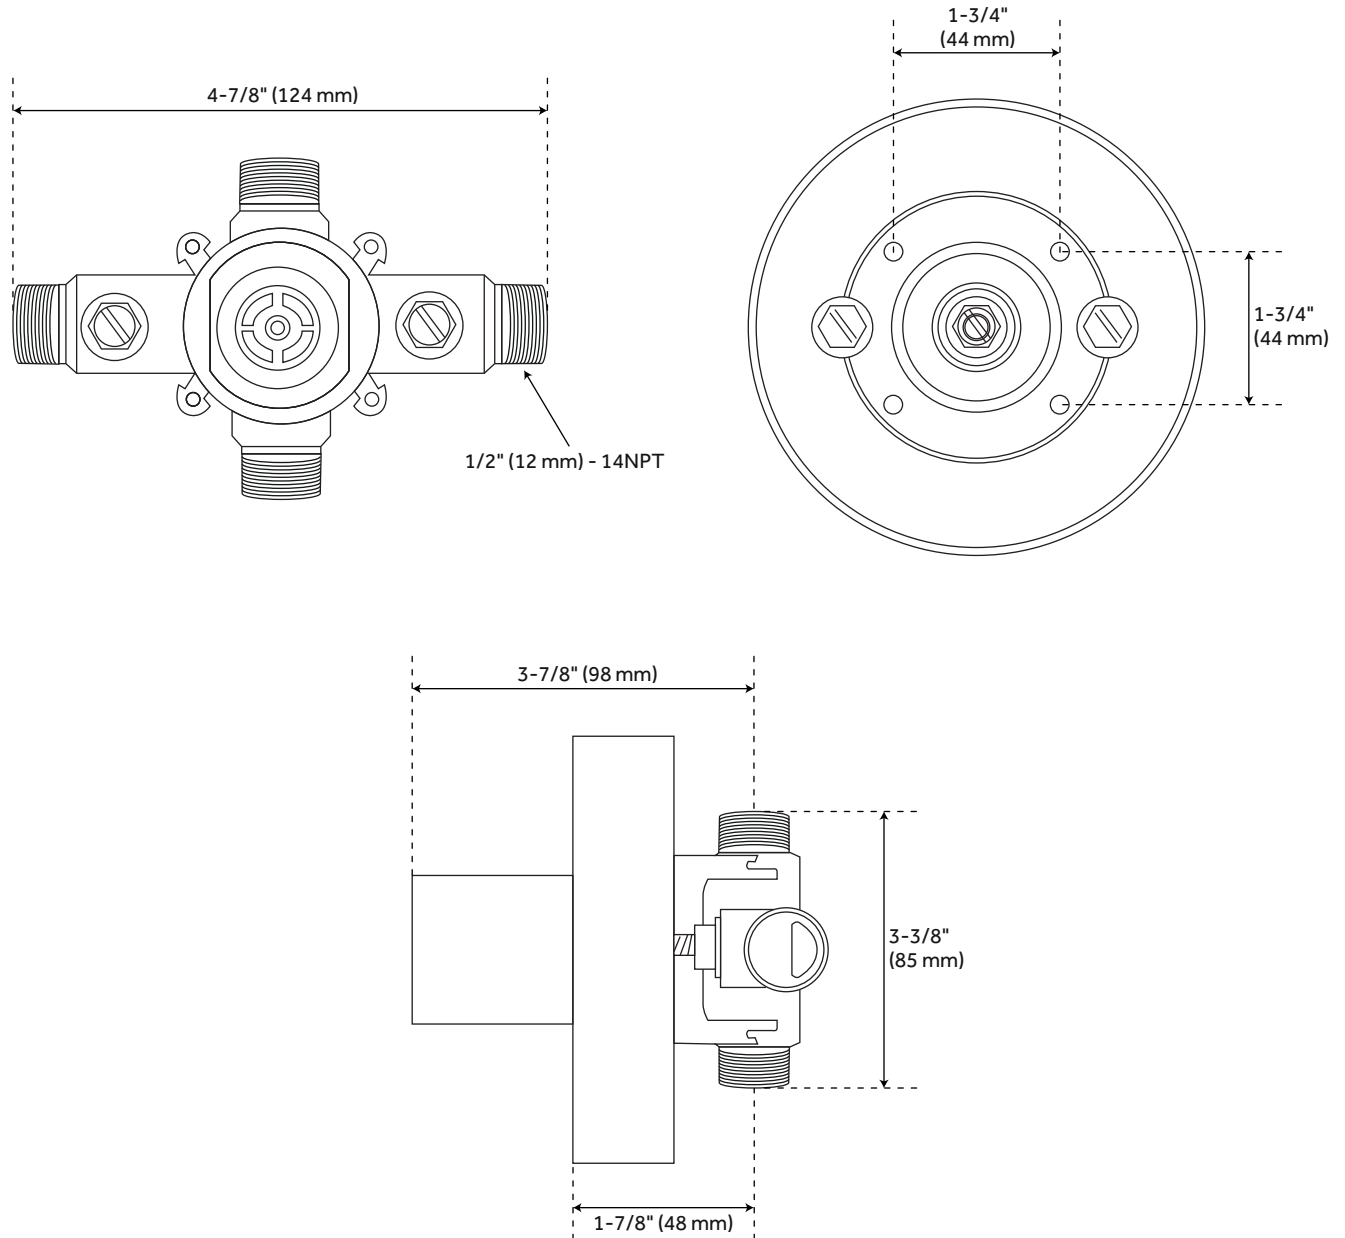

- Solid brass construction.
- Escutcheon included.

8" Modern Round Rainfall Shower Head - 1.8 GPM:

- Single function shower head (full spray).

Greyfield Tub Spout with Diverter:

- 1/2" Slip-fit connection.

REVISED 5/24/2024

PRESSURE BALANCE TUB AND SHOWER ROUGH-IN VALVE

SKU: 446520

SH4001

All dimensions and specifications are nominal and may vary. Use actual products for accuracy in critical situations.

GREYFIELD TUB SPOUT WITH DIVERTER

SKU: 948965

Code: SHTS86, SH485195, SH485513

FEATURES

Material: Metal

Connection Type: 1/2" CTS Slip-Fit

Faucet Centers: Single-Hole

ASME A112.18.1/CSA B125.1, CEC Listed, Massachusetts Accepted, LISTED ID: SHTS86*

ADDITIONAL FEATURES

- 1/2" Slip-fit connection.

REVISED 5/29/2024

GREYFIELD TUB SPOUT WITH DIVERTER

SKU: 948965

Code: SHTS86, SH485195, SH485513

REVISED 5/29/2024

8" MODERN ROUND RAINFALL SHOWER HEAD - 1.8 GPM - CHROME