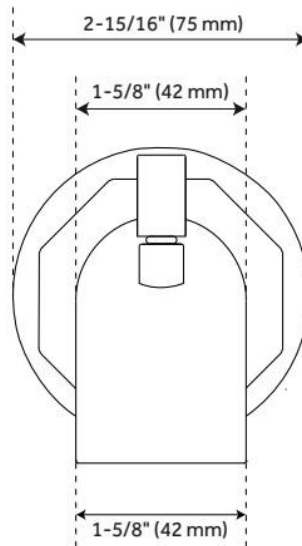

GREYFIELD TUB SPOUT WITH DIVERTER

SKU: 948965

Code: SHTS86, SH485195, SH485513

REVISED 5/29/2024