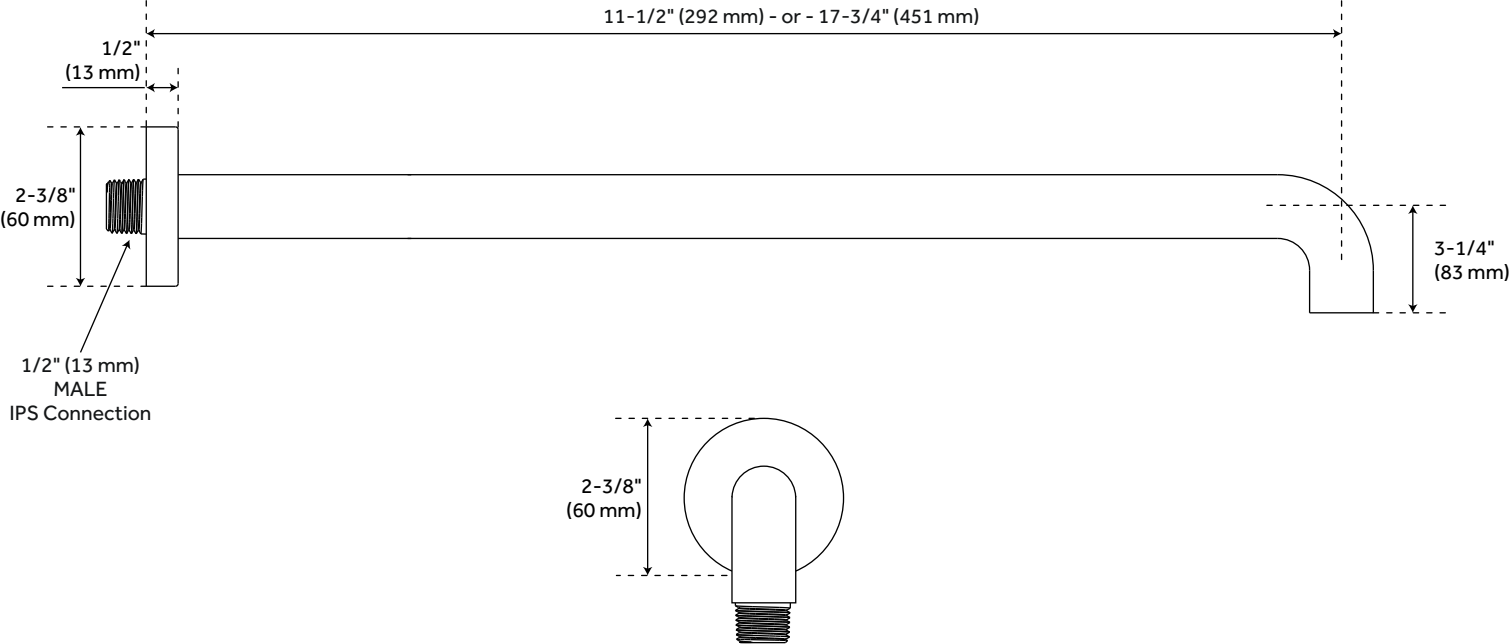

WALL-MOUNT RAINFALL SHOWER ARM

All dimensions and specifications are nominal and may vary. Use actual products for accuracy in critical situations.