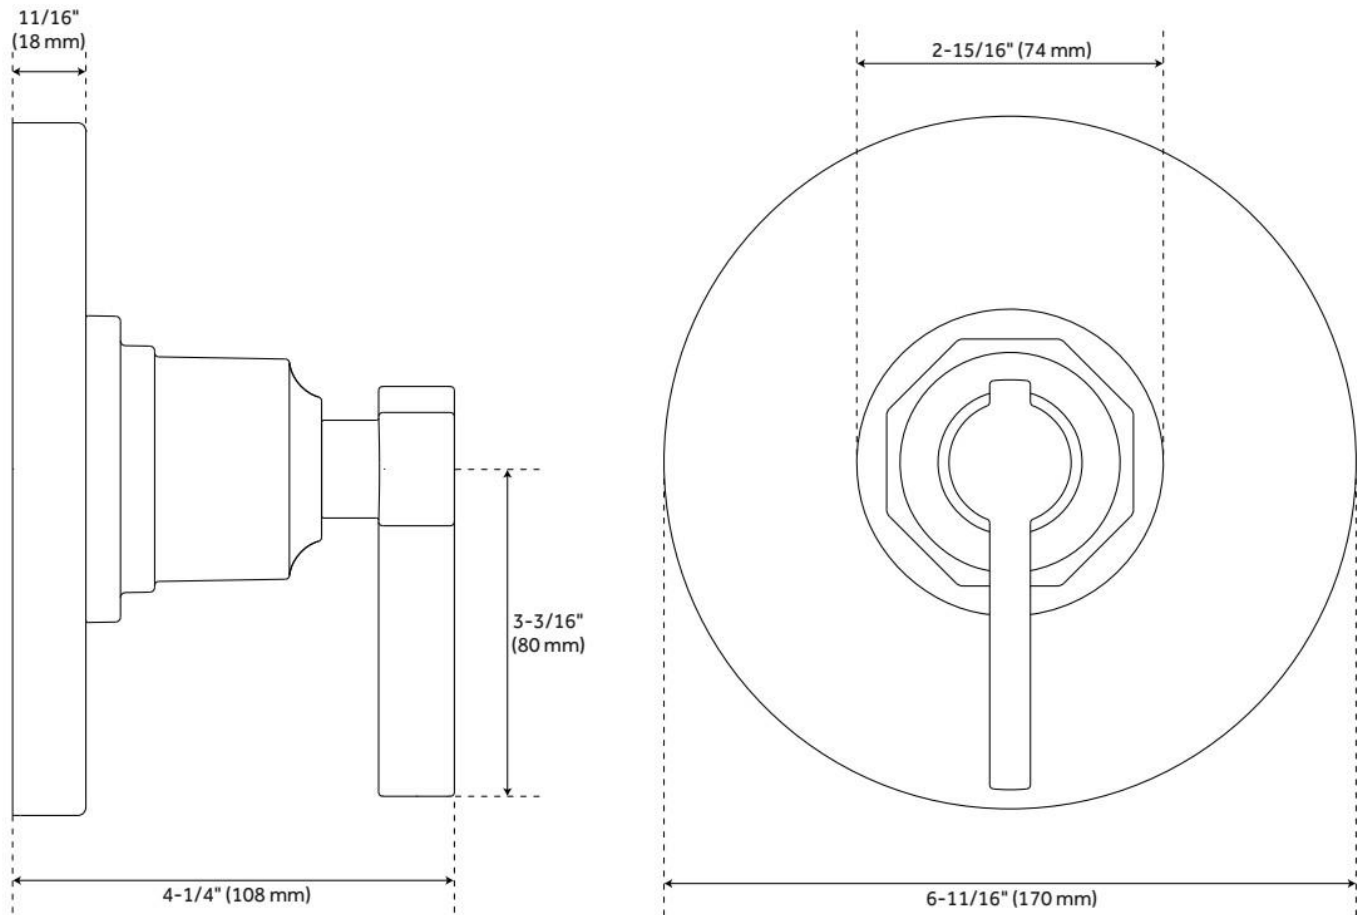

GREYFIELD PRESSURE BALANCE SHOWER VALVE

SKU: 948890

Code: SHGF8010, SH4001, SH484194, SH484195, SH485507, SH485520

REVISED 6/4/2024