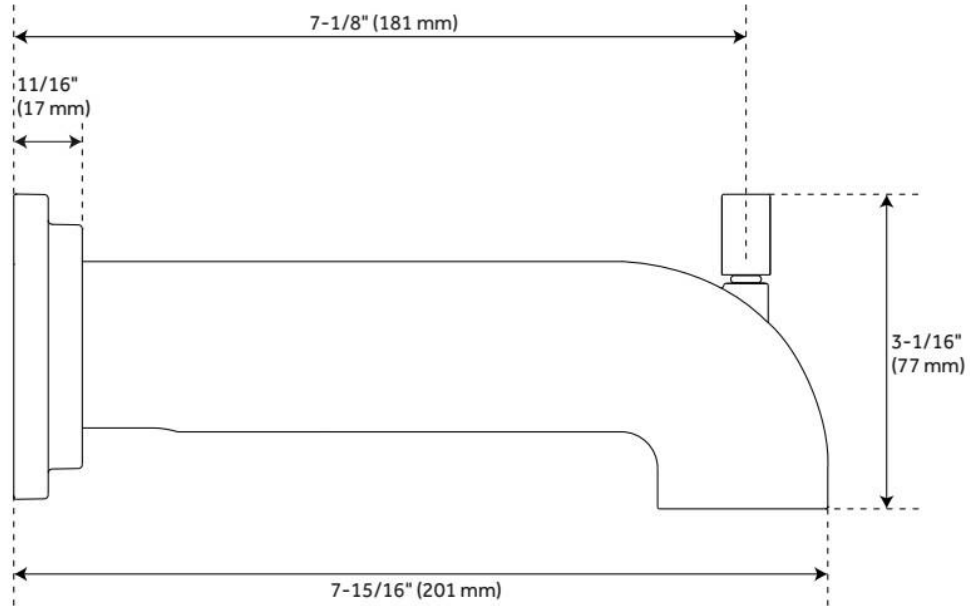

GREYFIELD TUB SPOUT WITH DIVERTER

SKU: 948965

Code: SHTS86, SH485195, SH485513

REVISED 5/29/2024