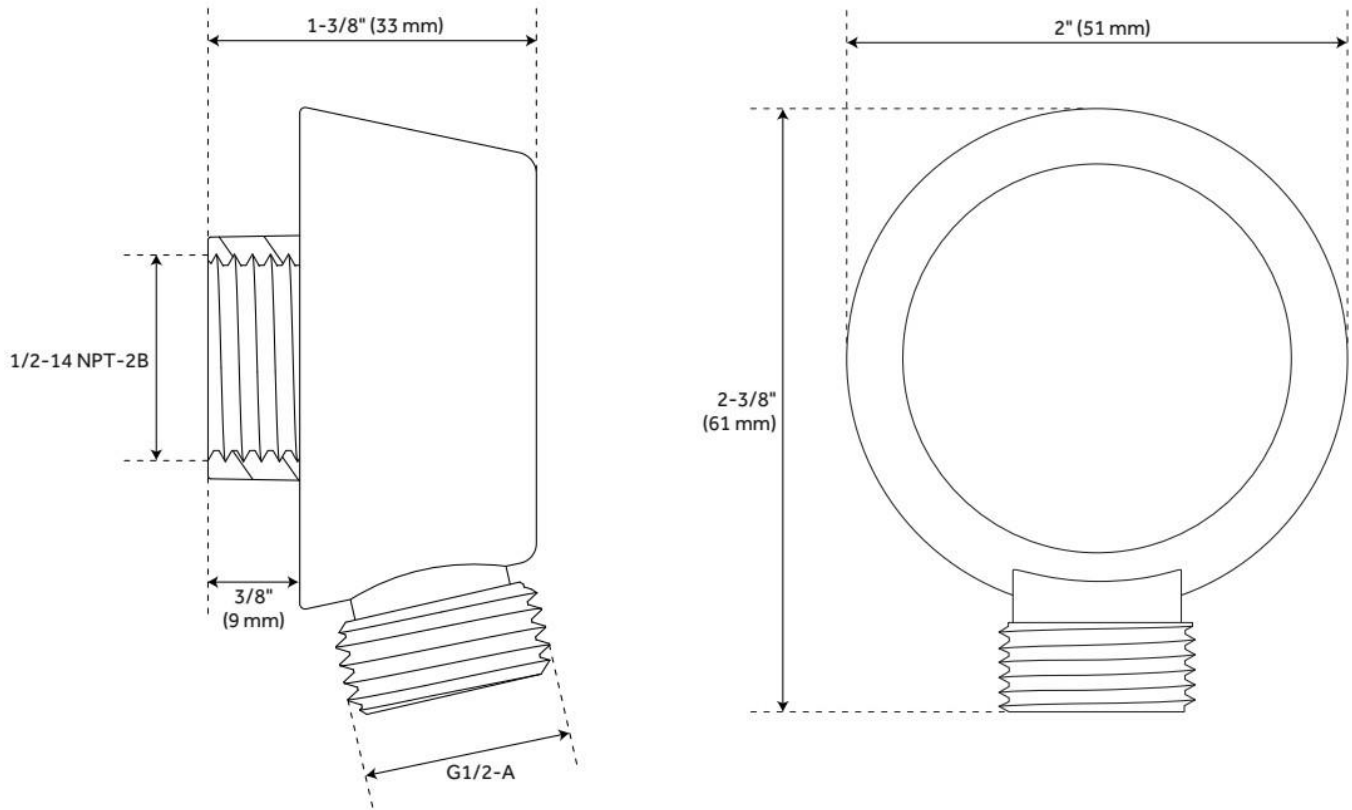

CONTEMPORARY ROUND WATER SUPPLY ELBOW FOR HAND SHOWER

SKU: 932365

Code: SHWE2040, SH417826, SH484207, SH485502

REVISED 6/5/2024