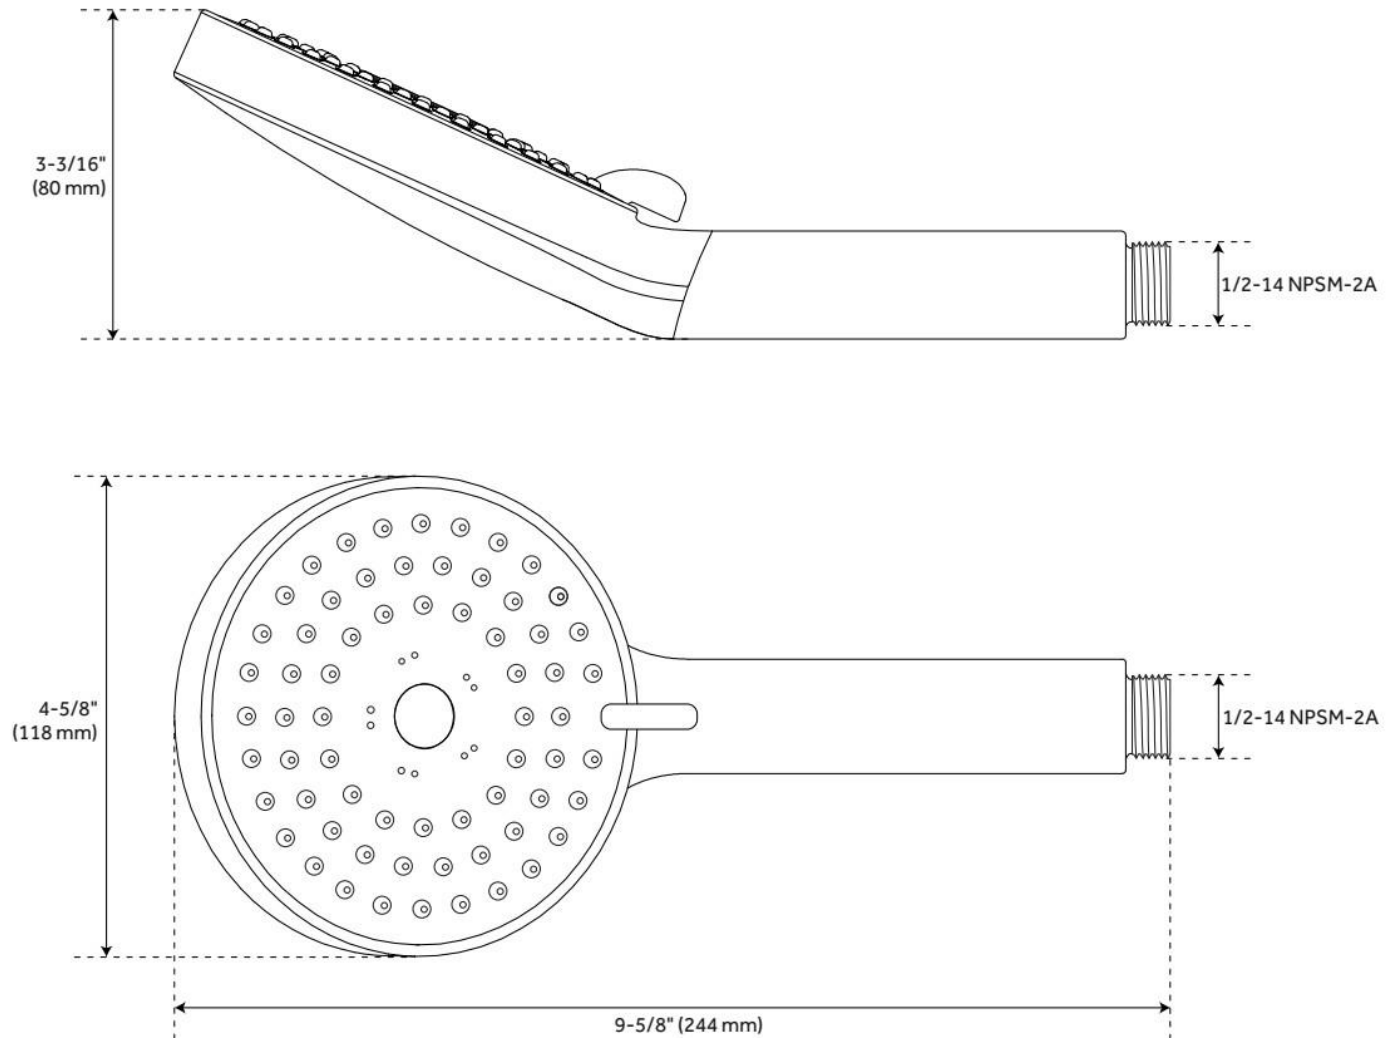

ROUND PADDLE MULTIFUNCTION HAND SHOWER

SKU: 948920

Code: SHHS4110G, SH484202, SH485498

REVISED 5/24/2024