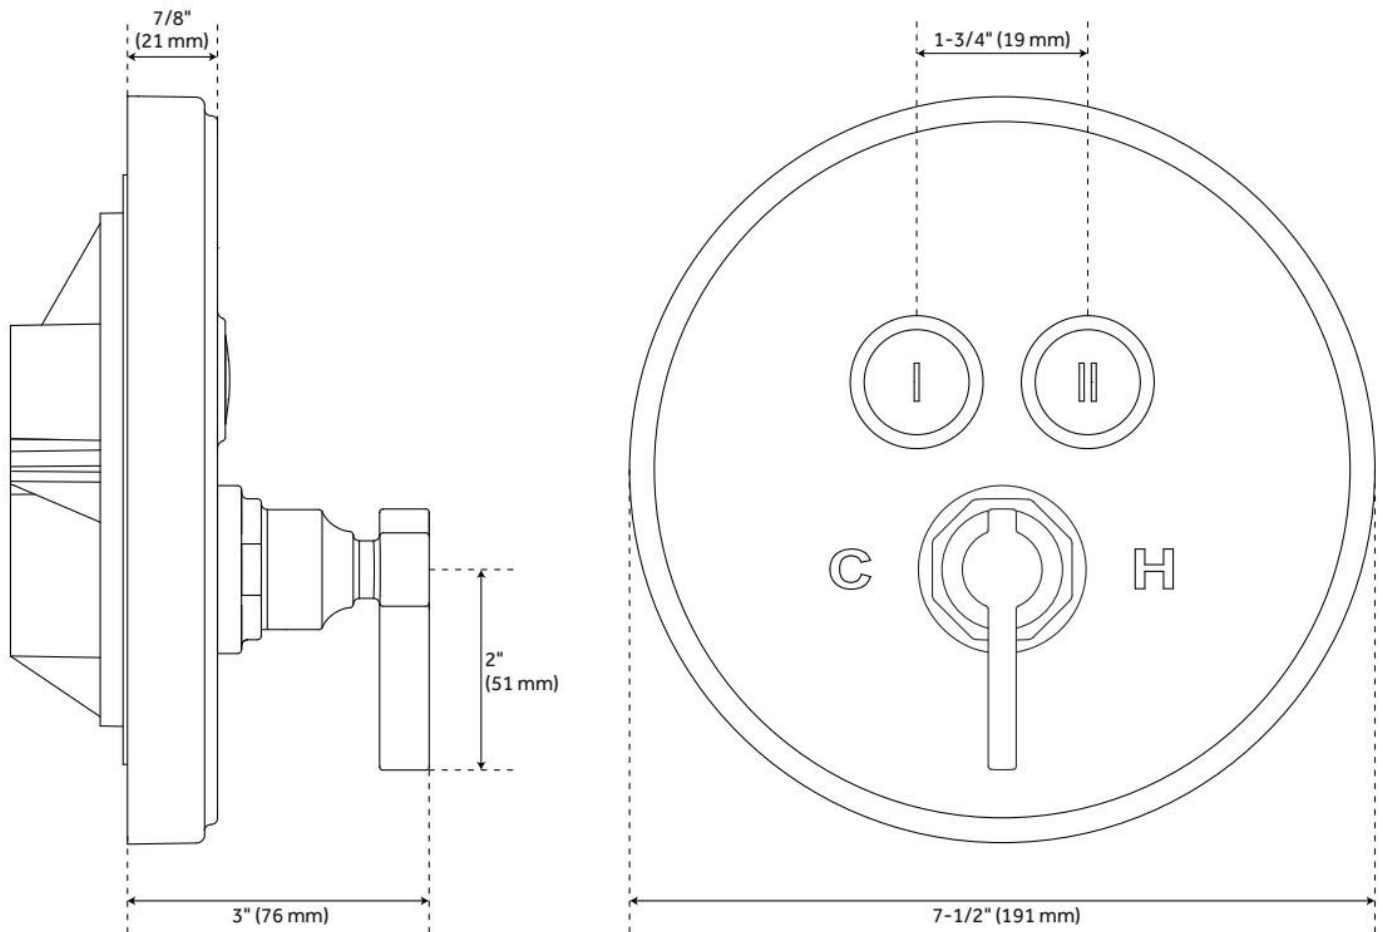

GREYFIELD SIMPLE SELECT 2-WAY PRESSURE BALANCE SHOWER VALVE

SKU: 948973

Code: SHGF8040, SH5001SSG, SH484196, SH484197, SH485519, SH485518

REVISED 5/29/2024