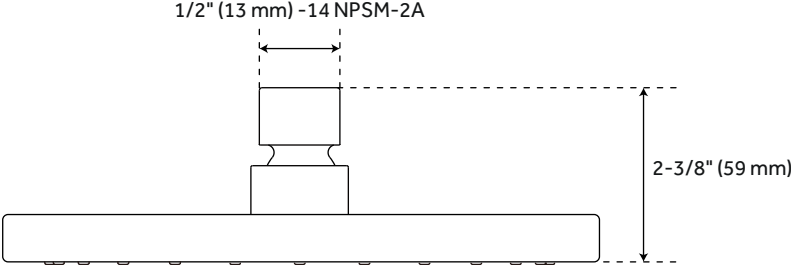

MODERN ROUND RAINFALL SHOWER HEAD - 1.8 GPM

All dimensions and specifications are nominal and may vary. Use actual products for accuracy in critical situations.