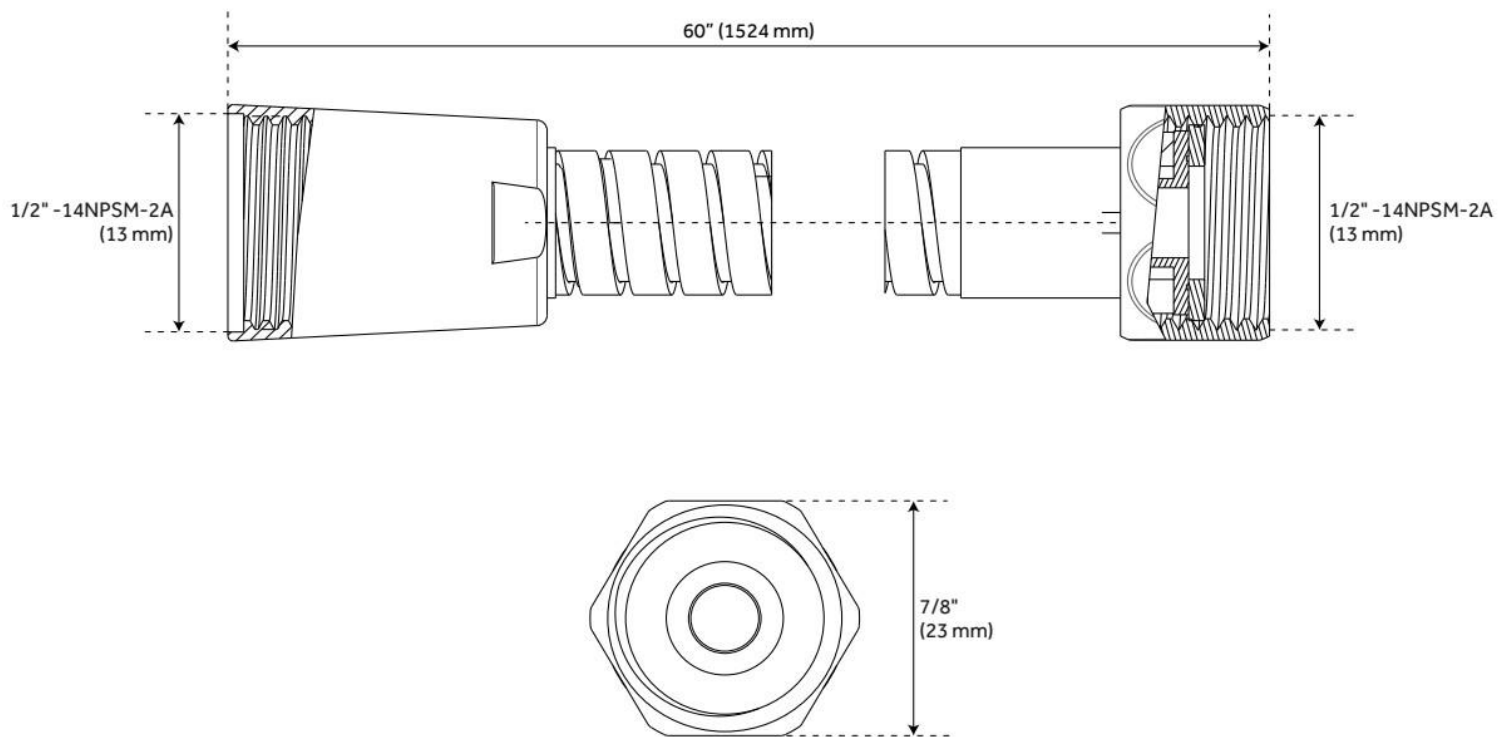

60" STRETCHABLE METAL HAND SHOWER HOSE

SKU: 948938

Code: SHH1010, SH484205, SH485500, SHH1010PB

REVISED 5/24/2024