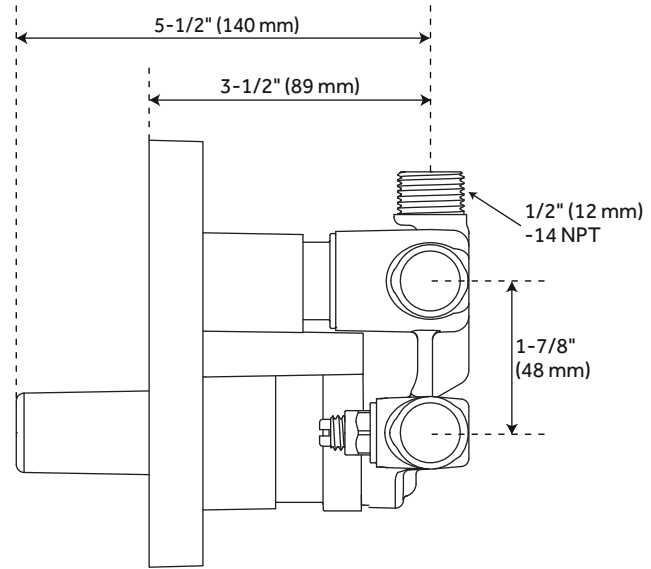

PRESSURE BALANCE ROUGH-IN VALVE FOR SIMPLE SELECT TRIMS

SKU: 460073
SH5001SSGG

STANDARD:

Pressure (psi)		20	40	60	80
Simultaneous (Both Valves Open)	Total (gpm)	3.4	5	6.3	7.4
	Outlet A (gpm)	1.2	2.2	2.9	3.5
	Outlet B (gpm)	2.2	2.8	3.4	3.9
Separate (A or B Closed)	Outlet A (gpm)	2.5	3.9	4.8	5.5
	Outlet B (gpm)	2.5	3.9	4.8	5.5

WITH FLOW RESTRICTOR:

Pressure (psi)		20	40	60	80
Simultaneous (Both Valves Open)	Total (gpm)	1.20	1.40	1.53	1.64
	Outlet A (gpm)	0.43	0.56	0.64	0.68
	Outlet B (gpm)	0.77	0.84	0.89	0.96
Separate (A or B Closed)	Outlet A (gpm)	1.17	1.38	1.49	1.59
	Outlet B (gpm)	1.16	1.39	1.49	1.60

All dimensions and specifications are nominal and may vary. Use actual products for accuracy in critical situations.