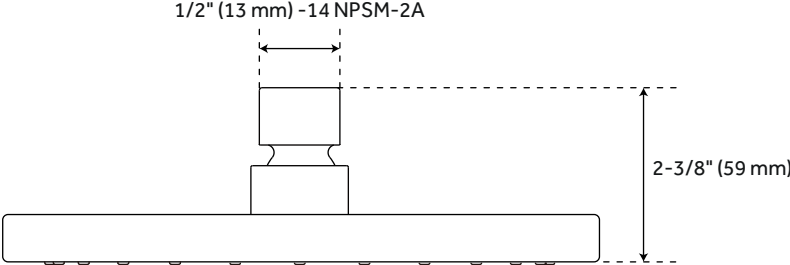

FEATURES

Material: ABS

Shower Head Swivel: Yes

ASME A112.18.1/CSA B125.1, CEC Listed, WaterSense by IAPMO, Massachusetts Accepted, LISTED ID: SHRSB820RG*

ADDITIONAL FEATURES

- Single function shower head (full spray).
- Easy clean rubber nozzles.
- Brass ball joint.

REVISED 5/24/2024

MODERN ROUND RAINFALL SHOWER HEAD - 1.8 GPM

All dimensions and specifications are nominal and may vary. Use actual products for accuracy in critical situations.