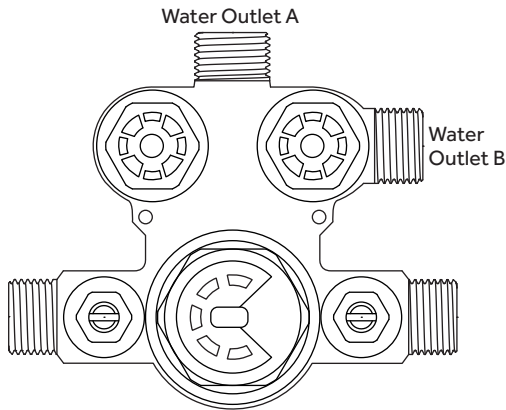

PRESSURE BALANCE ROUGH-IN VALVE FOR SIMPLE SELECT TRIMS

SKU: 460073
SH5001SSGG

STANDARD:

Pressure (psi)		20	40	60	80
Simultaneous (Both Valves Open)	Total (gpm)	3.4	5	6.3	7.4
	Outlet A (gpm)	1.2	2.2	2.9	3.5
	Outlet B (gpm)	2.2	2.8	3.4	3.9
Separate (A or B Closed)	Outlet A (gpm)	2.5	3.9	4.8	5.5
	Outlet B (gpm)	2.5	3.9	4.8	5.5

WITH FLOW RESTRICTOR:

Pressure (psi)		20	40	60	80
Simultaneous (Both Valves Open)	Total (gpm)	1.20	1.40	1.53	1.64
	Outlet A (gpm)	0.43	0.56	0.64	0.68
	Outlet B (gpm)	0.77	0.84	0.89	0.96
Separate (A or B Closed)	Outlet A (gpm)	1.17	1.38	1.49	1.59
	Outlet B (gpm)	1.16	1.39	1.49	1.60

All dimensions and specifications are nominal and may vary. Use actual products for accuracy in critical situations.