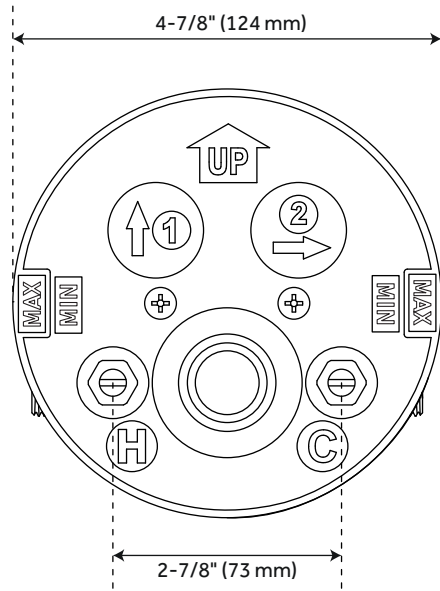

PRESSURE BALANCE ROUGH-IN VALVE FOR SIMPLE SELECT TRIMS

SKU: 460073
SH5001SSGG

STANDARD:

Pressure (psi)		20	40	60	80
Simultaneous (Both Valves Open)	Total (gpm)	3.4	5	6.3	7.4
	Outlet A (gpm)	1.2	2.2	2.9	3.5
	Outlet B (gpm)	2.2	2.8	3.4	3.9
Separate (A or B Closed)	Outlet A (gpm)	2.5	3.9	4.8	5.5
	Outlet B (gpm)	2.5	3.9	4.8	5.5

WITH FLOW RESTRICTOR:

Pressure (psi)		20	40	60	80
Simultaneous (Both Valves Open)	Total (gpm)	1.20	1.40	1.53	1.64
	Outlet A (gpm)	0.43	0.56	0.64	0.68
	Outlet B (gpm)	0.77	0.84	0.89	0.96
Separate (A or B Closed)	Outlet A (gpm)	1.17	1.38	1.49	1.59
	Outlet B (gpm)	1.16	1.39	1.49	1.60

All dimensions and specifications are nominal and may vary. Use actual products for accuracy in critical situations.