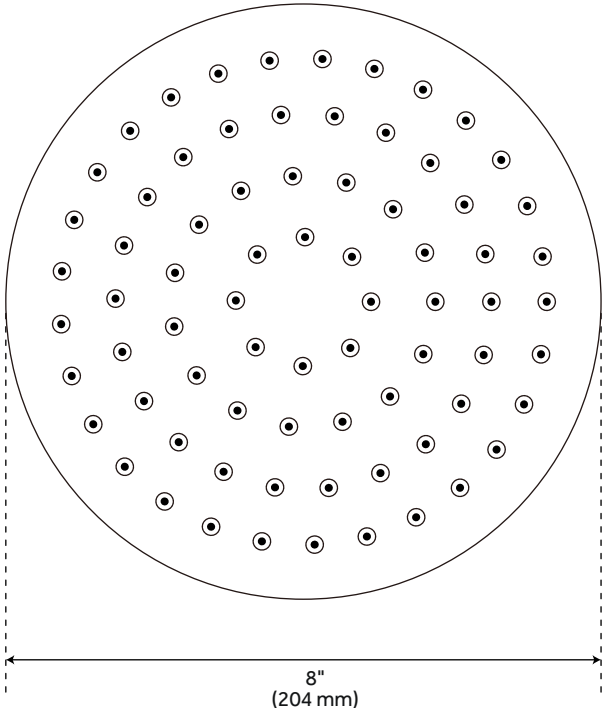

REVISED 5/24/2024

MODERN ROUND RAINFALL SHOWER HEAD - 1.8 GPM

All dimensions and specifications are nominal and may vary. Use actual products for accuracy in critical situations.