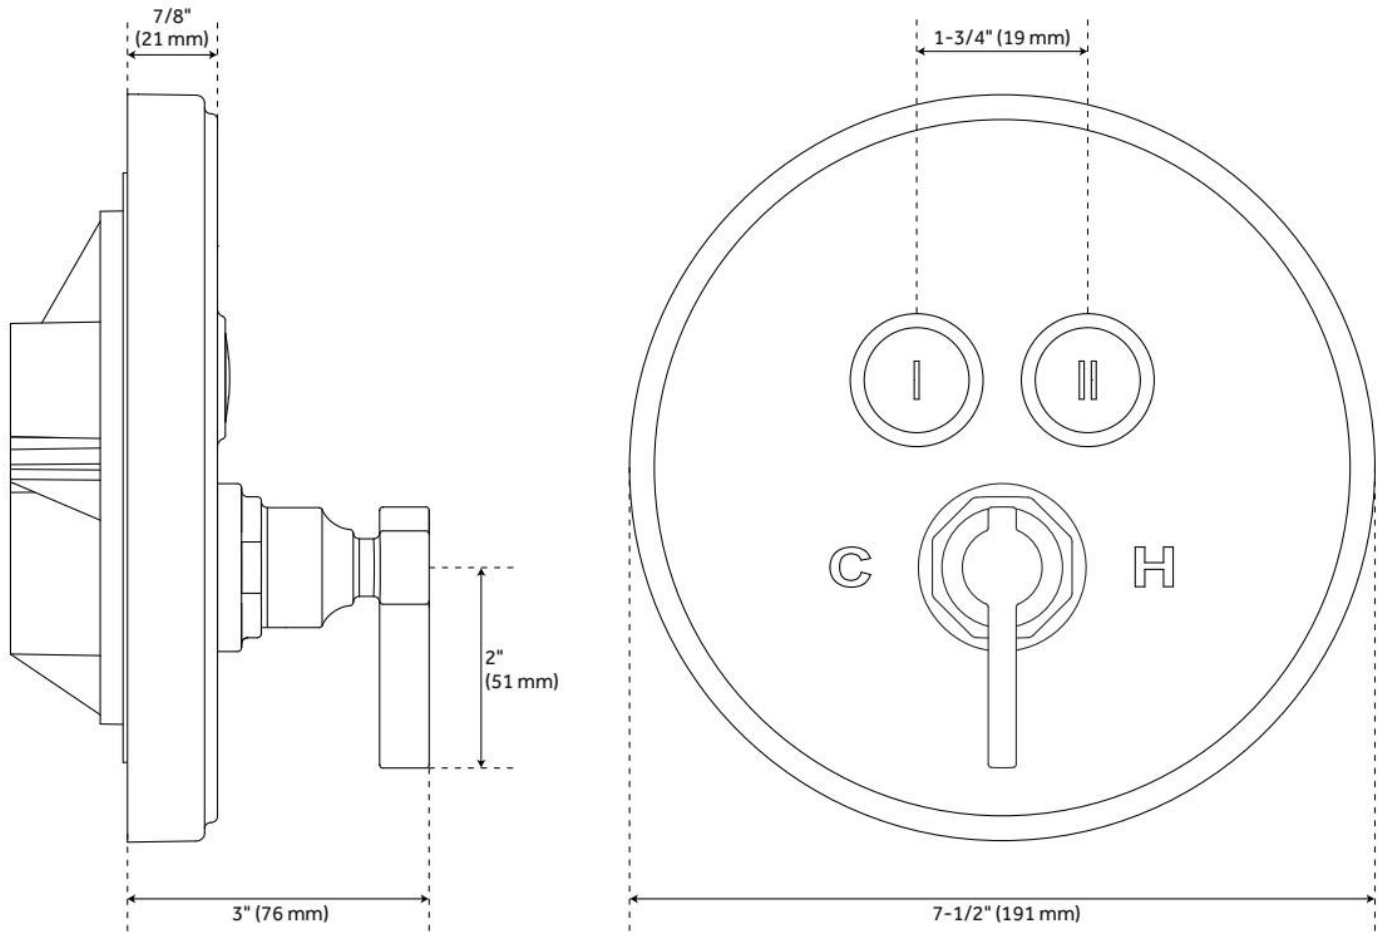

GREYFIELD SIMPLE SELECT 2-WAY PRESSURE BALANCE SHOWER VALVE

SKU: 948973

Code: SHGF8040, SH5001SSG, SH484196, SH484197, SH485519, SH485518

REVISED 5/29/2024