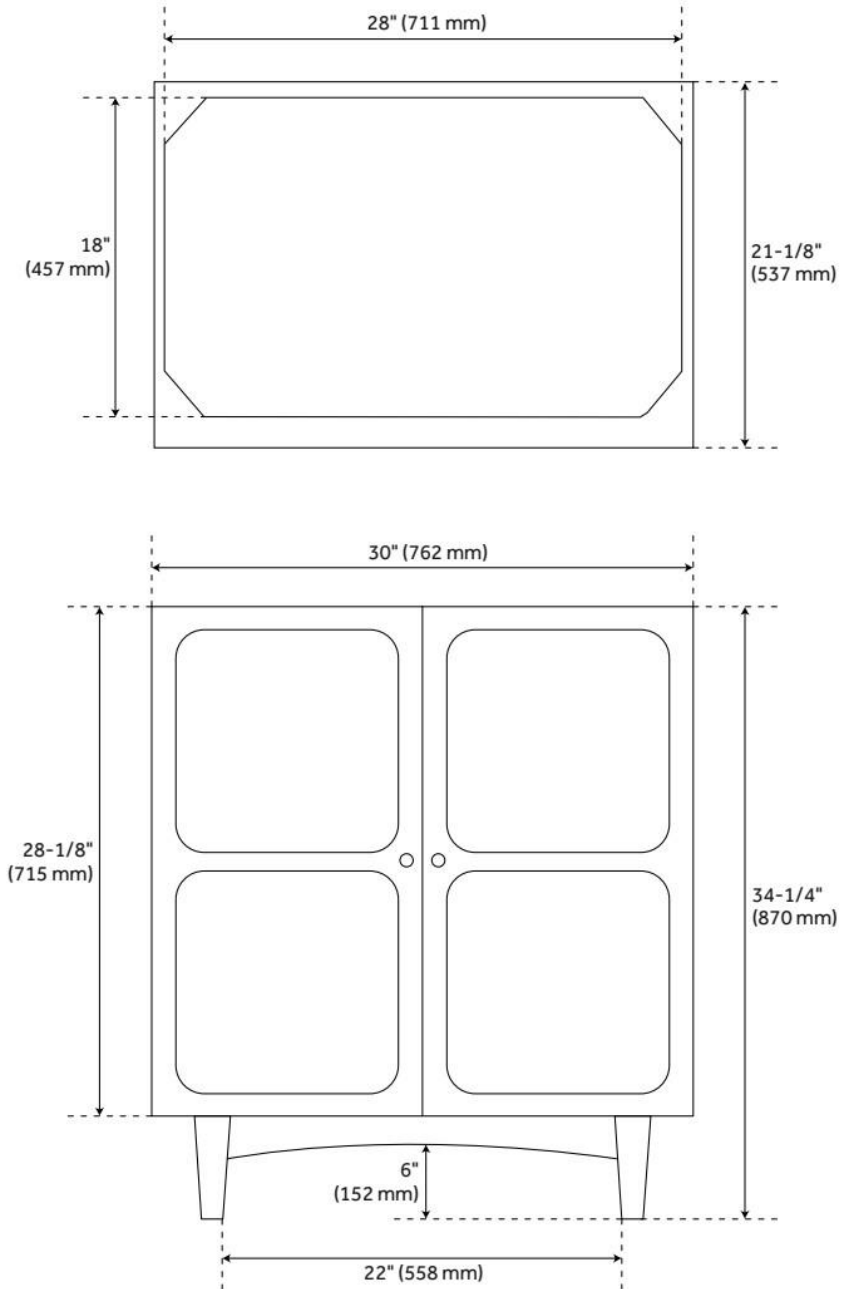

30" DELAVAN VANITY WITH RECTANGULAR UNDERMOUNT SINK - COLD BREW

SKU: 953980-30-RUMB

Code: SH488118, SH488117, SH488116, SH488115, SH488114, SH488113, SH488112, SH488111

FEATURES

Material: Mahogany
Product Finish: Cold Brew
Number of Doors: 2
Soft-Close Hinges: Yes
Adjustable Shelves: Yes
Hardware Finish: Satin Brass
Built-In Adjusters: Yes

ASME A112.19.2/CSA B45.1, Massachusetts Accepted, LISTED ID: 506897

ADDITIONAL FEATURES

- Solid wood cabinet.
- Engineered wood panels with mahogany overlay.
- Includes a matching backsplash and white porcelain sink.
- Polished Carrara Marble is sourced from Italy.
- Each stone top is carved from a single piece of stone and will feature natural variations.
- See Installation Instructions for directions to attach the vanity top and sink.
- All dimensions are ($\pm 1/2''$).
- [Wood finish samples available.](#)

REVISED 8/6/2024

30" DELAVAN VANITY WITH RECTANGULAR UNDERMOUNT SINK - COLD BREW

SKU: 953980-30-RUMB

Code: SH488118, SH488117, SH488116, SH488115, SH488114, SH488113, SH488112, SH488111

REVISED 8/6/2024