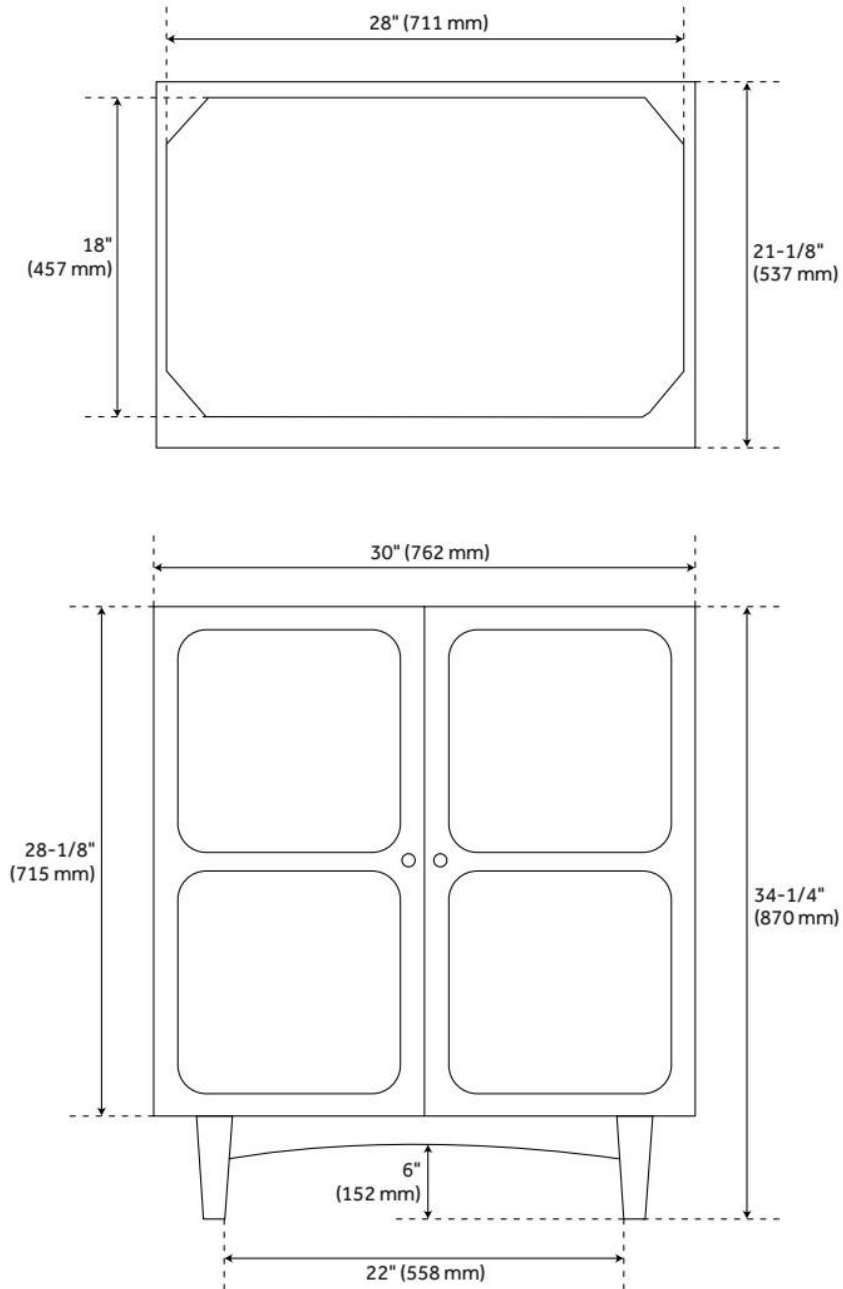

30" DELAVAN VANITY WITH UNDERMOUNT SINK - COLD BREW

SKU: 953980-30-UM

Code: SH487974, SH488121, SH488120, SH488119

FEATURES

Material: Mahogany
Product Finish: Cold Brew
Number of Doors: 2
Soft-Close Hinges: Yes
Adjustable Shelves: Yes
Hardware Finish: Satin Brass
Built-In Adjusters: Yes

ASME A112.19.2/CSA B45.1, Massachusetts Accepted, LISTED ID: 506895

ADDITIONAL FEATURES

- Solid wood cabinet.
- Engineered wood panels with mahogany overlay.
- Includes a matching backsplash and white porcelain sink.
- Polished Carrara Marble is sourced from Italy.
- Each stone top is carved from a single piece of stone and will feature natural variations.
- See Installation Instructions for directions to attach the vanity top and sink.
- All dimensions are ($\pm 1/2"$).
- [Wood finish samples available.](#)

REVISED 8/12/2024

30" DELAVAN VANITY WITH UNDERMOUNT SINK - COLD BREW

SKU: 953980-30-UM

Code: SH487974, SH488121, SH488120, SH488119

REVISED 8/12/2024