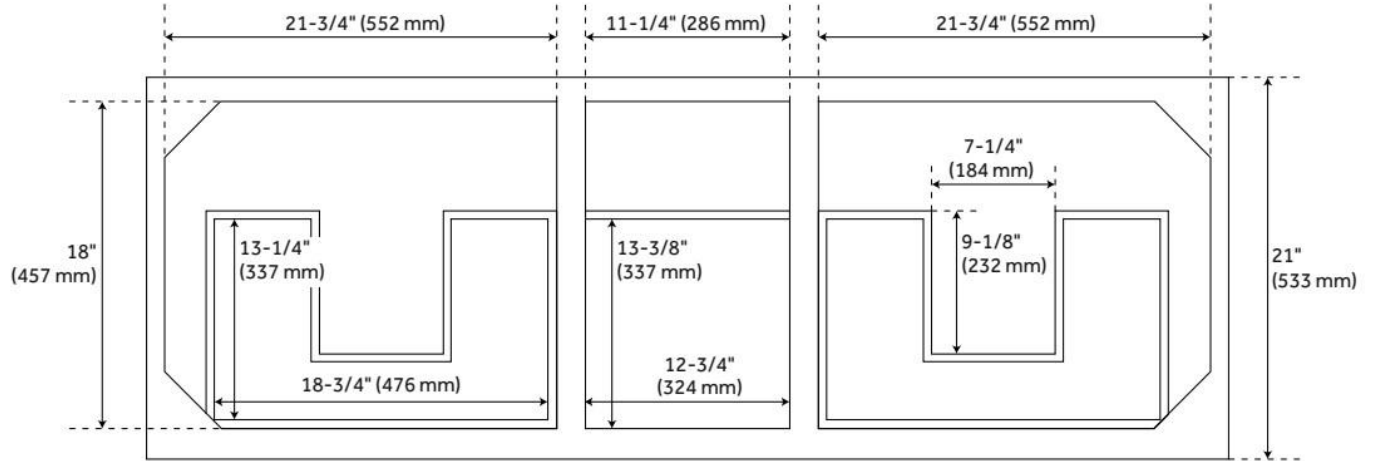

60" ROBERTSON CONSOLE VANITY WITH RECTANGULAR UNDERMOUNT SINKS - BRUSHED

SKU: 953906-60-RUMB

Code: SH484910, SH484911, SH484912, SH484913, SH484914, SH484915, SH484916, SH484917

FEATURES

Material: Mahogany
Product Finish: Brushed White
Number of Drawers: 4
Soft-Close Slides: Yes
Dovetail Drawers: Yes
Hardware Finish: Satin Nickel
Built-In Adjusters: Yes

ASME A112.19.2/CSA B45.1, Massachusetts Accepted, LISTED ID: 506894

ADDITIONAL FEATURES

- Includes a matching backsplash and white porcelain sinks.
- Polished Carrara Marble is sourced from Italy.
- Each stone top is carved from a single piece of stone and will feature natural variations.
- All dimensions are ($\pm 1/2$ ").
- [Wood finish samples available.](#)

REVISED 8/12/2024

60" ROBERTSON CONSOLE VANITY WITH RECTANGULAR UNDERMOUNT SINKS - BRUSHED

SKU: 953906-60-RUMB

Code: SH484910, SH484911, SH484912, SH484913, SH484914, SH484915, SH484916, SH484917

REVISED 8/12/2024