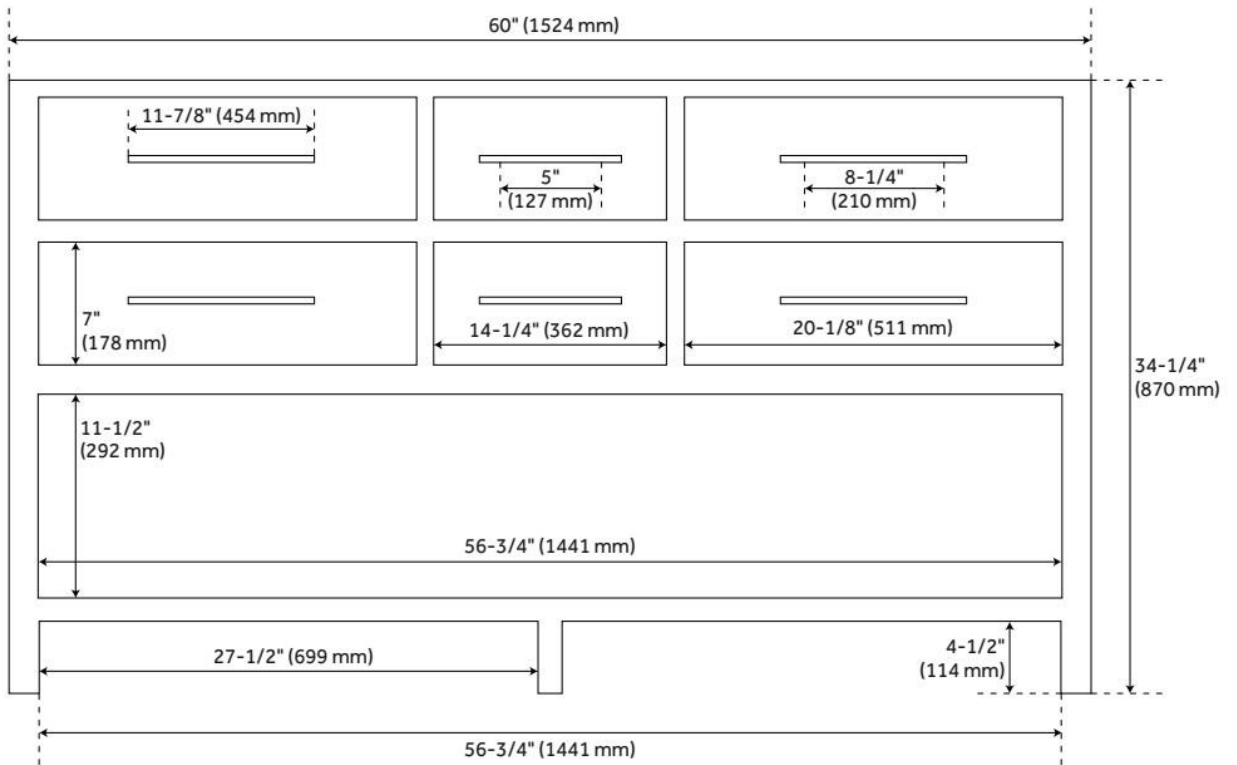

60" ROBERTSON CONSOLE VANITY WITH RECTANGULAR UNDERMOUNT SINKS - BRUSHED

SKU: 953906-60-RUMB

Code: SH484910, SH484911, SH484912, SH484913, SH484914, SH484915, SH484916, SH484917

FEATURES

Material: Mahogany
Product Finish: Brushed White
Number of Drawers: 4
Soft-Close Slides: Yes
Dovetail Drawers: Yes
Hardware Finish: Satin Nickel
Built-In Adjusters: Yes

ASME A112.19.2/CSA B45.1, Massachusetts Accepted, LISTED ID: 506894

ADDITIONAL FEATURES

- Includes a matching backsplash and white porcelain sinks.
- Polished Carrara Marble is sourced from Italy.
- Each stone top is carved from a single piece of stone and will feature natural variations.
- All dimensions are ($\pm 1/2$ ").
- [Wood finish samples available.](#)

REVISED 8/12/2024

60" ROBERTSON CONSOLE VANITY WITH RECTANGULAR UNDERMOUNT SINKS - BRUSHED

SKU: 953906-60-RUMB

Code: SH484910, SH484911, SH484912, SH484913, SH484914, SH484915, SH484916, SH484917

REVISED 8/12/2024