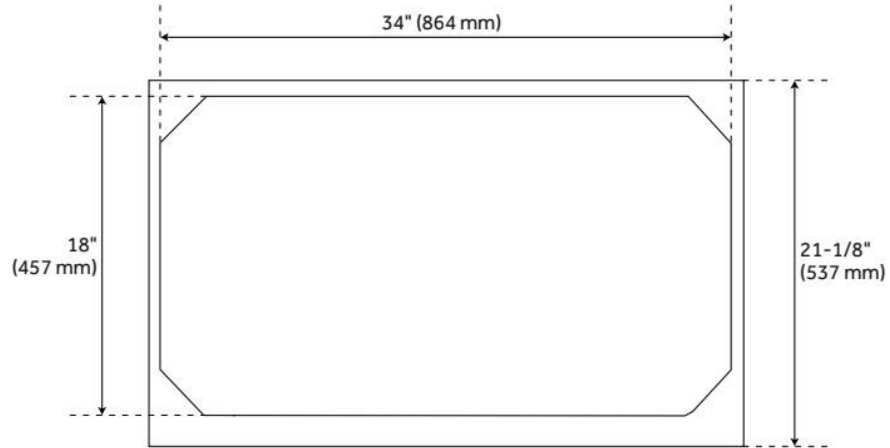

36" DELAVAN VANITY WITH UNDERMOUNT SINK - COLD BREW

SKU: 953980-36-UM

Code: SH488110, SH488109, SH488108, SH488107

REVISED 8/1/2024