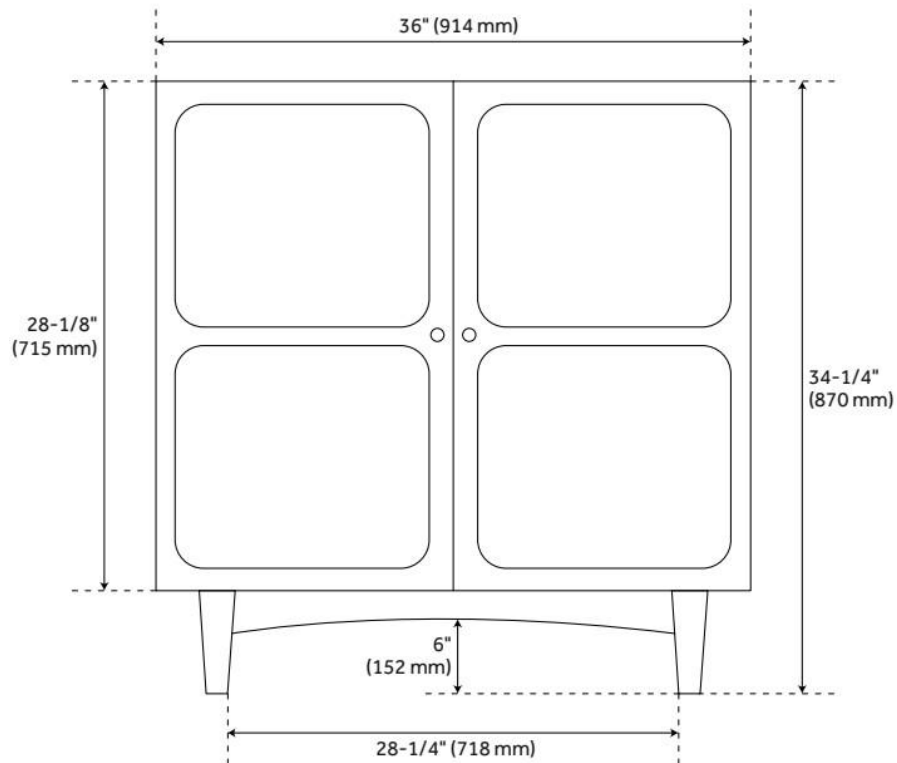

36" DELAVAN VANITY WITH UNDERMOUNT SINK - COLD BREW

SKU: 953980-36-UM

Code: SH488110, SH488109, SH488108, SH488107

FEATURES

Material: Mahogany
Product Finish: Cold Brew
Number of Doors: 2
Soft-Close Hinges: Yes
Adjustable Shelves: Yes
Hardware Finish: Satin Brass
Built-In Adjusters: Yes

ASME A112.19.2/CSA B45.1, Massachusetts Accepted, LISTED ID: 506895

ADDITIONAL FEATURES

- Solid wood cabinet.
- Engineered wood panels with mahogany overlay.
- Includes a matching backsplash and white porcelain sink.
- Polished Carrara Marble is sourced from Italy.
- Each stone top is carved from a single piece of stone and will feature natural variations.
- See Installation Instructions for directions to attach the vanity top and sink.
- All dimensions are ($\pm 1/2$ ").
- [Wood finish samples available.](#)

REVISED 8/1/2024

36" DELAVAN VANITY WITH UNDERMOUNT SINK - COLD BREW

SKU: 953980-36-UM

Code: SH488110, SH488109, SH488108, SH488107

REVISED 8/1/2024