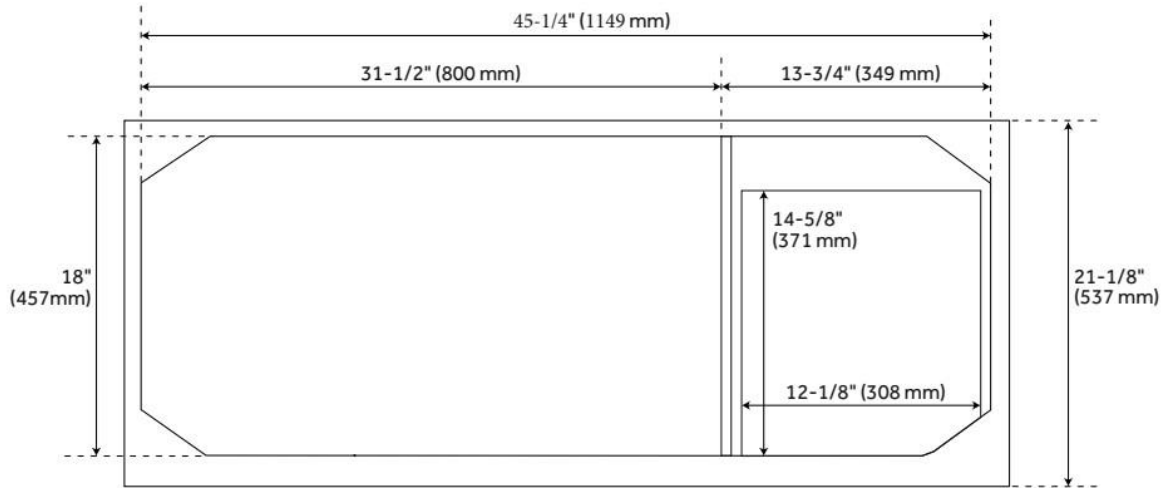

48" DELAVAN VANITY WITH LEFT OFFSET RECTANGLE UNDERMOUNT SINK - COLD BREW - CARRARA -

SKU: 953980-48-RUMB

Code: SH488094, SH559032

FEATURES

Material: Mahogany
Product Finish: Cold Brew
Number of Doors: 2
Number of Drawers: 3
Soft-Close Hinges: Yes
Dovetail Drawers: Yes
Adjustable Shelves: Yes
Hardware Finish: Satin Brass
Built-In Adjusters: Yes

ASME A112.19.2/CSA B45.1, Massachusetts Accepted, LISTED ID: 506897;506897;506897;506897

ADDITIONAL FEATURES

- Solid wood cabinet.
- Engineered wood panels with mahogany overlay.
- Includes a matching backsplash and white porcelain sink.
- Polished Carrara Marble is sourced from Italy.
- Each stone top is carved from a single piece of stone and will feature natural variations.
- See Installation Instructions for directions to attach the vanity top and sink.
- All dimensions are ($\pm 1/2"$).
- [Wood finish samples available.](#)

REVISED 8/6/2024

48" DELAVAN VANITY WITH LEFT OFFSET RECTANGLE UNDERMOUNT SINK - COLD BREW - CARRARA -

SKU: 953980-48-RUMB

Code: SH488094, SH559032

REVISED 8/6/2024