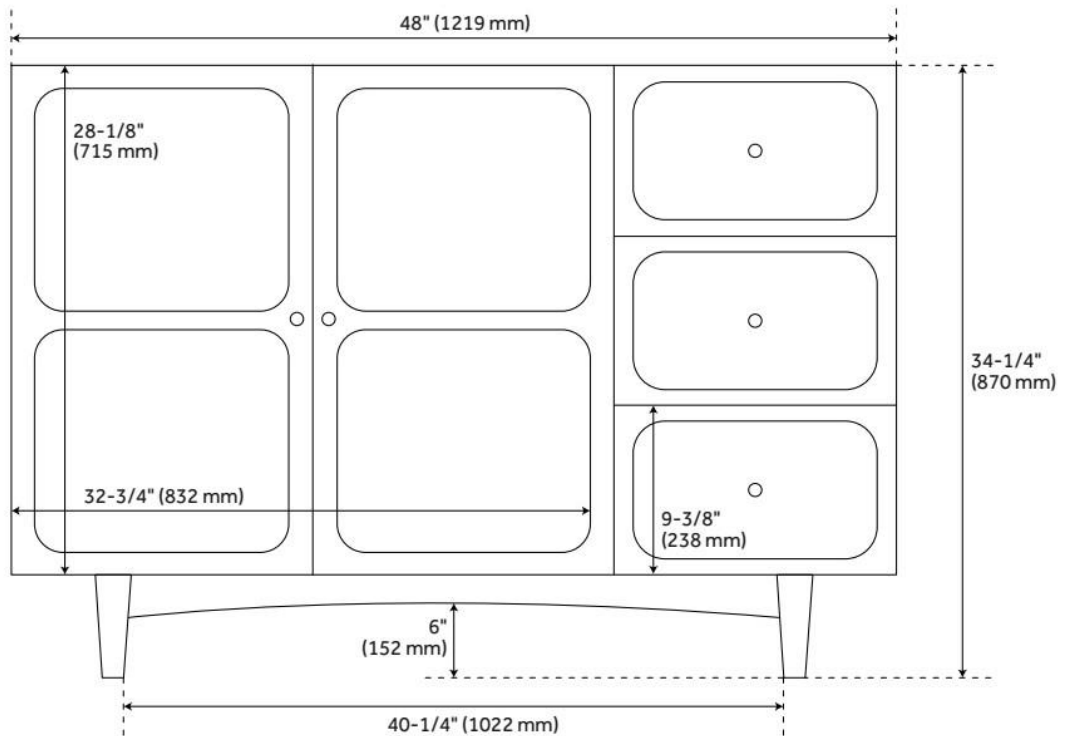

48" DELAVAN VANITY WITH LEFT OFFSET RECTANGLE UNDERMOUNT SINK - COLD BREW - CARRARA -

SKU: 953980-48-RUMB

Code: SH488094, SH559032

FEATURES

Material: Mahogany
Product Finish: Cold Brew
Number of Doors: 2
Number of Drawers: 3
Soft-Close Hinges: Yes
Dovetail Drawers: Yes
Adjustable Shelves: Yes
Hardware Finish: Satin Brass
Built-In Adjusters: Yes

ASME A112.19.2/CSA B45.1, Massachusetts Accepted, LISTED ID: 506897;506897;506897;506897

ADDITIONAL FEATURES

- Solid wood cabinet.
- Engineered wood panels with mahogany overlay.
- Includes a matching backsplash and white porcelain sink.
- Polished Carrara Marble is sourced from Italy.
- Each stone top is carved from a single piece of stone and will feature natural variations.
- See Installation Instructions for directions to attach the vanity top and sink.
- All dimensions are ($\pm 1/2"$).
- [Wood finish samples available.](#)

REVISED 8/6/2024

48" DELAVAN VANITY WITH LEFT OFFSET RECTANGLE UNDERMOUNT SINK - COLD BREW - CARRARA -

SKU: 953980-48-RUMB

Code: SH488094, SH559032

REVISED 8/6/2024