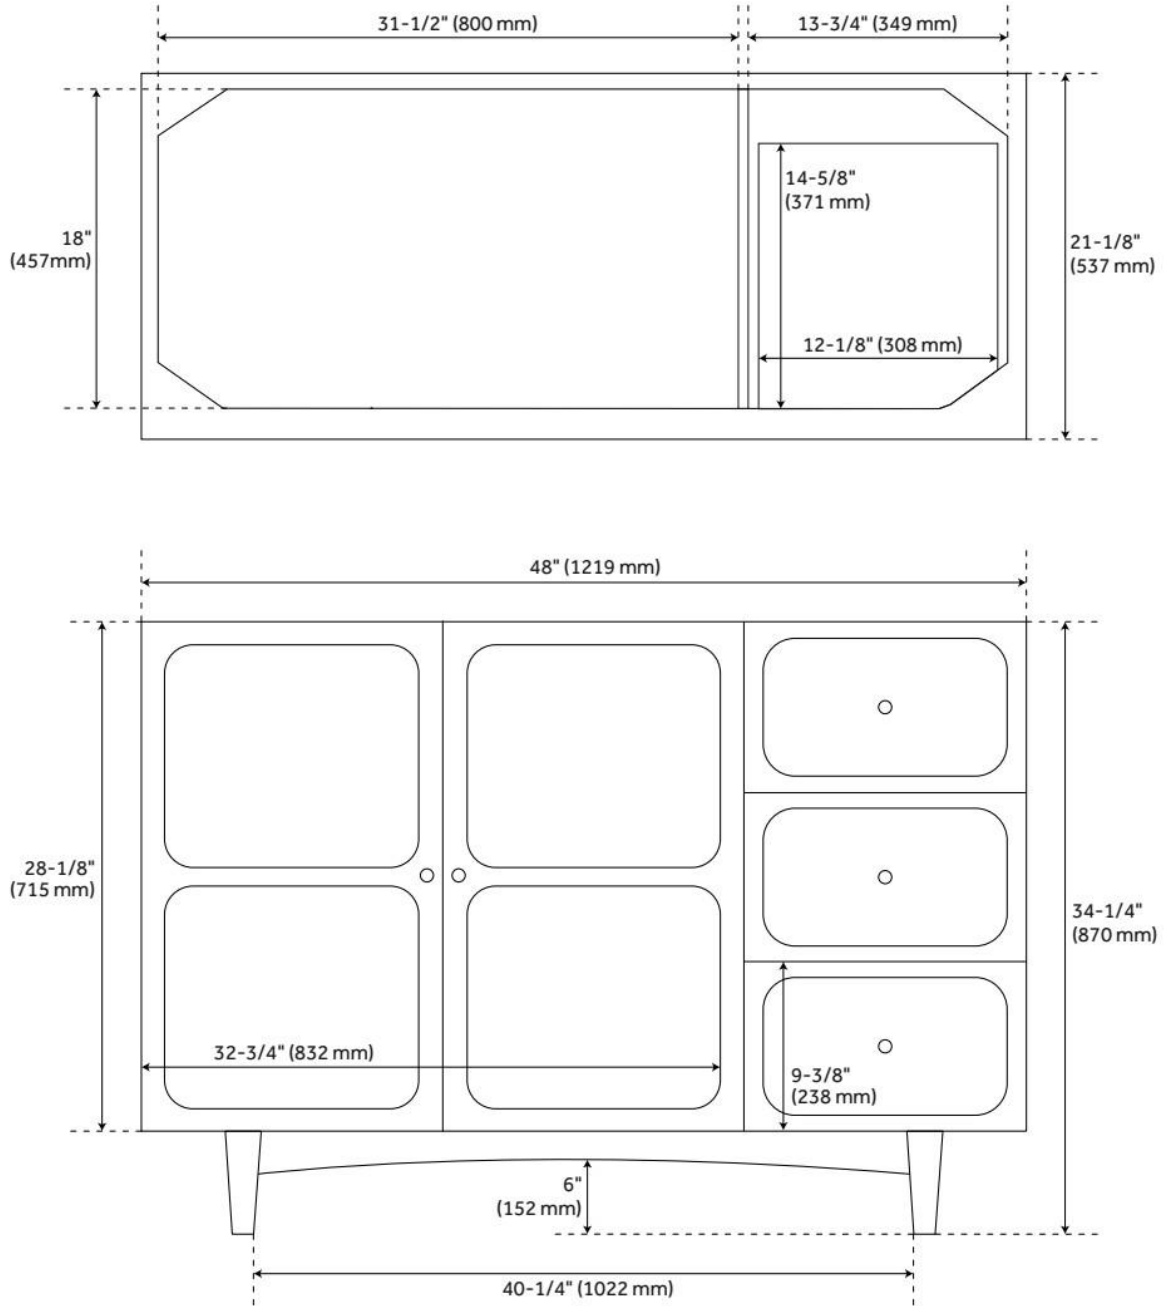

48" DELAVAN VANITY WITH UNDERMOUNT SINK - COLD BREW

SKU: 953980-48-UM

Code: SH488098, SH488097, SH488096, SH488095

FEATURES

Material: Mahogany
Product Finish: Cold Brew
Number of Doors: 2
Number of Drawers: 3
Soft-Close Hinges: Yes
Dovetail Drawers: Yes
Adjustable Shelves: Yes
Hardware Finish: Satin Brass
Built-In Adjusters: Yes

ASME A112.19.2/CSA B45.1, Massachusetts Accepted, LISTED ID: 506895

ADDITIONAL FEATURES

- Solid wood cabinet.
- Engineered wood panels with mahogany overlay.
- Includes a matching backsplash and white porcelain sink.
- Polished Carrara Marble is sourced from Italy.
- Each stone top is carved from a single piece of stone and will feature natural variations.
- See Installation Instructions for directions to attach the vanity top and sink.
- All dimensions are ($\pm 1/2"$).
- [Wood finish samples available.](#)

REVISED 8/6/2024

48" DELAVAN VANITY WITH UNDERMOUNT SINK - COLD BREW

SKU: 953980-48-UM

Code: SH488098, SH488097, SH488096, SH488095

REVISED 8/6/2024