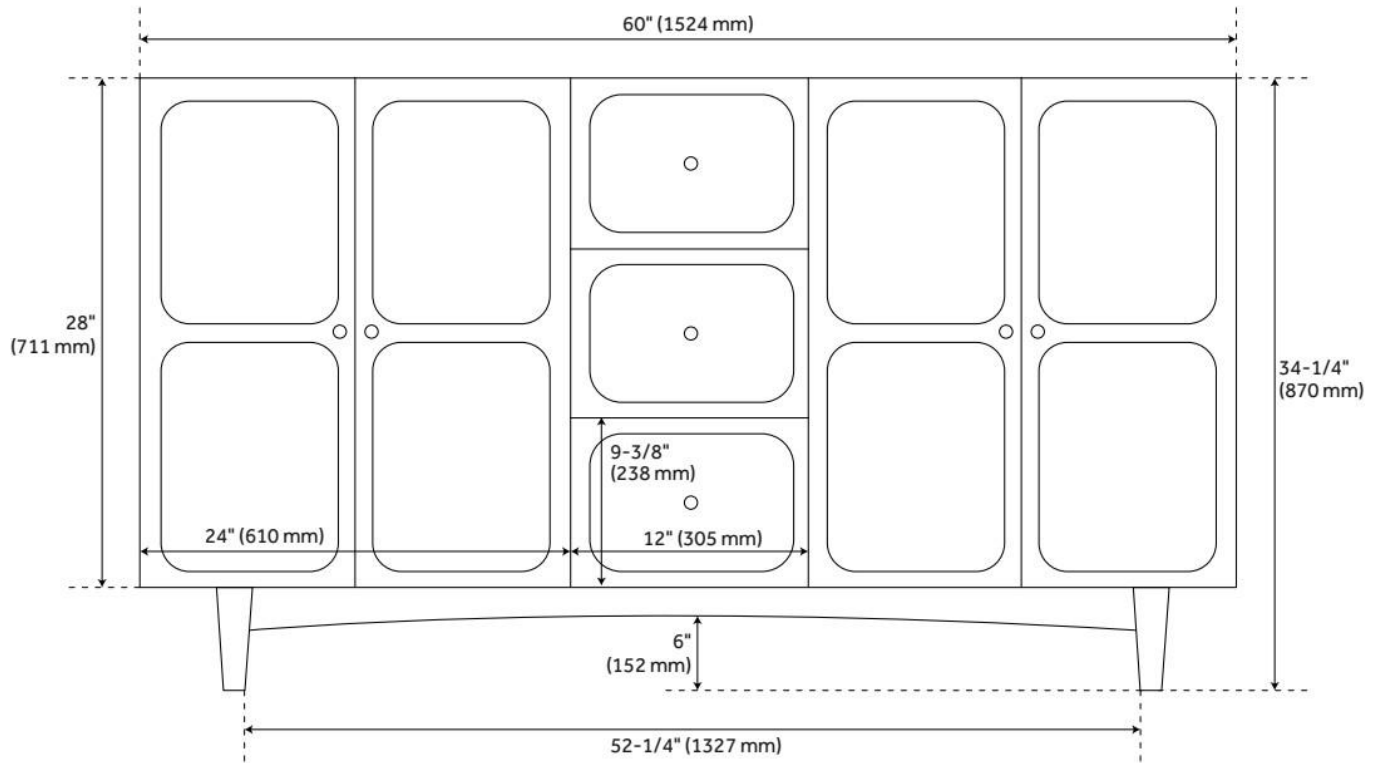

60" DELAVAN VANITY WITH RECTANGULAR UNDERMOUNT SINKS - COLD BREW

SKU: 953980-60-RUMB

Code: SH488089, SH488088, SH488087, SH488086, SH488085, SH488084, SH488083, SH488082

FEATURES

Material: Mahogany
Product Finish: Cold Brew
Number of Doors: 4
Number of Drawers: 3
Soft-Close Hinges: Yes
Soft-Close Slides: Yes
Dovetail Drawers: Yes
Adjustable Shelves: Yes
Hardware Finish: Satin Brass
Built-In Adjusters: Yes

ASME A112.19.2/CSA B45.1, Massachusetts Accepted, LISTED ID: 506894

ADDITIONAL FEATURES

- Solid wood cabinet.
- Engineered wood panels with mahogany overlay.
- Includes a matching backsplash and white porcelain sinks.
- Polished Carrara Marble is sourced from Italy.
- Each stone top is carved from a single piece of stone and will feature natural variations.
- All dimensions are ($\pm 1/2"$).
- [Wood finish samples available.](#)

REVISED 8/7/2024

60" DELAVAN VANITY WITH RECTANGULAR UNDERMOUNT SINKS - COLD BREW

SKU: 953980-60-RUMB

Code: SH488089, SH488088, SH488087, SH488086, SH488085, SH488084, SH488083, SH488082

REVISED 8/7/2024