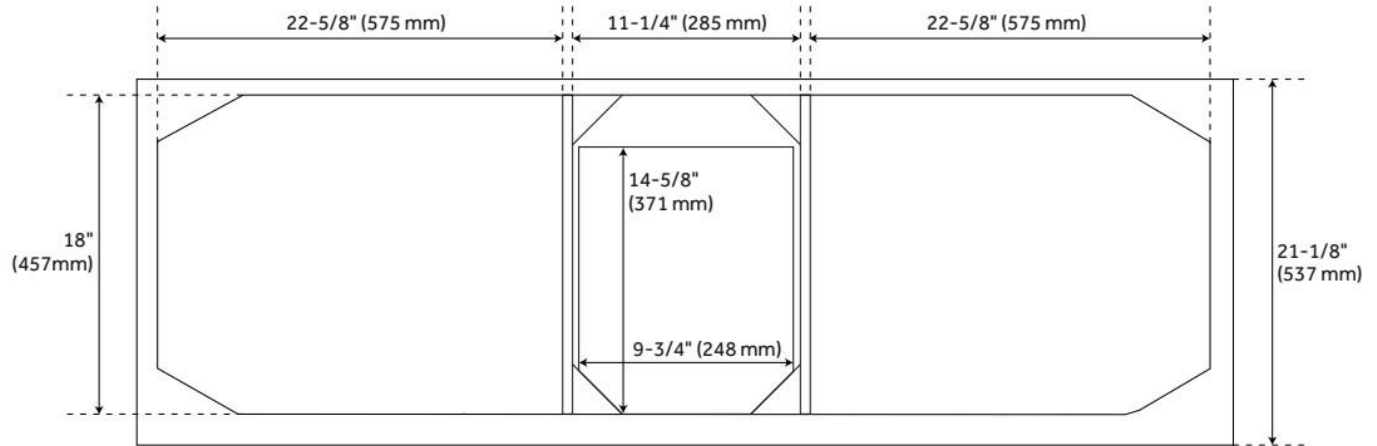

60" DELAVAN VANITY WITH RECTANGULAR UNDERMOUNT SINKS - COLD BREW

SKU: 953980-60-RUMB

Code: SH488089, SH488088, SH488087, SH488086, SH488085, SH488084, SH488083, SH488082

FEATURES

Material: Mahogany
Product Finish: Cold Brew
Number of Doors: 4
Number of Drawers: 3
Soft-Close Hinges: Yes
Soft-Close Slides: Yes
Dovetail Drawers: Yes
Adjustable Shelves: Yes
Hardware Finish: Satin Brass
Built-In Adjusters: Yes

ASME A112.19.2/CSA B45.1, Massachusetts Accepted, LISTED ID: 506894

ADDITIONAL FEATURES

- Solid wood cabinet.
- Engineered wood panels with mahogany overlay.
- Includes a matching backsplash and white porcelain sinks.
- Polished Carrara Marble is sourced from Italy.
- Each stone top is carved from a single piece of stone and will feature natural variations.
- All dimensions are ($\pm 1/2"$).
- [Wood finish samples available.](#)

REVISED 8/7/2024

60" DELAVAN VANITY WITH RECTANGULAR UNDERMOUNT SINKS - COLD BREW

SKU: 953980-60-RUMB

Code: SH488089, SH488088, SH488087, SH488086, SH488085, SH488084, SH488083, SH488082

REVISED 8/7/2024