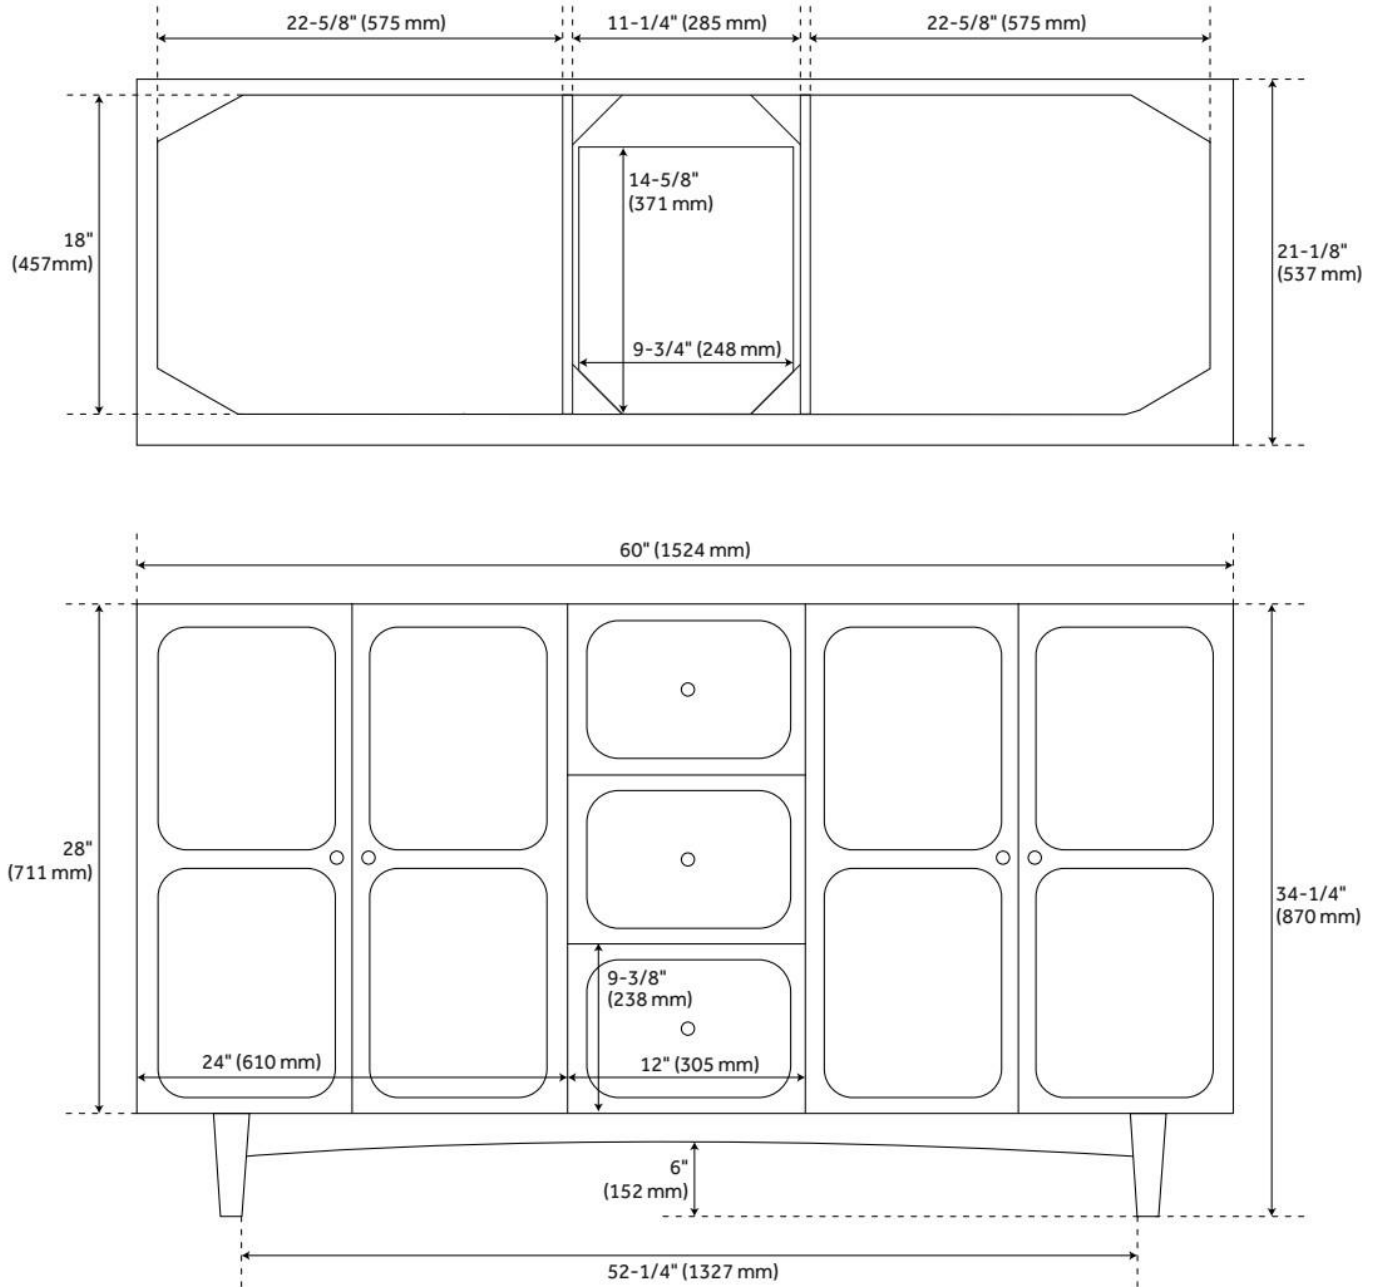

60" DELAVAN VANITY WITH UNDERMOUNT SINKS - COLD BREW

SKU: 953980-60-UM

Code: SH488093, SH488092, SH488091, SH488090

FEATURES

Material: Mahogany
Product Finish: Cold Brew
Number of Doors: 4
Number of Drawers: 3
Soft-Close Hinges: Yes
Soft-Close Slides: Yes
Dovetail Drawers: Yes
Adjustable Shelves: Yes
Hardware Finish: Satin Brass
Built-In Adjusters: Yes

ASME A112.19.2/CSA B45.1, Massachusetts Accepted, LISTED ID: 506895

ADDITIONAL FEATURES

- Solid wood cabinet.
- Engineered wood panels with mahogany overlay.
- Includes a matching backsplash and white porcelain sinks.
- Polished Carrara Marble is sourced from Italy.
- Each stone top is carved from a single piece of stone and will feature natural variations.
- See Installation Instructions for directions to attach the vanity top and sink.
- All dimensions are ($\pm 1/2''$).
- [Wood finish samples available.](#)

REVISED 8/7/2024

60" DELAVAN VANITY WITH UNDERMOUNT SINKS - COLD BREW

SKU: 953980-60-UM

Code: SH488093, SH488092, SH488091, SH488090

REVISED 8/7/2024