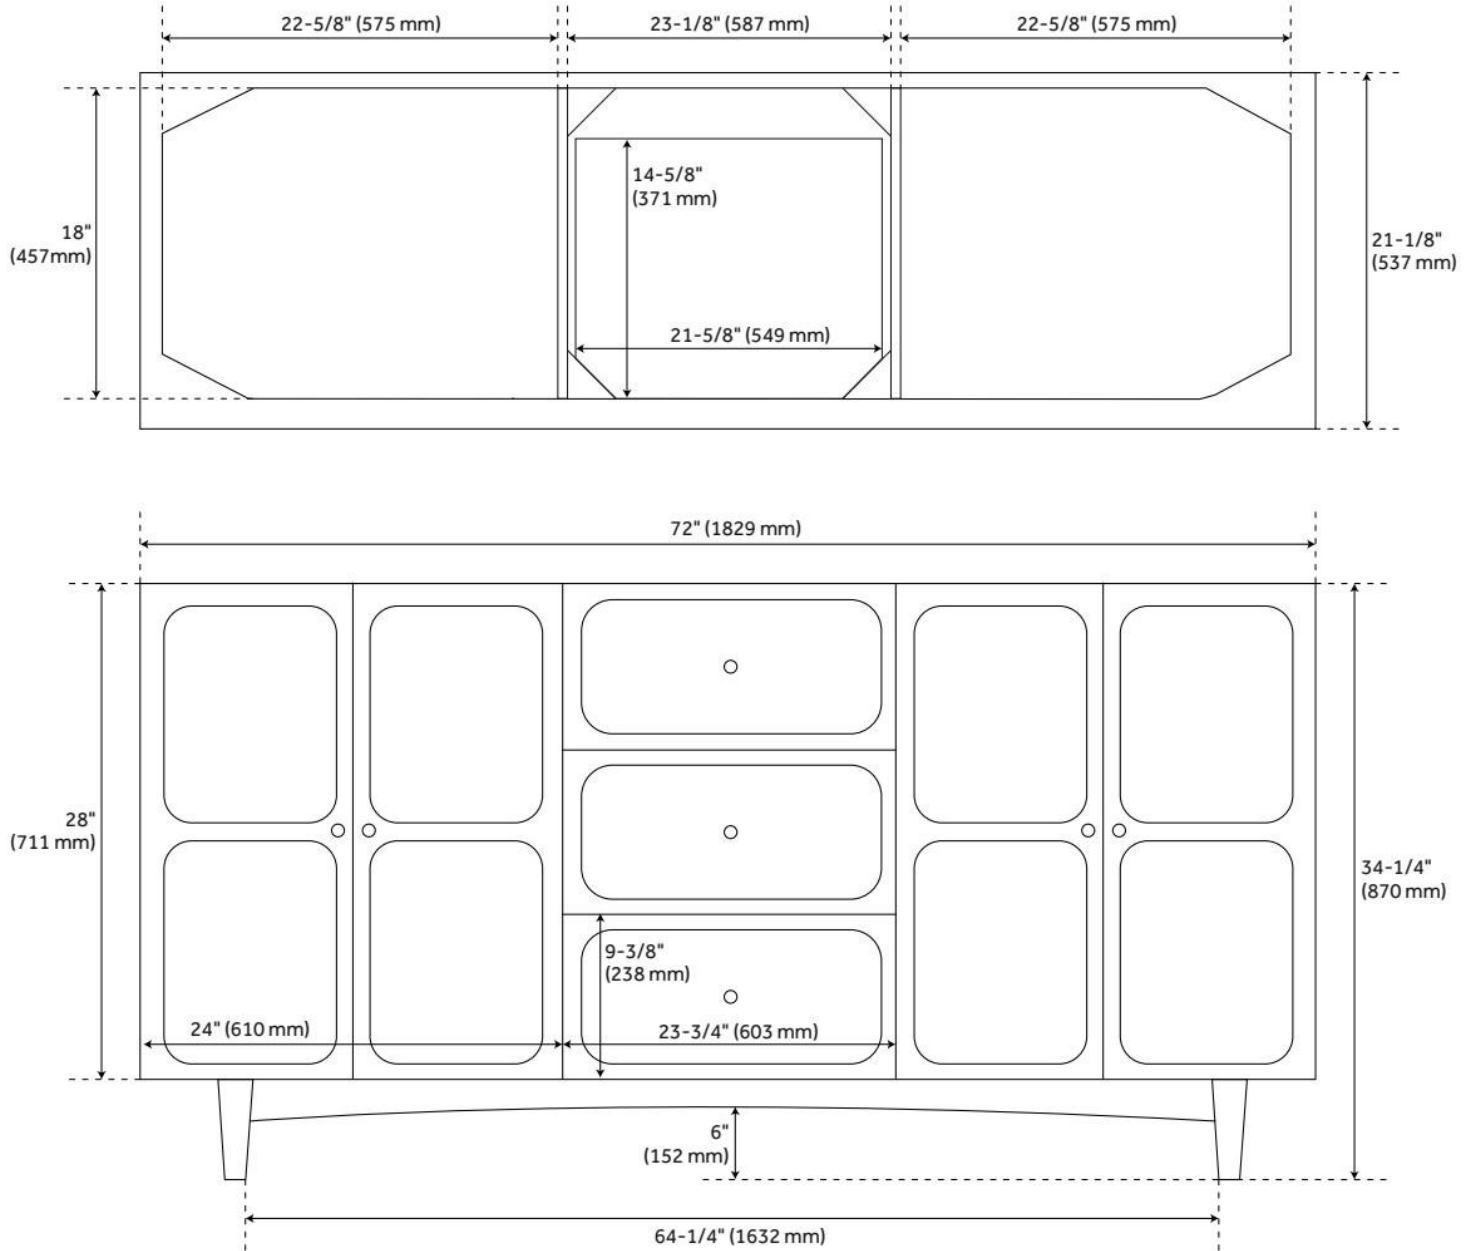

72" DELAVAN VANITY WITH RECTANGULAR UNDERMOUNT SINKS - COLD BREW

SKU: 953980-72-RUMB

Code: SH488077, SH488076, SH488075, SH488074, SH488073, SH488072, SH488071, SH488070

FEATURES

Material: Mahogany
Product Finish: Cold Brew
Number of Doors: 4
Number of Drawers: 3
Soft-Close Hinges: Yes
Soft-Close Slides: Yes
Dovetail Drawers: Yes
Adjustable Shelves: Yes
Hardware Finish: Satin Brass
Built-In Adjusters: Yes

ASME A112.19.2/CSA B45.1, Massachusetts Accepted, LISTED ID: 506894

ADDITIONAL FEATURES

- Solid wood cabinet.
- Engineered wood panels with mahogany overlay.
- Includes a matching backsplash and white porcelain sinks.
- Polished Carrara Marble is sourced from Italy.
- Each stone top is carved from a single piece of stone and will feature natural variations.
- All dimensions are ($\pm 1/2$ ").
- [Wood finish samples available.](#)

REVISED 8/12/2024

72" DELAVAN VANITY WITH RECTANGULAR UNDERMOUNT SINKS - COLD BREW

SKU: 953980-72-RUMB

Code: SH488077, SH488076, SH488075, SH488074, SH488073, SH488072, SH488071, SH488070

REVISED 8/12/2024