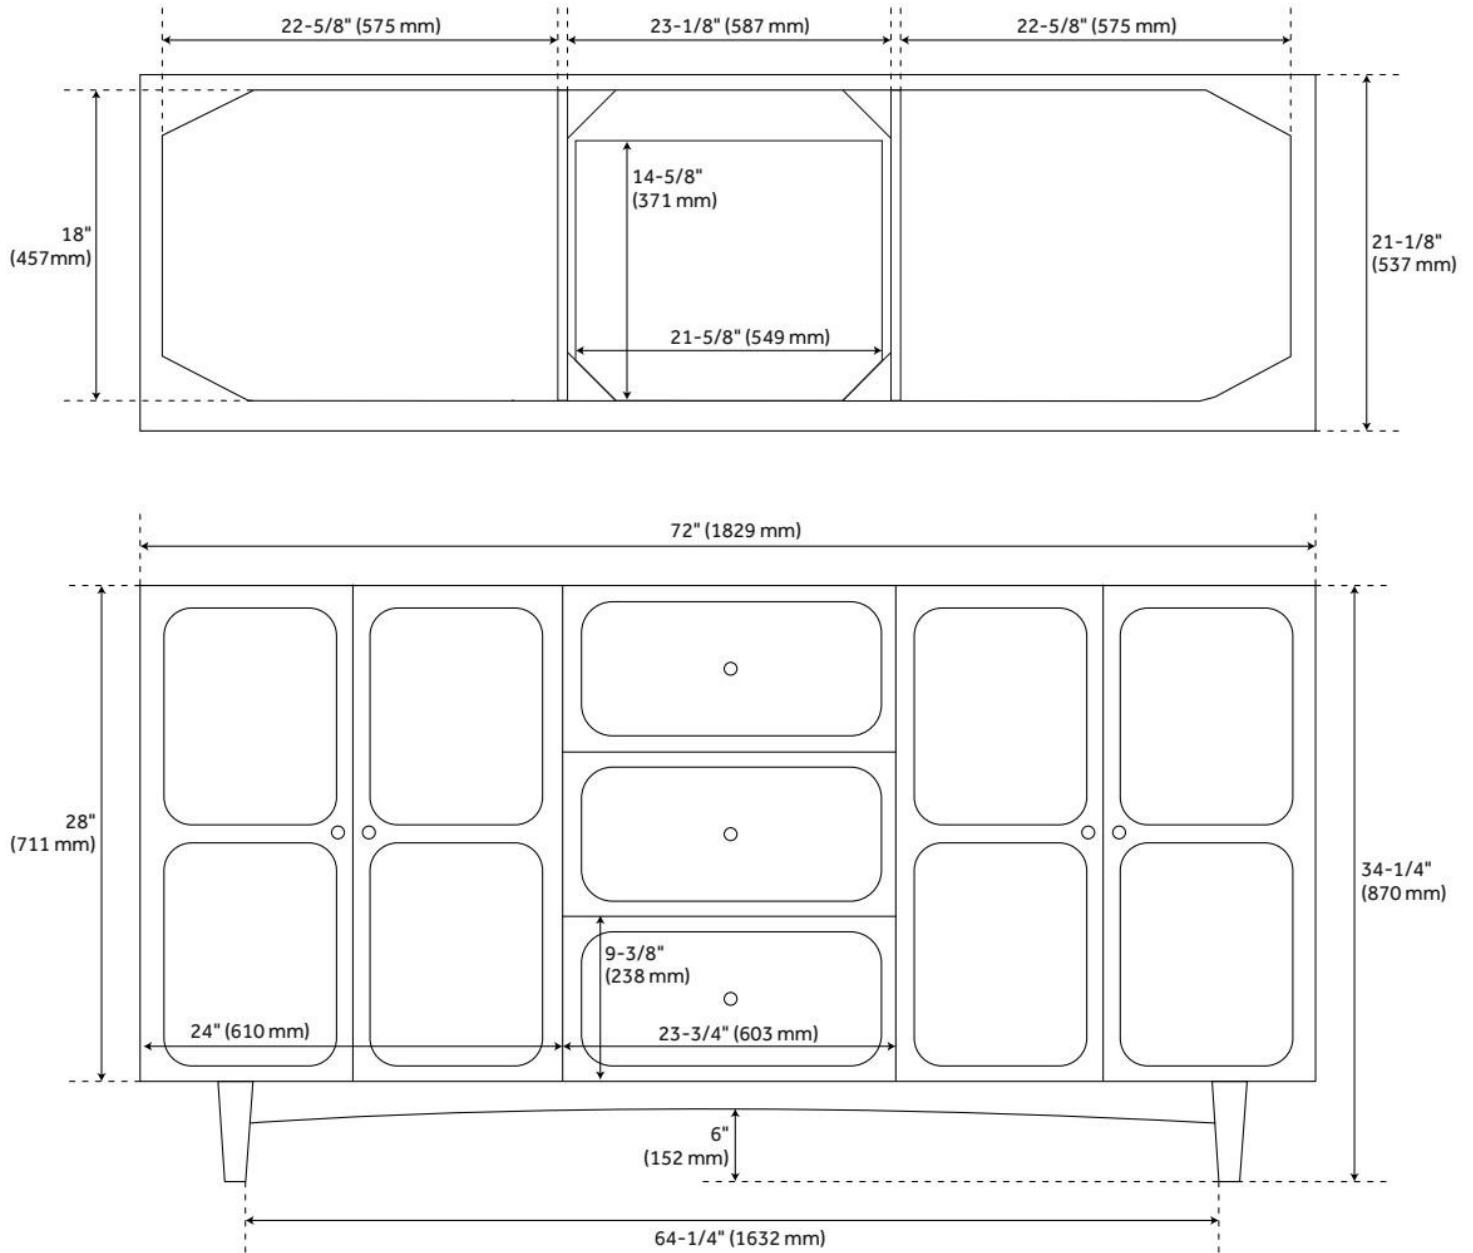

72" DELAVAN VANITY WITH UNDERMOUNT SINKS - COLD BREW

SKU: 953980-72-UM

Code: SH488081, SH488080, SH488079, SH488078

REVISED 8/6/2024