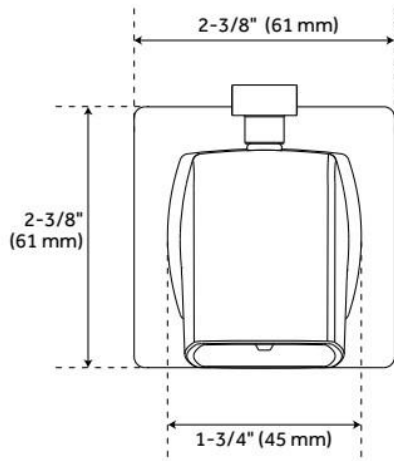

SEFINA TUB SPOUT WITH DIVERTER

SKU: 953988
Code: SHTS75

FEATURES

Material: Metal

ASME A112.18.1/CSA B125.1, CEC Listed, Massachusetts Accepted, LISTED ID: SHTS75**

ADDITIONAL FEATURES

- Metal construction for ultimate strength and durability.
- 1/2" slip fit connection.

REVISED 6/10/2024

SEFINA TUB SPOUT WITH DIVERTER

SKU: 953988
Code: SHTS75

REVISED 6/10/2024