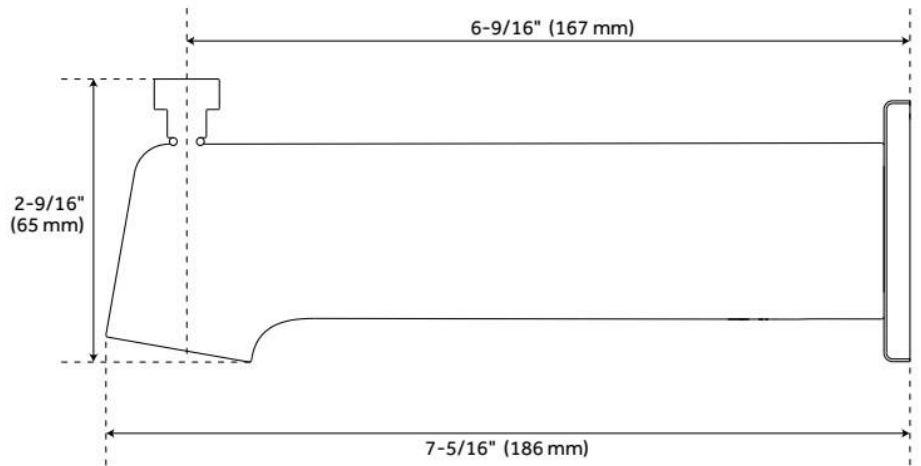

SEFINA TUB SPOUT WITH DIVERTER

SKU: 953988
Code: SHTS75

FEATURES

Material: Metal

ASME A112.18.1/CSA B125.1, CEC Listed, Massachusetts Accepted, LISTED ID: SHTS75**

ADDITIONAL FEATURES

- Metal construction for ultimate strength and durability.
- 1/2" slip fit connection.

REVISED 6/10/2024

SEFINA TUB SPOUT WITH DIVERTER

SKU: 953988
Code: SHTS75

REVISED 6/10/2024