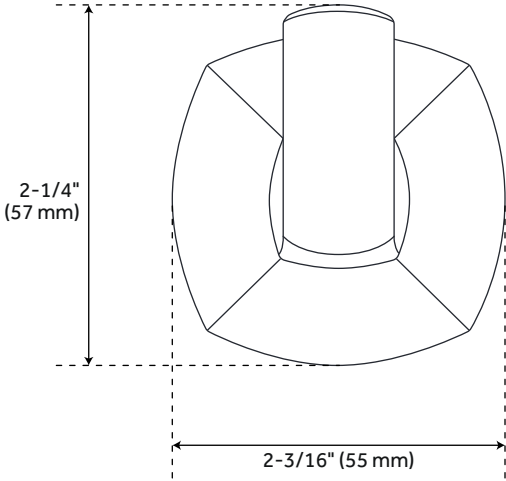

SEFINA ROBE HOOK

SKU: 953990
Code: SHSFRH

FEATURES

Material: Metal
Length: 2-3/16"
Height: 2-1/4"
Depth: 2-9/16"
Mounting Hardware Included: Yes
Mounting Hardware Concealed: Yes
Assembly Required: No
Weight: 1

REVISED 3/25/2024

SEFINA ROBE HOOK

SKU: 953990
Code: SHSFRH

ADDITIONAL FEATURES

- Metal construction for ultimate strength and durability.

REVISED 3/25/2024

SEFINA ROBE HOOK

All dimensions and specifications are nominal and may vary. Use actual products for accuracy in critical situations.