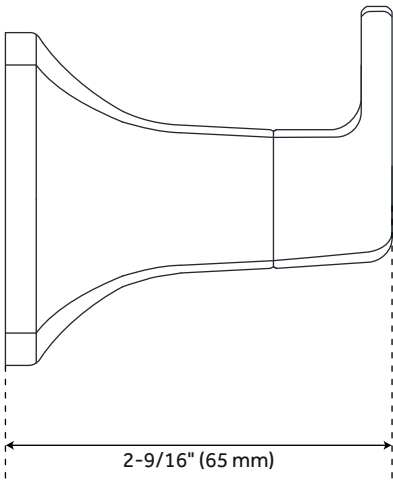

SEFINA ROBE HOOK

SKU: 953990
Code: SHSFRH

FEATURES

Material: Metal
Length: 2-3/16"
Height: 2-1/4"
Depth: 2-9/16"
Mounting Hardware Included: Yes
Mounting Hardware Concealed: Yes
Assembly Required: No
Weight: 1

REVISED 3/25/2024

SEFINA ROBE HOOK

SKU: 953990
Code: SHSFRH

ADDITIONAL FEATURES

- Metal construction for ultimate strength and durability.

REVISED 3/25/2024

SEFINA ROBE HOOK

All dimensions and specifications are nominal and may vary. Use actual products for accuracy in critical situations.