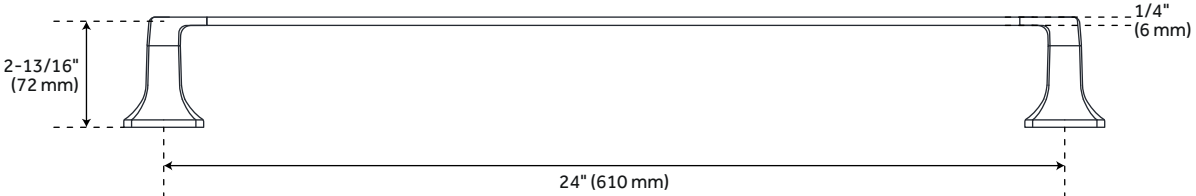

SEFINA TOWEL BAR

SKU: 953993
Code: SHSF24TB

FEATURES

Material: Metal
Length: 26-3/16"
Height: 2-3/16"
Depth: 3"
Mounting Hardware Included: Yes
Mounting Hardware Concealed: Yes
Assembly Required: No
Weight: 2

REVISED 3/25/2024

SEFINA TOWEL BAR

SKU: 953993
Code: SHSF24TB

ADDITIONAL FEATURES

- Metal construction for ultimate strength and durability.

REVISED 3/25/2024

SEFINA TOWEL BAR

All dimensions and specifications are nominal and may vary. Use actual products for accuracy in critical situations.