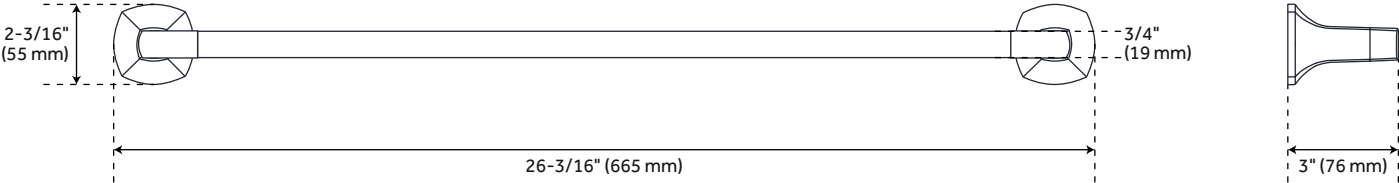

SEFINA TOWEL BAR

SKU: 953993
Code: SHSF24TB

FEATURES

Material: Metal
Length: 26-3/16"
Height: 2-3/16"
Depth: 3"
Mounting Hardware Included: Yes
Mounting Hardware Concealed: Yes
Assembly Required: No
Weight: 2

REVISED 3/25/2024

SEFINA TOWEL BAR

SKU: 953993
Code: SHSF24TB

ADDITIONAL FEATURES

- Metal construction for ultimate strength and durability.

REVISED 3/25/2024

SEFINA TOWEL BAR

All dimensions and specifications are nominal and may vary. Use actual products for accuracy in critical situations.