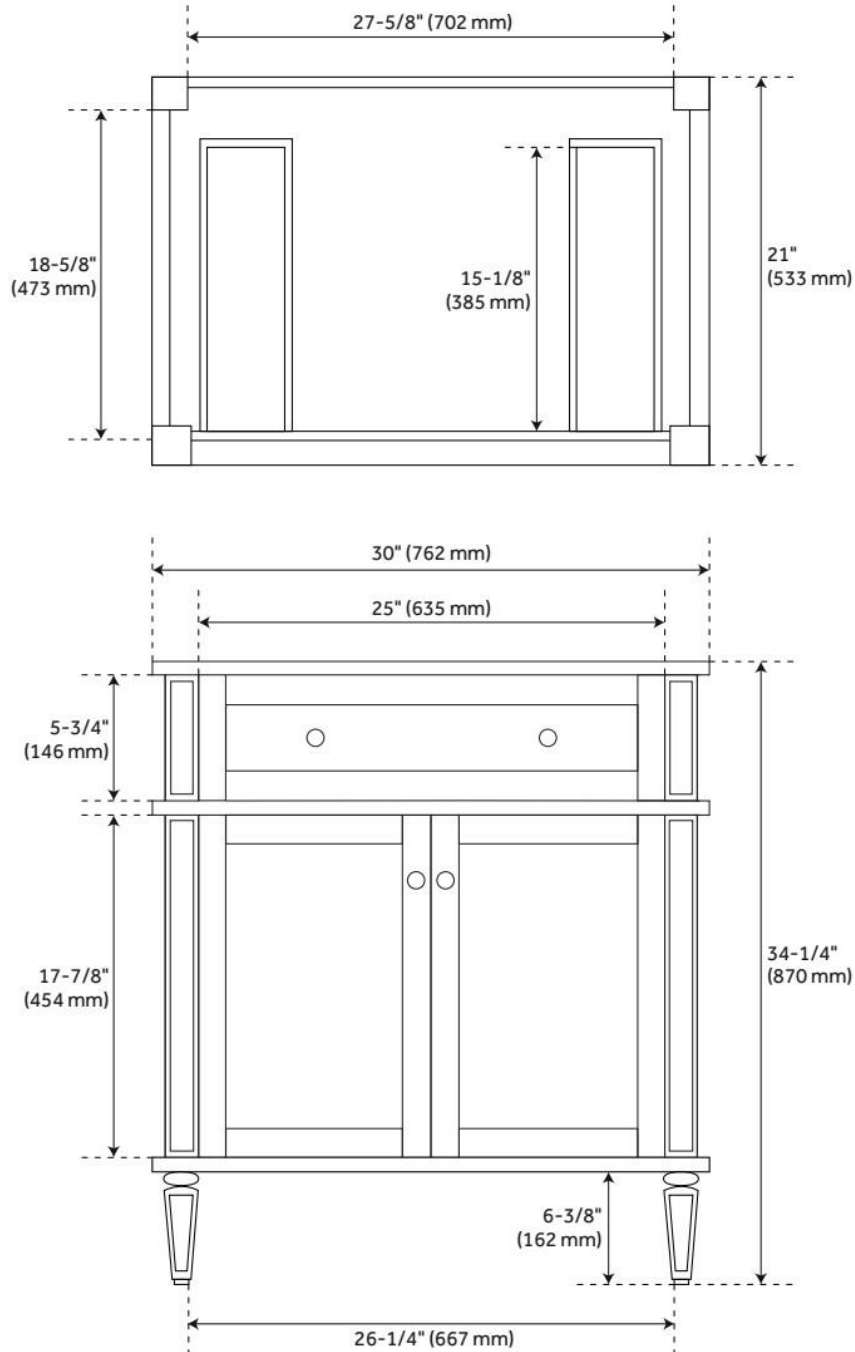

30" ELMDALE VANITY WITH RECTANGULAR UNDERMOUNT SINK - DARK OLIVE GREEN

SKU: 954001-30-RUMB

Code: SH489321, SH489322, SH489324, SH489319, SH489326, SH489320, SH489325, SH489323

REVISED 8/7/2024