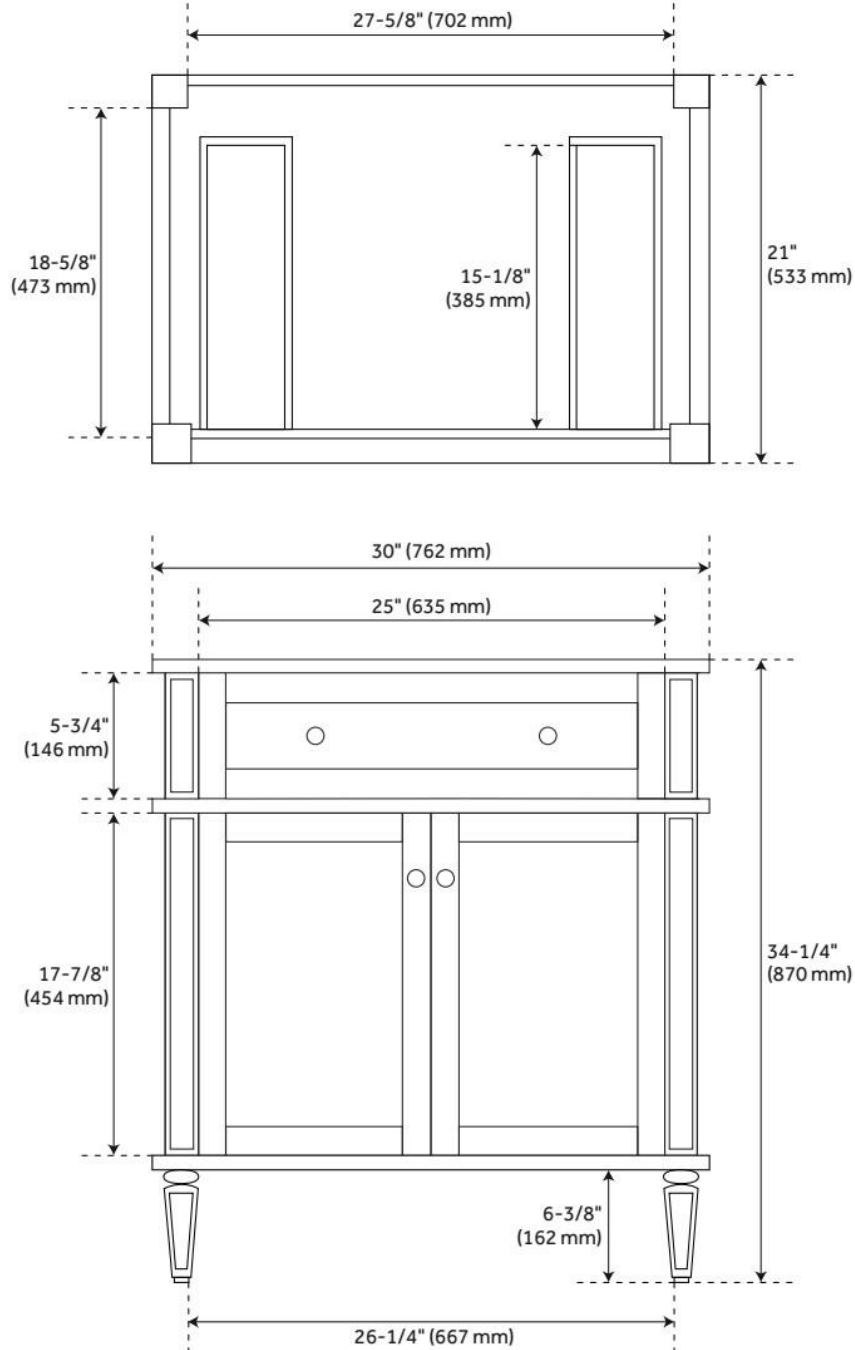

30" ELMDALE VANITY WITH UNDERMOUNT SINK - DARK OLIVE GREEN

SKU: 954001-30-UM

Code: SH489034, SH489317, SH489316, SH489318

FEATURES

Material: Mahogany
Product Finish: Dark Olive Green
Number of Doors: 2
Number of Drawers: 2
Soft-Close Hinges: Yes
Soft-Close Slides: Yes
Dovetail Drawers: Yes
Adjustable Shelves: Yes
Hardware Finish: Carob Brown
Built-In Adjusters: Yes

ASME A112.19.2/CSA B45.1, Massachusetts Accepted, LISTED ID: 506895

ADDITIONAL FEATURES

- Solid wood cabinet.
- Engineered wood panels.
- Includes a matching backsplash and white porcelain sink.
- Polished Carrara Marble is sourced from Italy.
- Each stone top is carved from a single piece of stone and will feature natural variations.
- See Installation Instructions for directions to attach the vanity top and sink.
- Matching wood knobs and feet.
- All dimensions are ($\pm 1/2"$).
- [Wood finish samples available.](#)

REVISED 8/7/2024

30" ELMDALE VANITY WITH UNDERMOUNT SINK - DARK OLIVE GREEN

SKU: 954001-30-UM

Code: SH489034, SH489317, SH489316, SH489318

REVISED 8/7/2024