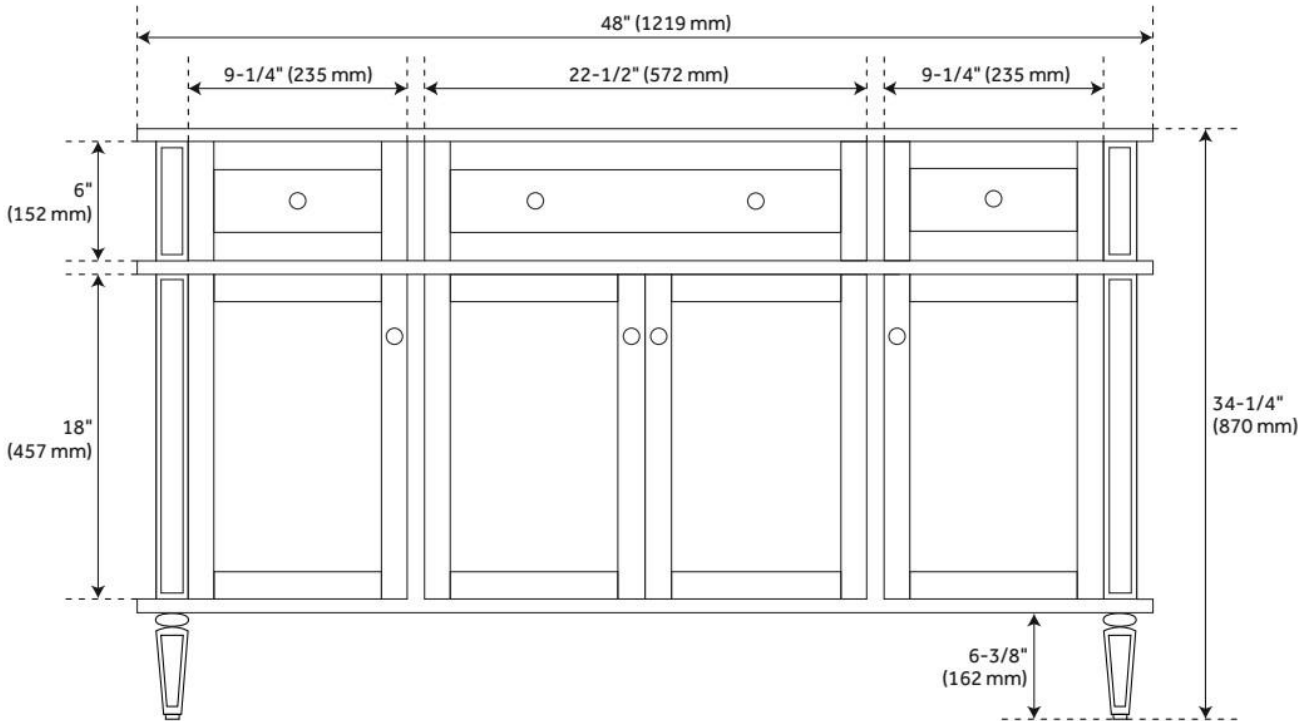

48" ELMDALE VANITY WITH RECTANGULAR UNDERMOUNT SINK - DARK OLIVE GREEN

SKU: 954001-48-RUMB

Code: SH489310, SH489311, SH489313, SH489308, SH489315, SH489309, SH489314, SH489312

FEATURES

Material: Mahogany
Product Finish: Dark Olive Green
Number of Doors: 4
Number of Drawers: 6
Soft-Close Hinges: Yes
Soft-Close Slides: Yes
Dovetail Drawers: Yes
Adjustable Shelves: Yes
Hardware Finish: Carob Brown
Built-In Adjusters: Yes

ASME A112.19.2/CSA B45.1, Massachusetts Accepted, LISTED ID: 506897

ADDITIONAL FEATURES

- Solid wood cabinet.
- Engineered wood panels.
- Includes a matching backsplash and white porcelain sink.
- Polished Carrara Marble is sourced from Italy.
- Each stone top is carved from a single piece of stone and will feature natural variations.
- See Installation Instructions for directions to attach the vanity top and sink.
- Matching wood knobs and feet.
- All dimensions are ($\pm 1/2"$).
- [Wood finish samples available.](#)

REVISED 8/5/2024

48" ELMDALE VANITY WITH RECTANGULAR UNDERMOUNT SINK - DARK OLIVE GREEN

SKU: 954001-48-RUMB

Code: SH489310, SH489311, SH489313, SH489308, SH489315, SH489309, SH489314, SH489312

REVISED 8/5/2024