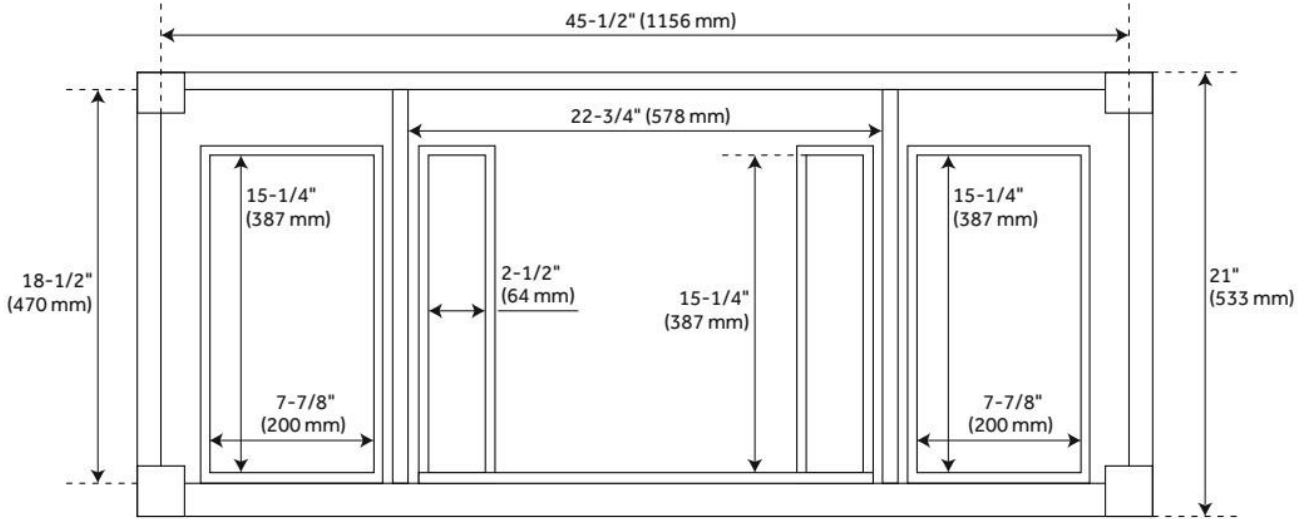

48" ELMDALE VANITY WITH RECTANGULAR UNDERMOUNT SINK - DARK OLIVE GREEN

SKU: 954001-48-RUMB

Code: SH489310, SH489311, SH489313, SH489308, SH489315, SH489309, SH489314, SH489312

FEATURES

Material: Mahogany
Product Finish: Dark Olive Green
Number of Doors: 4
Number of Drawers: 6
Soft-Close Hinges: Yes
Soft-Close Slides: Yes
Dovetail Drawers: Yes
Adjustable Shelves: Yes
Hardware Finish: Carob Brown
Built-In Adjusters: Yes

ASME A112.19.2/CSA B45.1, Massachusetts Accepted, LISTED ID: 506897

ADDITIONAL FEATURES

- Solid wood cabinet.
- Engineered wood panels.
- Includes a matching backsplash and white porcelain sink.
- Polished Carrara Marble is sourced from Italy.
- Each stone top is carved from a single piece of stone and will feature natural variations.
- See Installation Instructions for directions to attach the vanity top and sink.
- Matching wood knobs and feet.
- All dimensions are ($\pm 1/2"$).
- [Wood finish samples available.](#)

REVISED 8/5/2024

48" ELMDALE VANITY WITH RECTANGULAR UNDERMOUNT SINK - DARK OLIVE GREEN

SKU: 954001-48-RUMB

Code: SH489310, SH489311, SH489313, SH489308, SH489315, SH489309, SH489314, SH489312

REVISED 8/5/2024