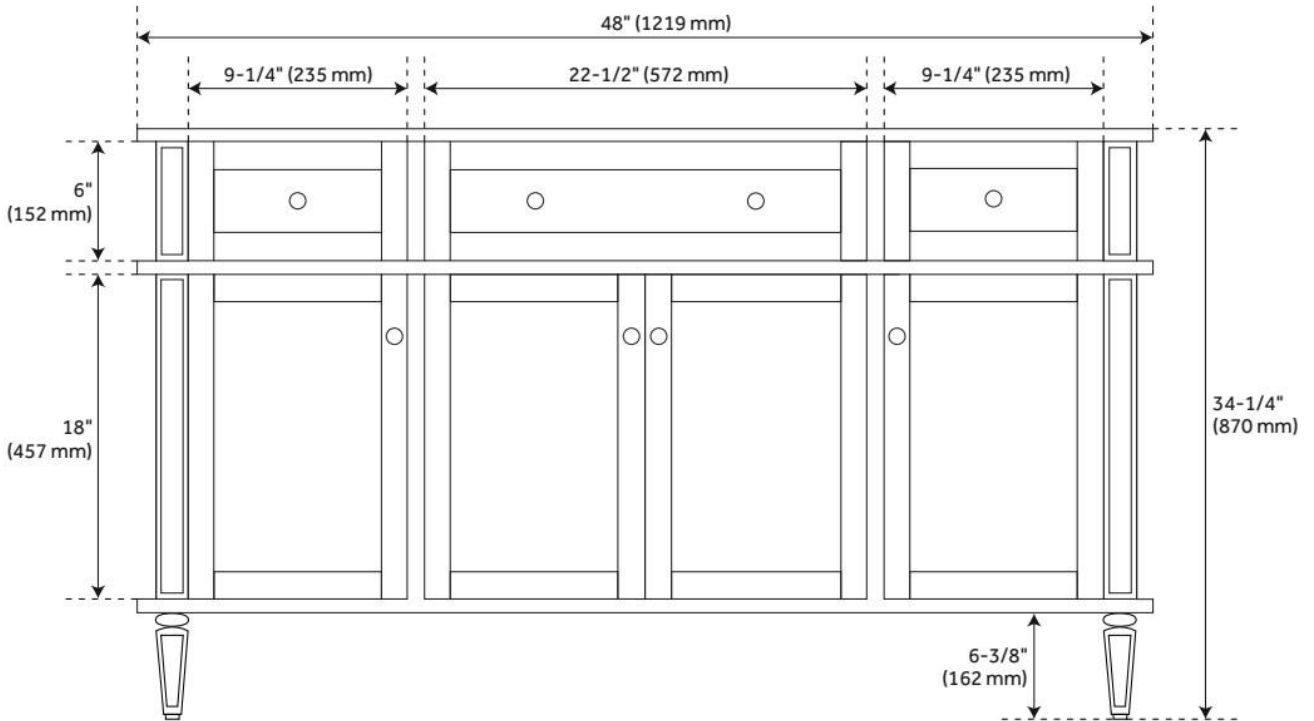

48" ELMDALE VANITY WITH UNDERMOUNT SINK - DARK OLIVE GREEN

SKU: 954001-48-UM

Code: SH489305, SH489306, SH489304, SH489307

REVISED 7/31/2024