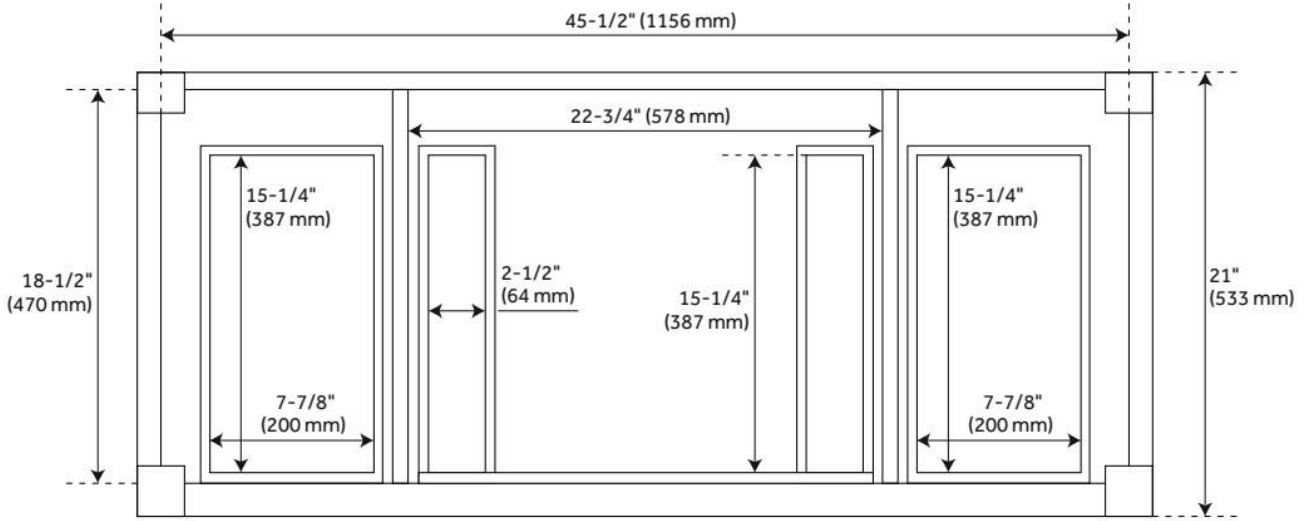

48" ELMDALE VANITY WITH UNDERMOUNT SINK - DARK OLIVE GREEN

SKU: 954001-48-UM

Code: SH489305, SH489306, SH489304, SH489307

REVISED 7/31/2024