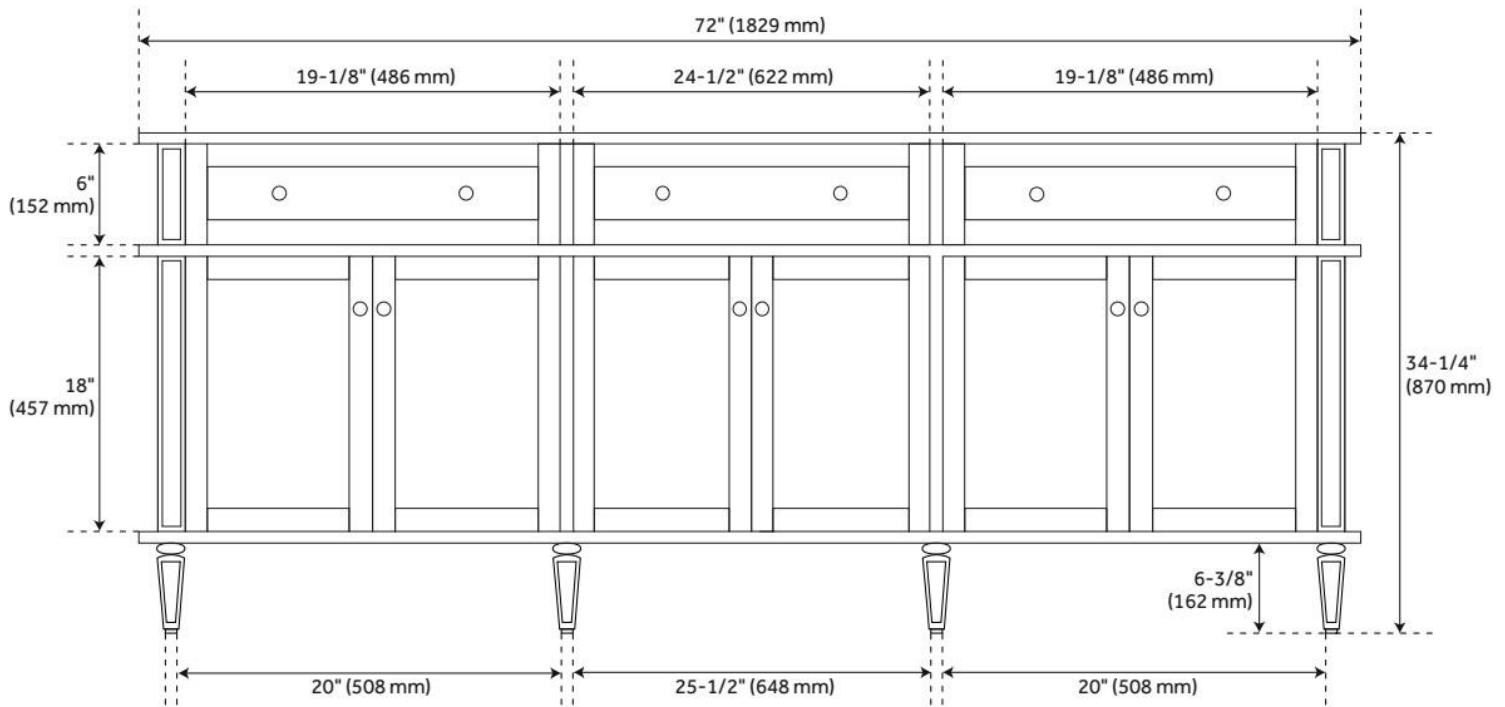

72" ELMDALE VANITY WITH RECTANGULAR UNDERMOUNT SINKS - DARK OLIVE GREEN

SKU: 954001-72-RUMB

Code: SH489298, SH489299, SH489301, SH489296, SH489303, SH489297, SH489302, SH489300

FEATURES

Material: Mahogany
Product Finish: Dark Olive Green
Number of Doors: 6
Number of Drawers: 4
Soft-Close Hinges: Yes
Soft-Close Slides: Yes
Dovetail Drawers: Yes
Adjustable Shelves: Yes
Hardware Finish: Carob Brown
Built-In Adjusters: Yes

ASME A112.19.2/CSA B45.1, Massachusetts Accepted, LISTED ID: 506894

ADDITIONAL FEATURES

- Solid wood cabinet.
- Engineered wood panels.
- Includes a matching backsplash and white porcelain sinks.
- Polished Carrara Marble is sourced from Italy.
- Each stone top is carved from a single piece of stone and will feature natural variations.
- Matching wood knobs and feet.
- All dimensions are ($\pm 1/2''$).
- [Wood finish samples available.](#)

REVISED 8/12/2024

72" ELMDALE VANITY WITH RECTANGULAR UNDERMOUNT SINKS - DARK OLIVE GREEN

SKU: 954001-72-RUMB

Code: SH489298, SH489299, SH489301, SH489296, SH489303, SH489297, SH489302, SH489300

REVISED 8/12/2024