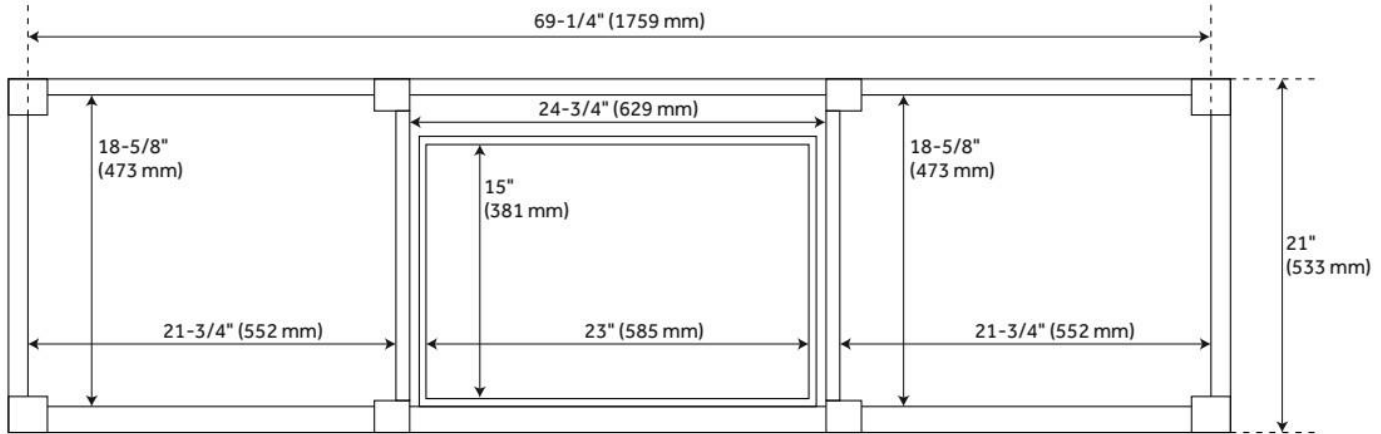

72" ELMDALE VANITY WITH RECTANGULAR UNDERMOUNT SINKS - DARK OLIVE GREEN

SKU: 954001-72-RUMB

Code: SH489298, SH489299, SH489301, SH489296, SH489303, SH489297, SH489302, SH489300

FEATURES

Material: Mahogany
Product Finish: Dark Olive Green
Number of Doors: 6
Number of Drawers: 4
Soft-Close Hinges: Yes
Soft-Close Slides: Yes
Dovetail Drawers: Yes
Adjustable Shelves: Yes
Hardware Finish: Carob Brown
Built-In Adjusters: Yes

ASME A112.19.2/CSA B45.1, Massachusetts Accepted, LISTED ID: 506894

ADDITIONAL FEATURES

- Solid wood cabinet.
- Engineered wood panels.
- Includes a matching backsplash and white porcelain sinks.
- Polished Carrara Marble is sourced from Italy.
- Each stone top is carved from a single piece of stone and will feature natural variations.
- Matching wood knobs and feet.
- All dimensions are ($\pm 1/2''$).
- [Wood finish samples available.](#)

REVISED 8/12/2024

72" ELMDALE VANITY WITH RECTANGULAR UNDERMOUNT SINKS - DARK OLIVE GREEN

SKU: 954001-72-RUMB

Code: SH489298, SH489299, SH489301, SH489296, SH489303, SH489297, SH489302, SH489300

REVISED 8/12/2024