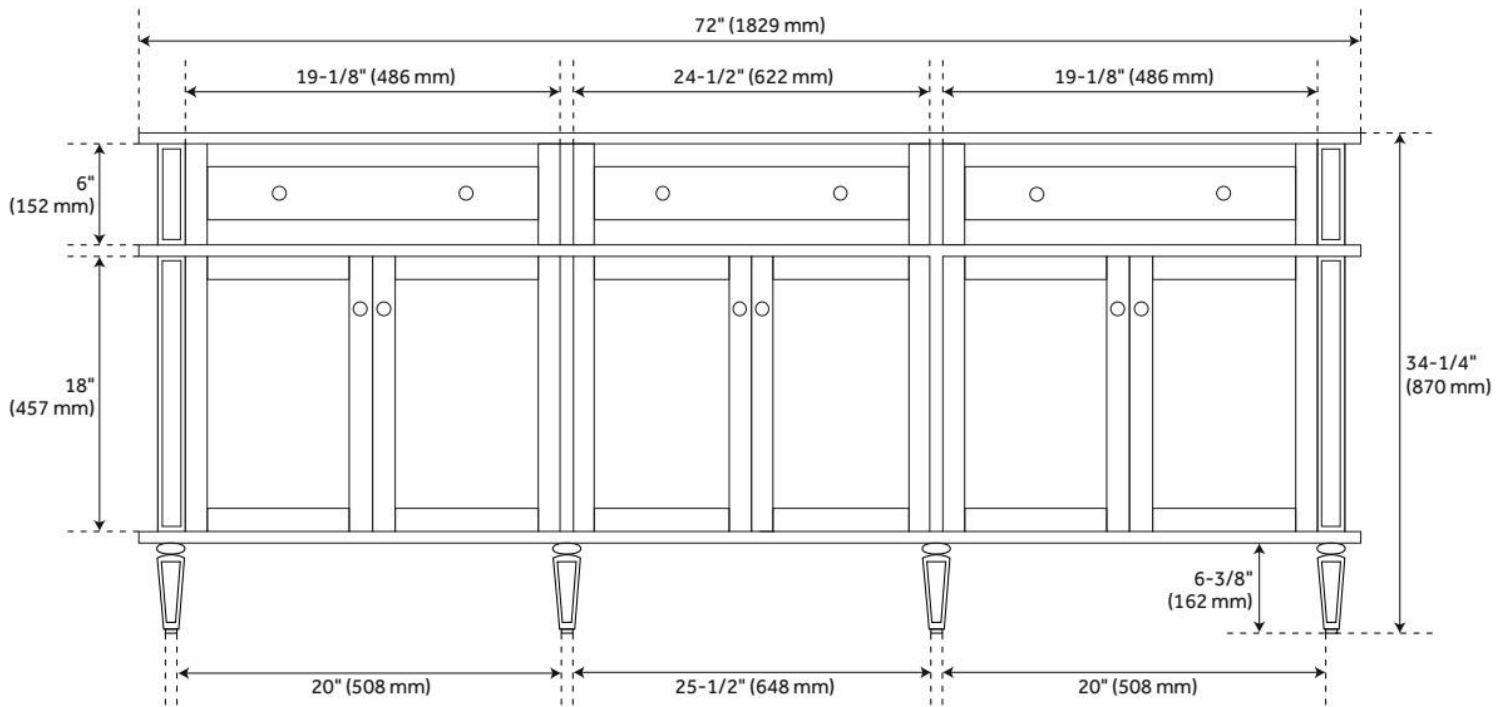

72" ELMDALE VANITY WITH RECTANGULAR UNDERMOUNT SINKS - DARK OLIVE GREEN

SKU: 954001-72-RUMB

Code: SH489298, SH489299, SH489301, SH489296, SH489303, SH489297, SH489302, SH489300, SH559145

FEATURES

Material: Mahogany
Product Finish: Dark Olive Green
Number of Doors: 6
Number of Drawers: 4
Soft-Close Hinges: Yes
Soft-Close Slides: Yes
Dovetail Drawers: Yes
Adjustable Shelves: Yes
Hardware Finish: Carob Brown
Built-In Adjusters: Yes

ASME A112.19.2/CSA B45.1, Massachusetts Accepted, LISTED ID: 506894

ADDITIONAL FEATURES

- Solid wood cabinet.
- Engineered wood panels.
- Includes a matching backsplash and white porcelain sinks.
- Polished Carrara Marble is sourced from Italy.
- Each stone top is carved from a single piece of stone and will feature natural variations.
- Matching wood knobs and feet.
- All dimensions are ($\pm 1/2''$).
- [Wood finish samples available.](#)

REVISED 11/27/2024

72" ELMDALE VANITY WITH RECTANGULAR UNDERMOUNT SINKS - DARK OLIVE GREEN

SKU: 954001-72-RUMB

Code: SH489298, SH489299, SH489301, SH489296, SH489303, SH489297, SH489302, SH489300, SH559145