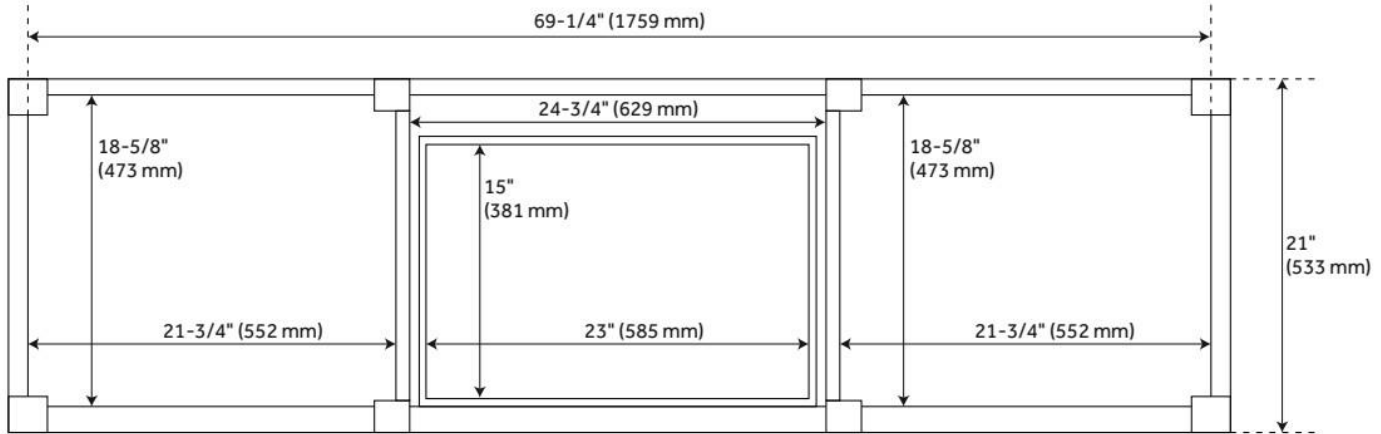

72" ELMDALE VANITY WITH RECTANGULAR UNDERMOUNT SINKS - DARK OLIVE GREEN

SKU: 954001-72-RUMB

Code: SH489298, SH489299, SH489301, SH489296, SH489303, SH489297, SH489302, SH489300, SH559145

REVISED 11/27/2024