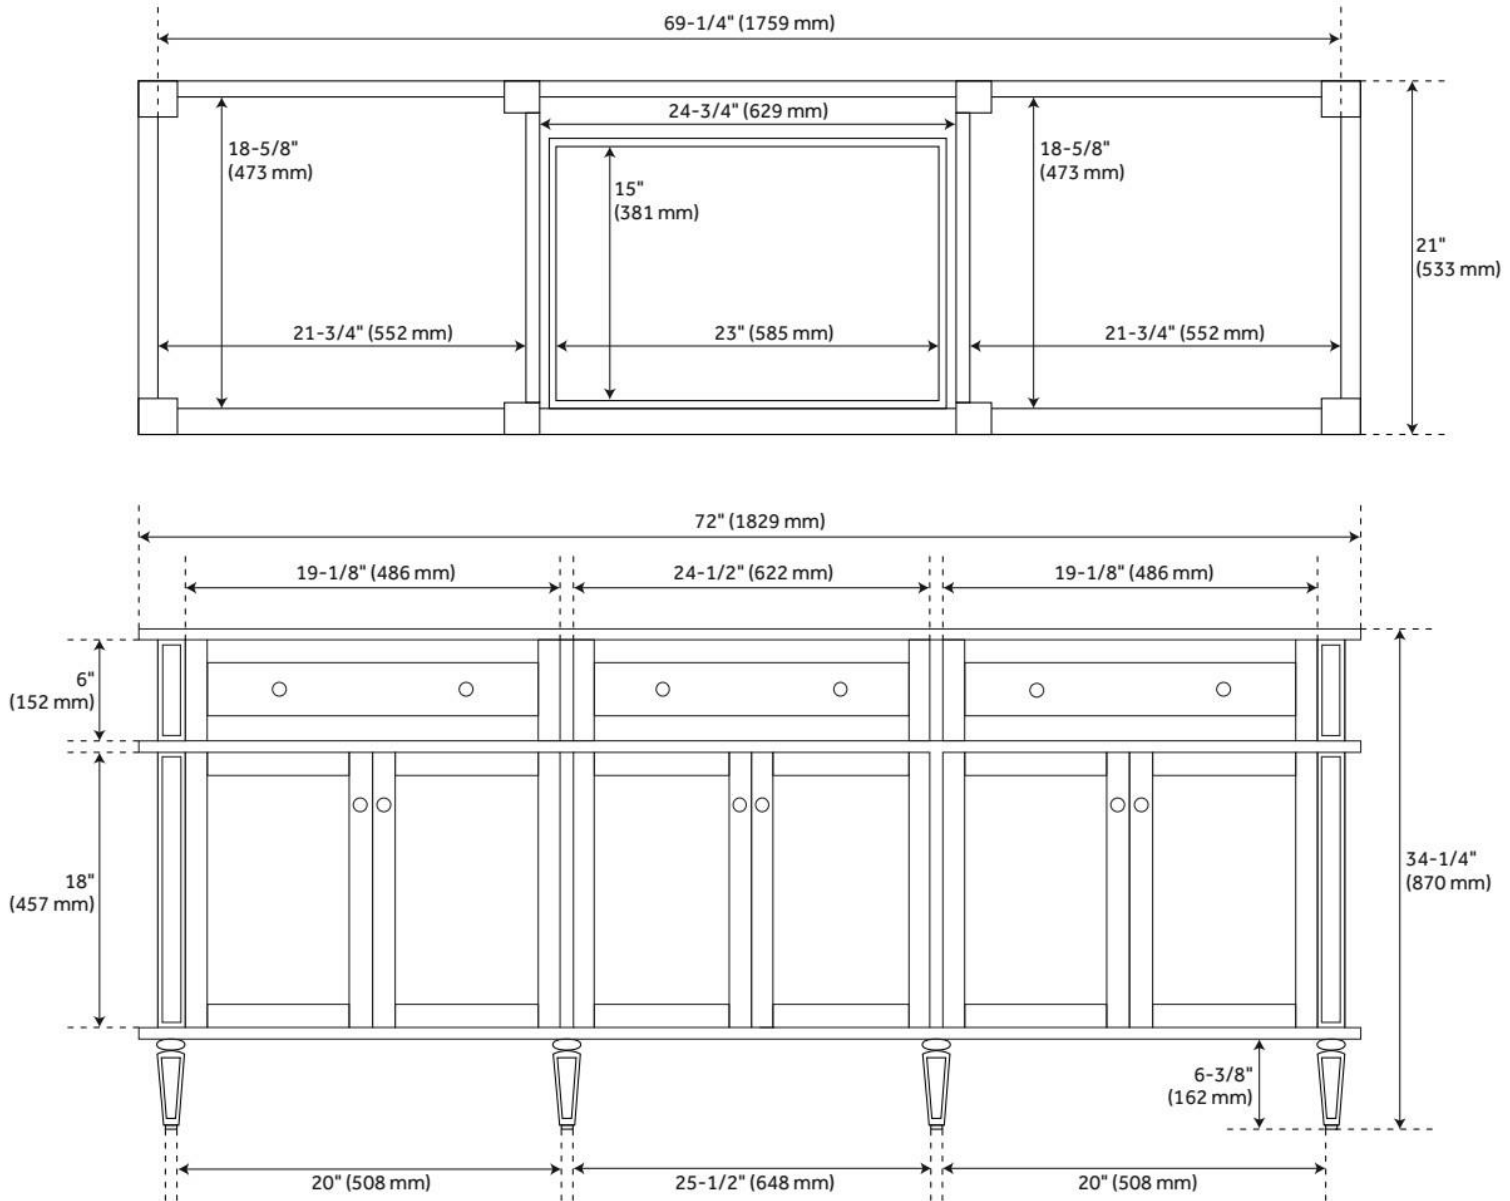

72" ELMDALE VANITY WITH UNDERMOUNT SINKS - DARK OLIVE GREEN

SKU: 954001-72-UM

Code: SH489293, SH489294, SH489292, SH489295

REVISED 8/12/2024