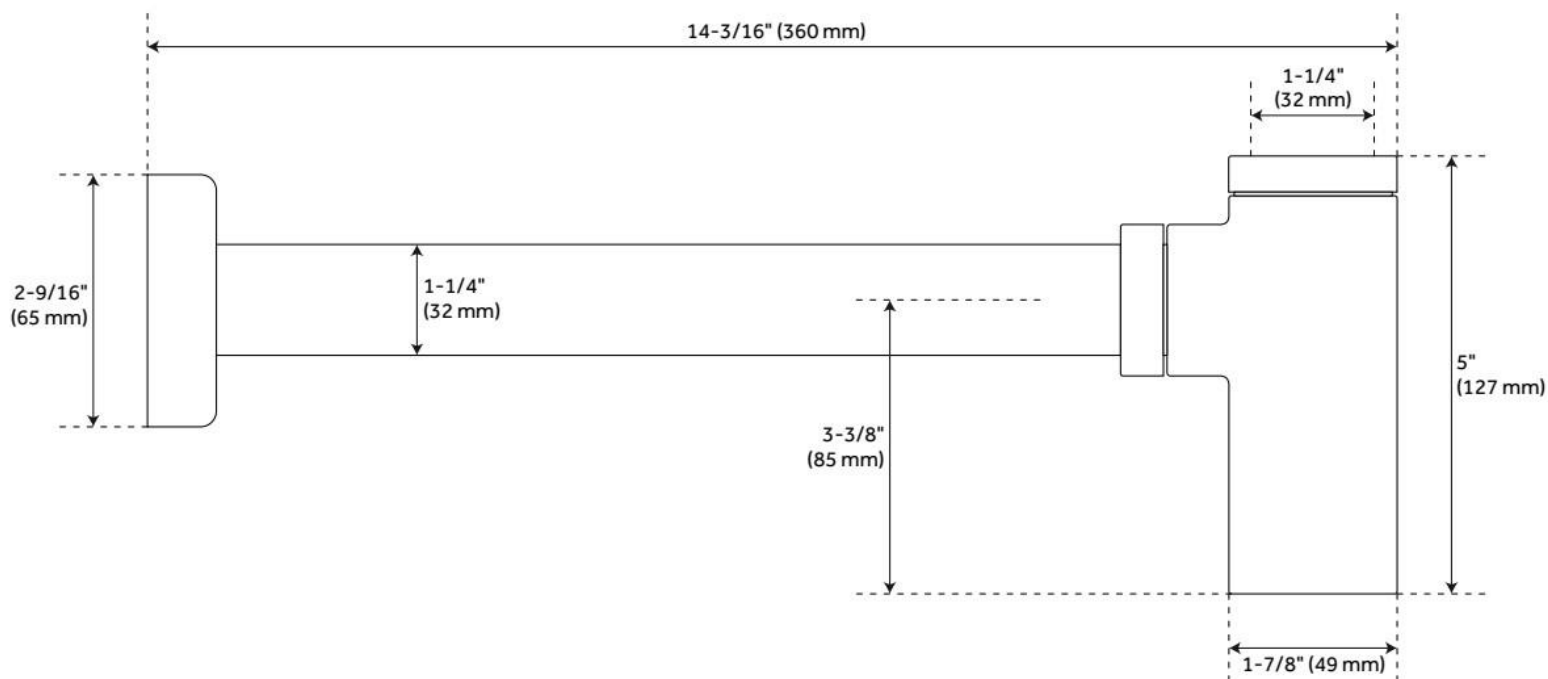

## ADDITIONAL FEATURES

- 1-1/4" Inlet x 1-1/4" Outlet.
- 1-1/4" x 1-1/4" Round Bathroom Trap with Box Flange.
- Trap bottom nut is removable for cleaning.

REVISED 10/15/2024

# 1-1/4" X 1-1/4" CONTEMPORARY BOTTLE TRAP WITH BOX FLANGE

SKU: 954029

Code: SH365

REVISED 10/15/2024