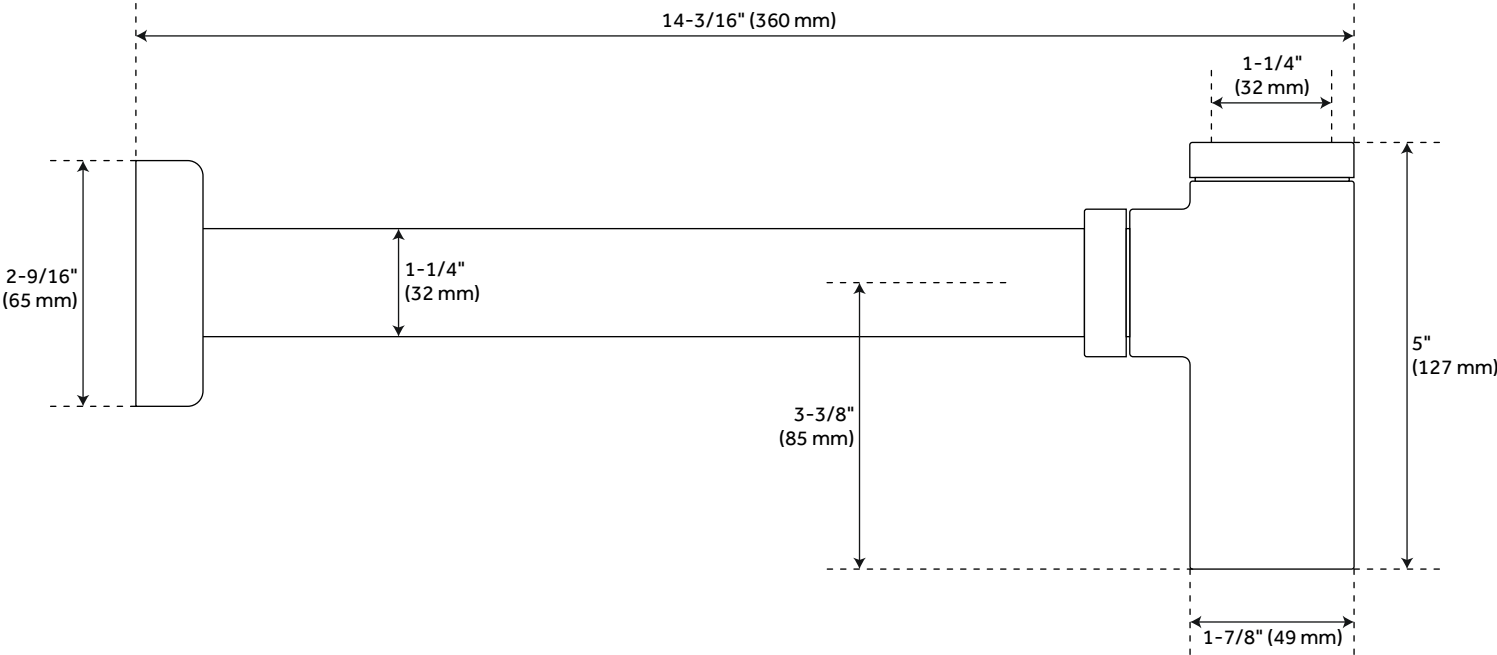

1-1/4" X 1-1/4" CONTEMPORARY BOTTLE TRAP WITH BOX FLANGE

SKU: 954029
Code: SH365

FEATURES

Material: Brass
Length: 2-9/16"
Width: 14-3/16"
Height: 5"
Metal Gauge/Thickness: 19
OD (Outside Diameter): 1-1/4"
Weight: 1.6 lb

ASME A112.18.2/CSA B125.2

REVISED 2/12/2024

1-1/4" X 1-1/4" CONTEMPORARY BOTTLE TRAP WITH BOX FLANGE

SKU: 954029

Code: SH365

ADDITIONAL FEATURES

- 1-1/4" Inlet x 1-1/4" Outlet.
- 1-1/4" x 1-1/4" Round Bathroom Trap with Box Flange.
- Trap bottom nut is removable for cleaning.

REVISED 2/12/2024

1-1/4" X 1-1/4" CONTEMPORARY BOTTLE TRAP WITH BOX FLANGE

All dimensions and specifications are nominal and may vary. Use actual products for accuracy in critical situations.