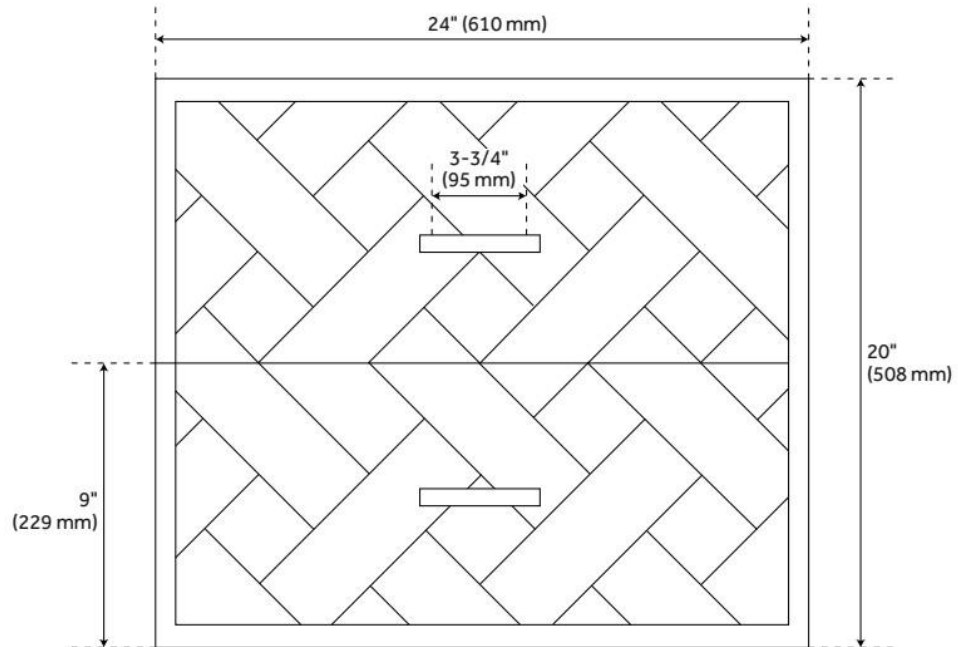

24" PATZI WALL-MOUNT VANITY WITH RECTANGULAR UNDERMOUNT SINK - CHOCOLATE BARK BROWN

SKU: 954035-24-RUMB

Code: SH497520, SH497527

REVISED 8/12/2024