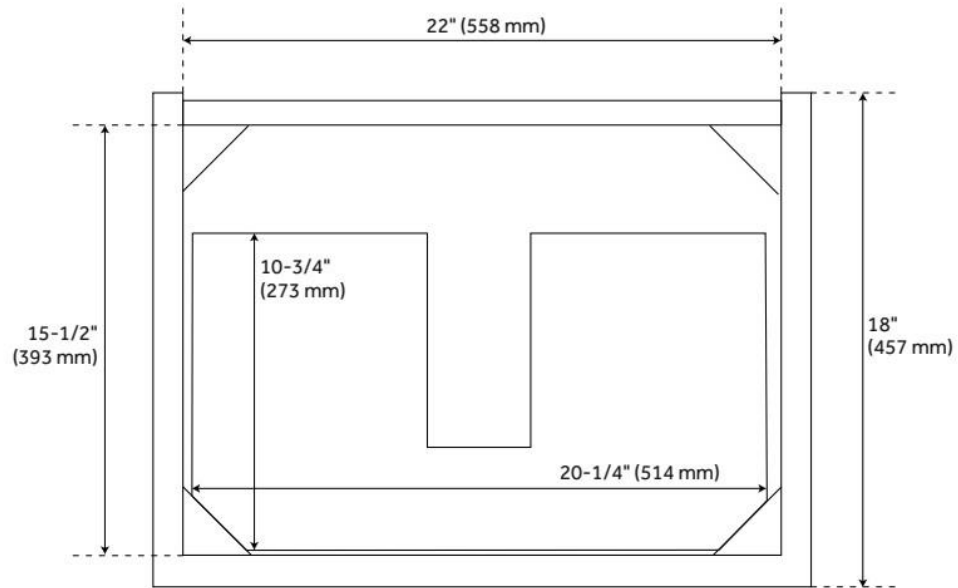

24" PATZI WALL-MOUNT VANITY WITH RECTANGULAR UNDERMOUNT SINK - CHOCOLATE BARK BROWN

SKU: 954035-24-RUMB

Code: SH497520, SH497527

REVISED 8/12/2024