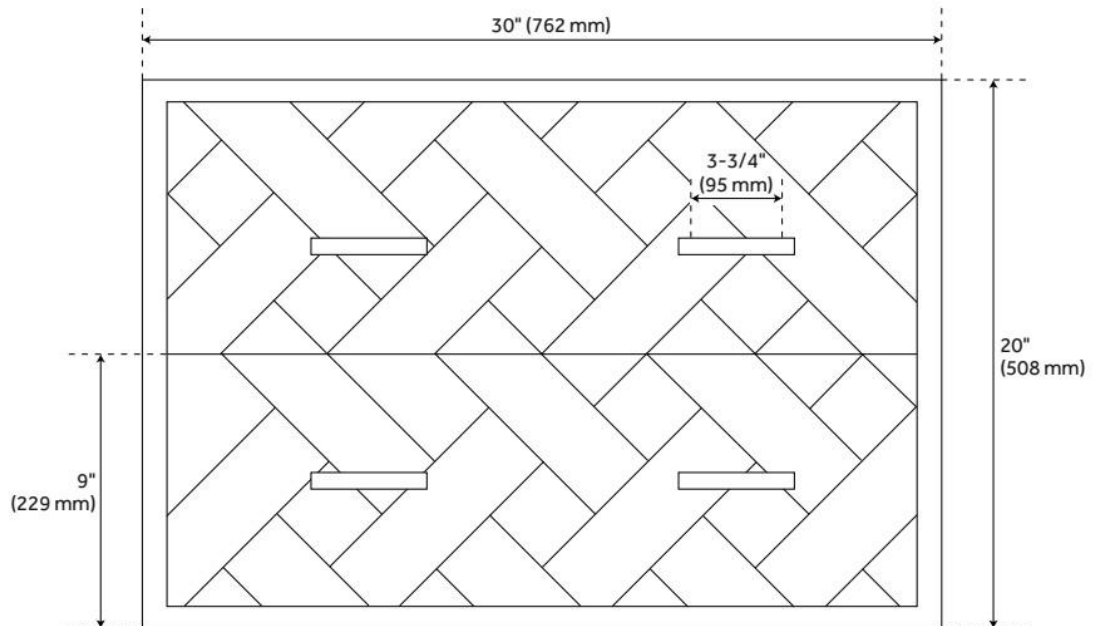

30" PATZI WALL-MOUNT VANITY WITH RECTANGULAR UNDERMOUNT SINK - CHOCOLATE BARK BROWN

SKU: 954035-30-RUMB

Code: SH497528, SH497529

REVISED 7/30/2024