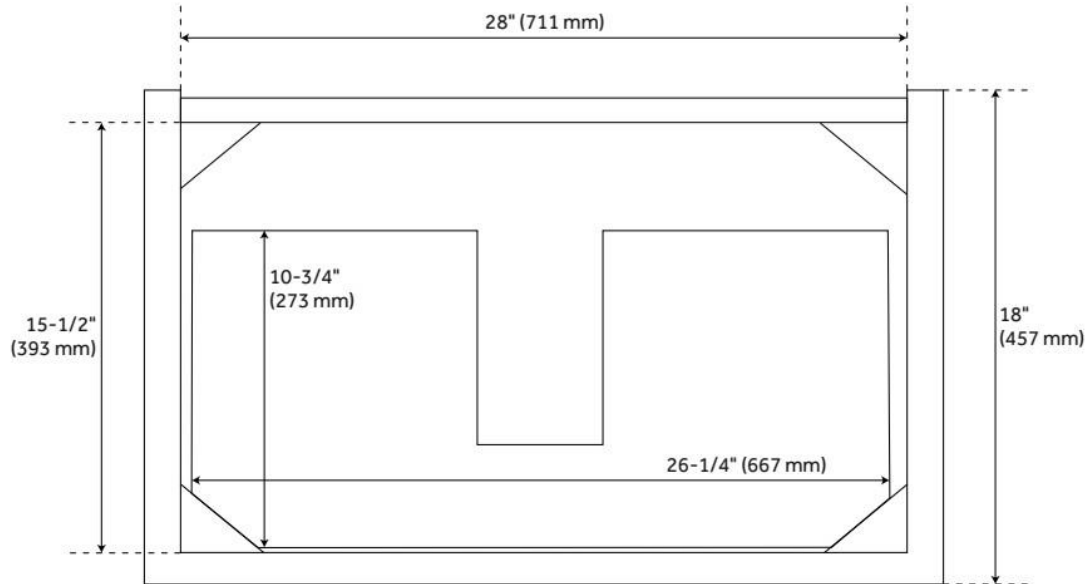

30" PATZI WALL-MOUNT VANITY WITH RECTANGULAR UNDERMOUNT SINK - CHOCOLATE BARK BROWN

SKU: 954035-30-RUMB

Code: SH497528, SH497529

REVISED 7/30/2024