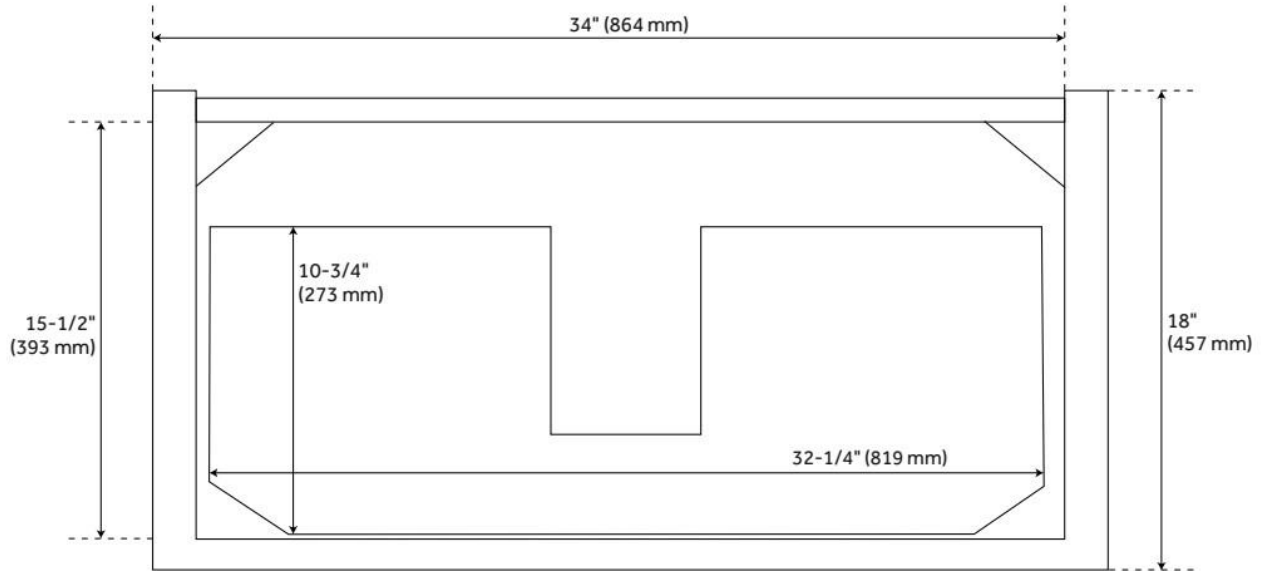

36" PATZI WALL-MOUNT VANITY WITH RECTANGULAR UNDERMOUNT SINK - CHOCOLATE BARK BROWN

SKU: 954035-36-RUMB

Code: SH497530, SH497531

REVISED 8/1/2024