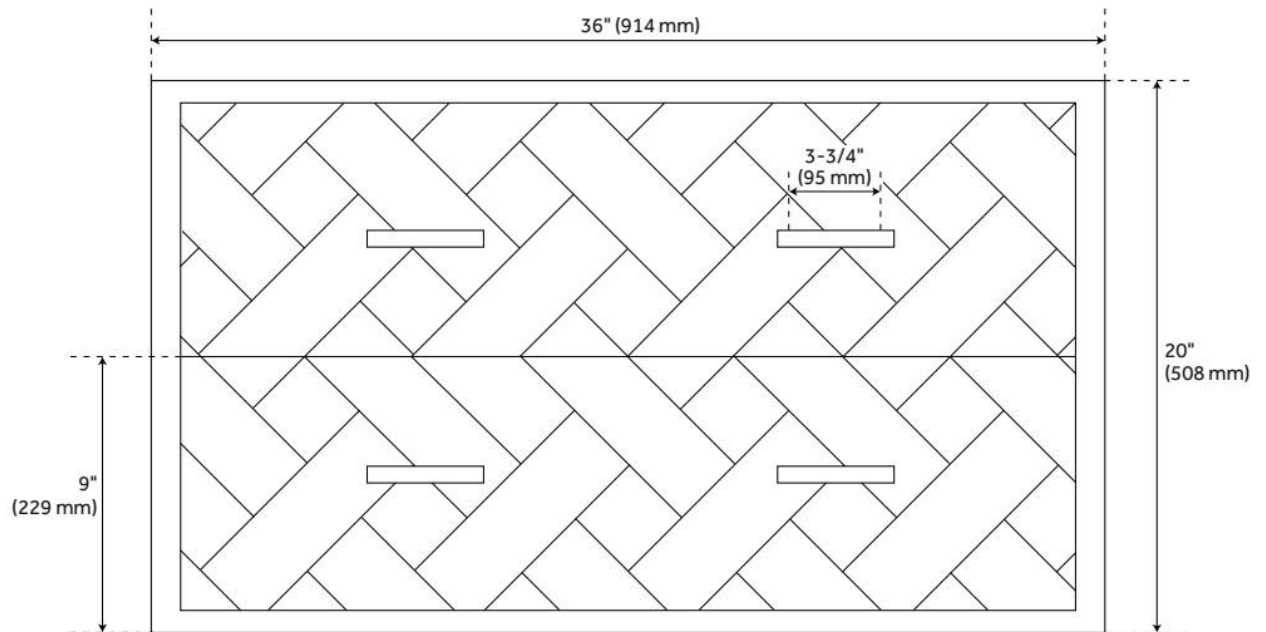

36" PATZI WALL-MOUNT VANITY WITH RECTANGULAR UNDERMOUNT SINK - CHOCOLATE BARK BROWN

SKU: 954035-36-RUMB

Code: SH497530, SH497531

REVISED 8/1/2024