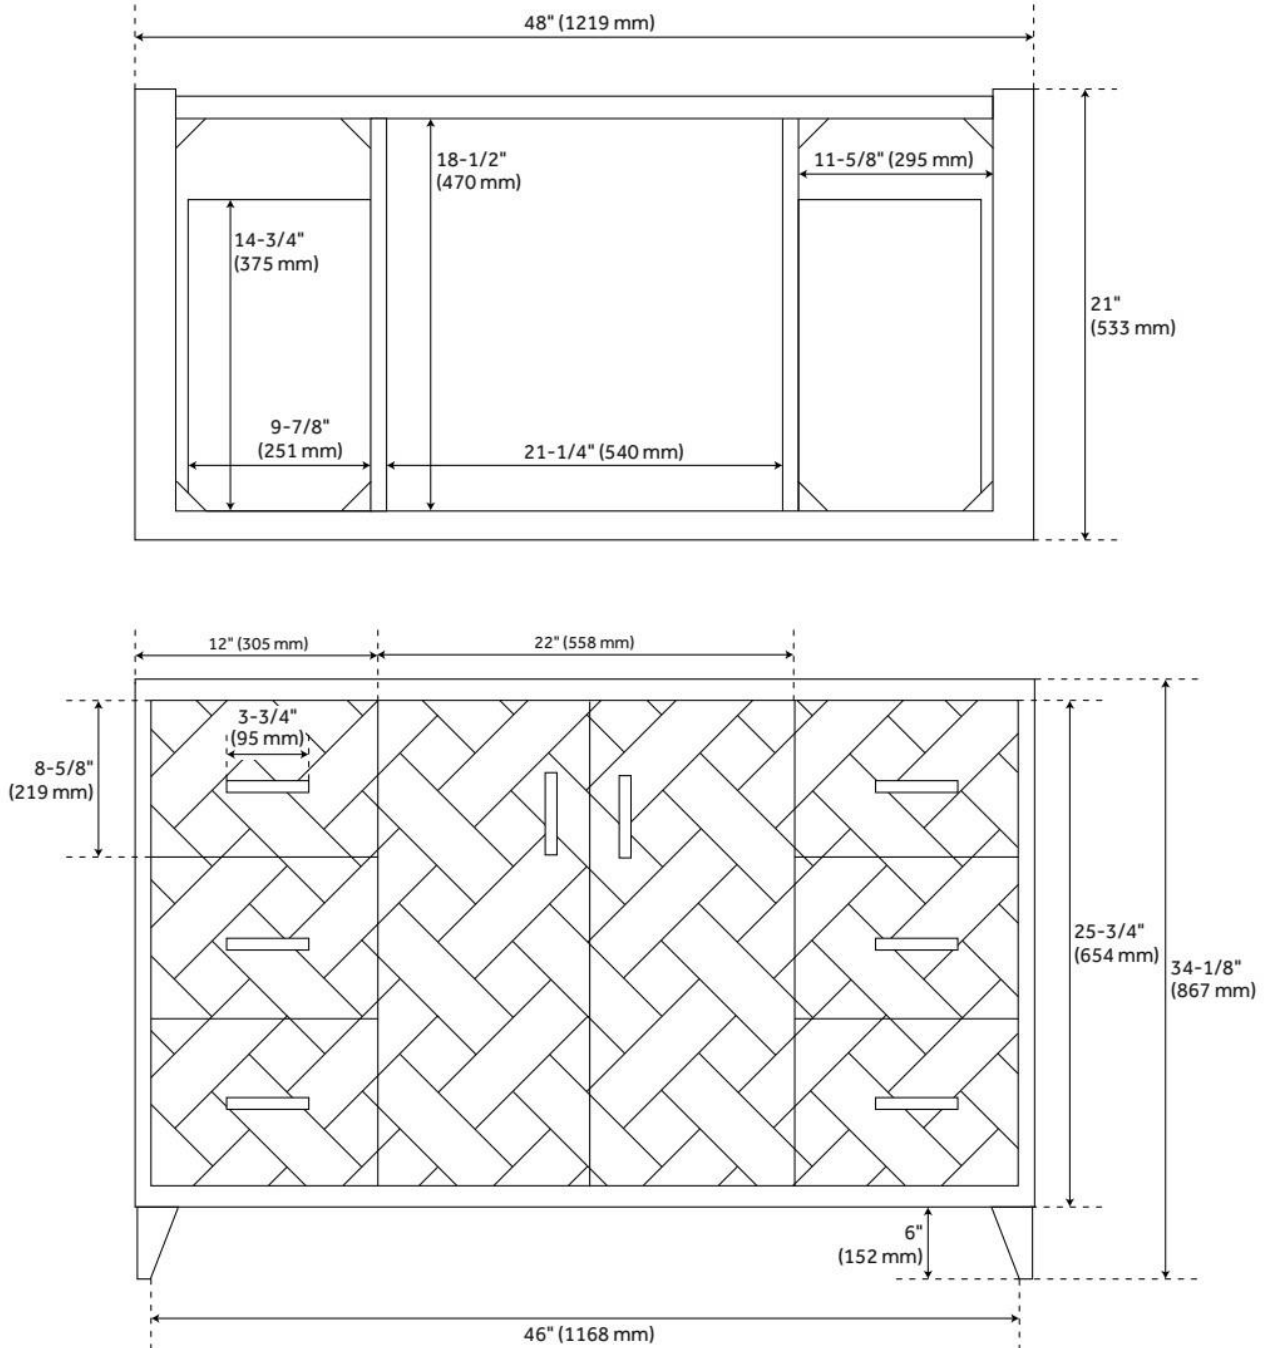

48" PATZI VANITY WITH RECTANGULAR UNDERMOUNT SINK - CHOCOLATE BARK BROWN

SKU: 954035-48-RUMB

Code: SH497535, SH497536, SH497537, SH497538, SH497539, SH497540, SH497541, SH497542

REVISED 8/6/2024