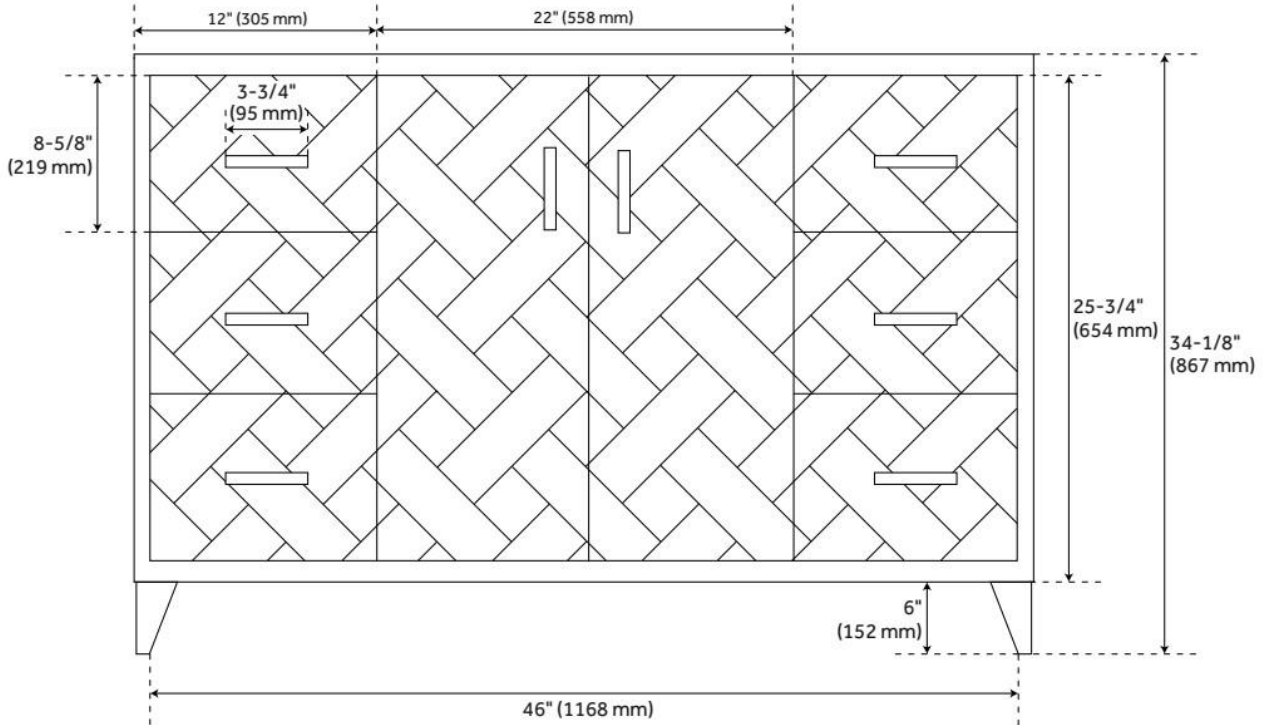

48" PATZI VANITY WITH UNDERMOUNT SINK - CHOCOLATE BARK BROWN

SKU: 954035-48-UM

Code: SH497532, SH497533, SH497534

REVISED 8/2/2024