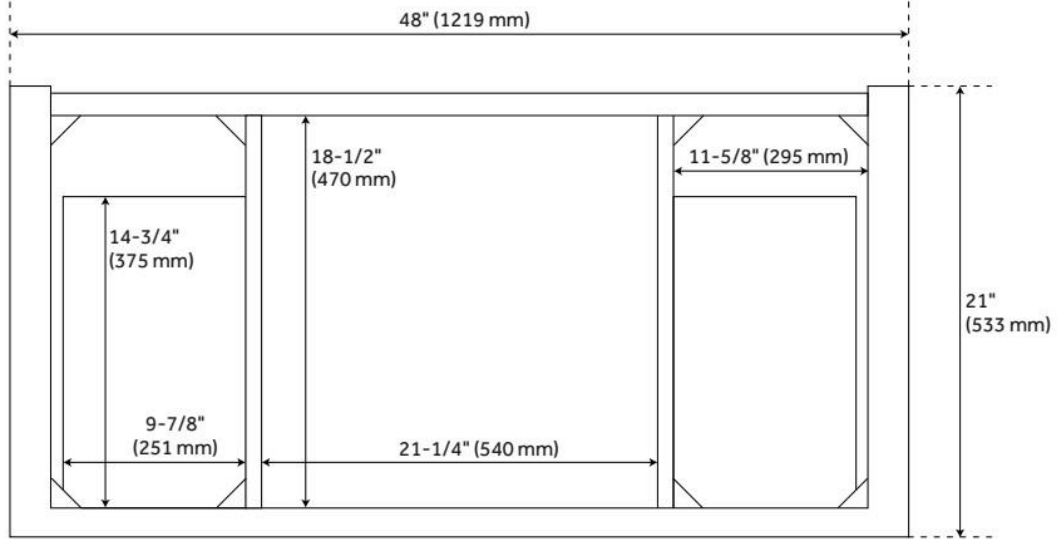

48" PATZI VANITY WITH UNDERMOUNT SINK - CHOCOLATE BARK BROWN

SKU: 954035-48-UM

Code: SH497532, SH497533, SH497534

REVISED 8/2/2024