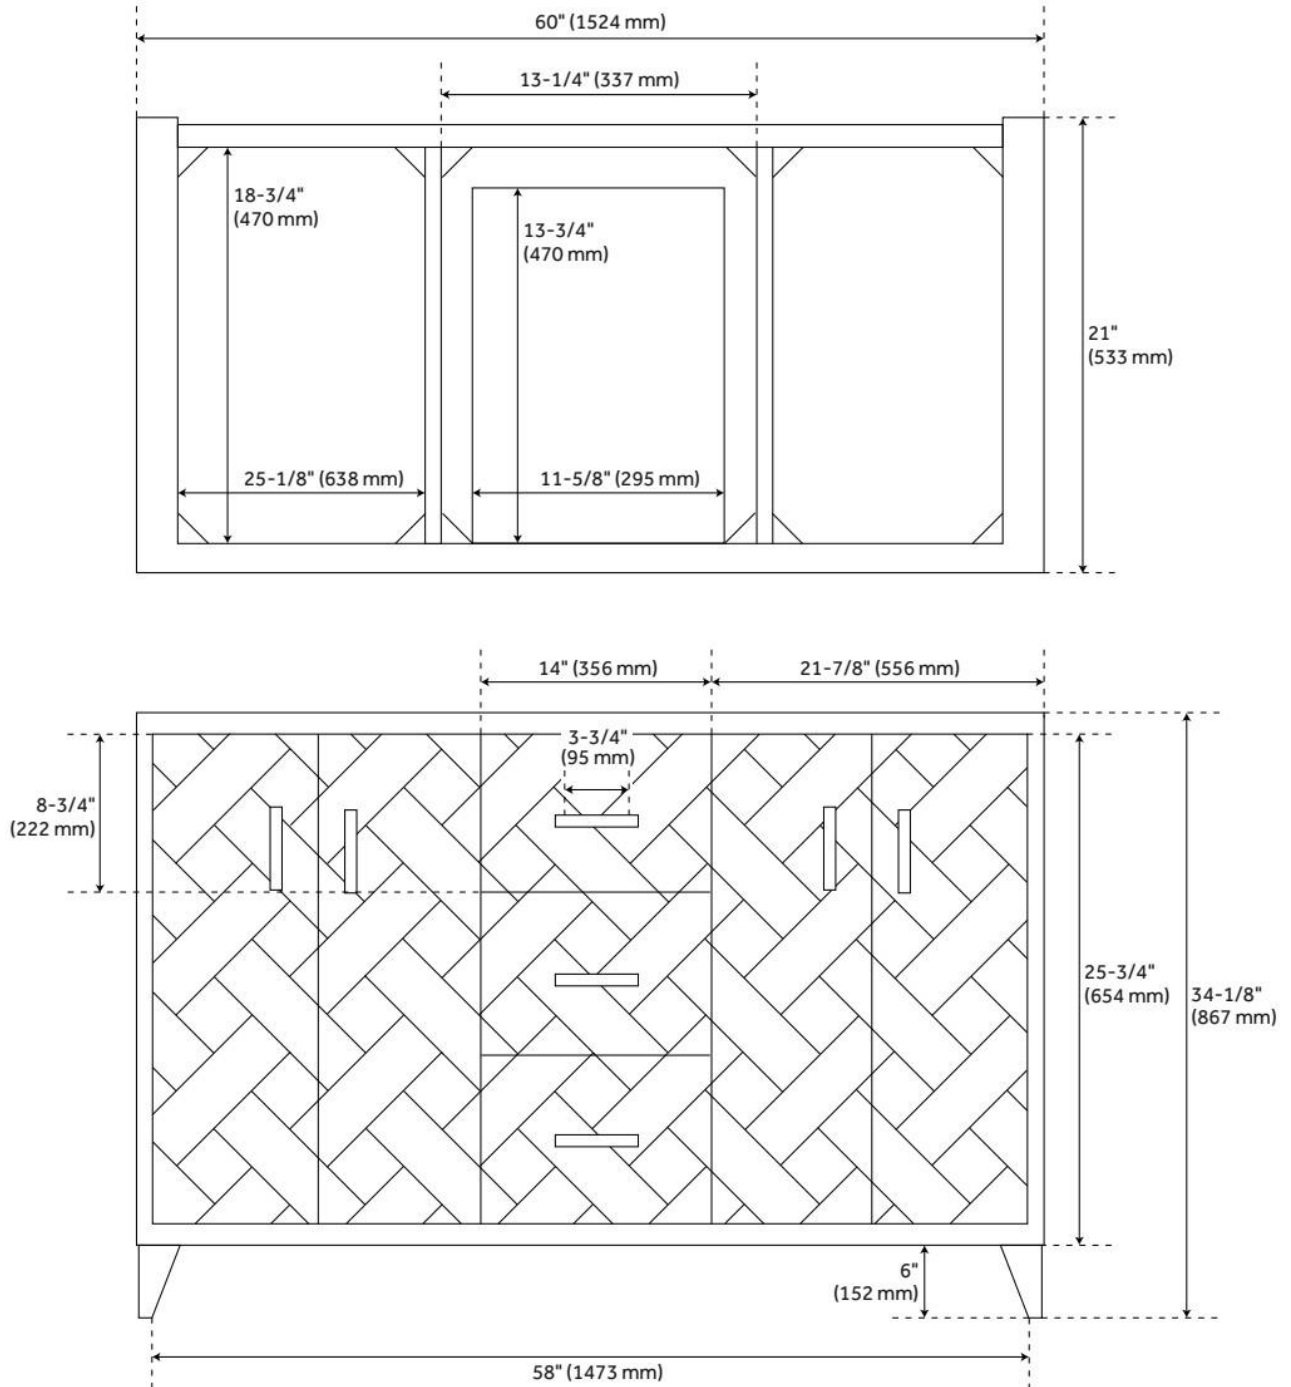

60" PATZI DOUBLE VANITY WITH UNDERMOUNT SINKS - CHOCOLATE BARK BROWN

SKU: 954035-60-UM

Code: SH497543, SH497544, SH497545

FEATURES

Material: Wood
Product Finish: Chocolate Bark Brown
Number of Doors: 4
Number of Drawers: 3
Soft-Close Hinges: Yes
Soft-Close Slides: Yes
Dovetail Drawers: Yes
Adjustable Shelves: Yes
Hardware Finish: Aged Brass
Built-In Adjusters: Yes

ASME A112.19.2/CSA B45.1, Massachusetts Accepted, LISTED ID: 506895

ADDITIONAL FEATURES

- Basket weave pattern.
- Full extension drawer slides.
- Includes a matching backsplash and white porcelain sinks.
- Polished Carrara Marble is sourced from Italy.
- Each stone top is carved from a single piece of stone and will feature natural variations.
- See Installation Instructions for directions to attach the vanity top and sink.
- Hardware centers 3-3/4".
- All dimensions are ($\pm 1/2"$).
- [Wood finish samples available.](#)

REVISED 8/5/2024

60" PATZI DOUBLE VANITY WITH UNDERMOUNT SINKS - CHOCOLATE BARK BROWN

SKU: 954035-60-UM

Code: SH497543, SH497544, SH497545

REVISED 8/5/2024