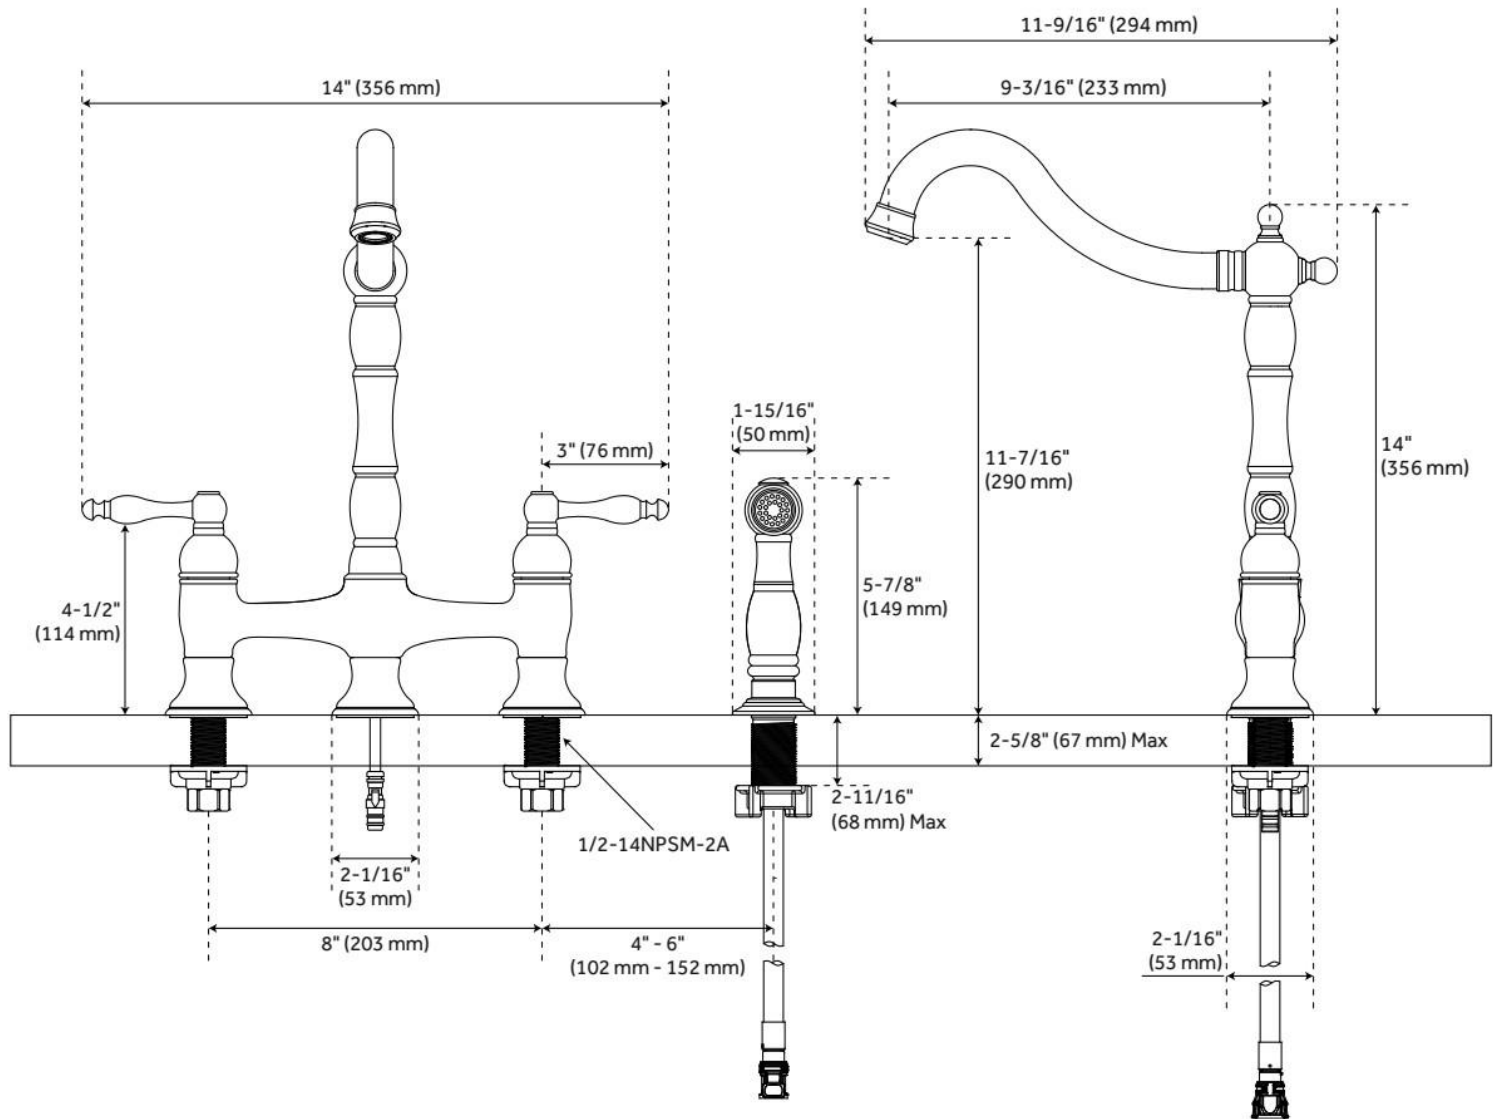

## FEATURES

Material: Metal construction for strength and durability

Installation Type: Bridge

Flow Rate: 1.75 gpm (6.6 L/min) @60 psi

Cartridge Type: Ceramic Disc

Swivel Spout: Yes

ASME A112.18.1/CSA B125.1, NSF/ANSI 372, NSF/ANSI 61, NSF/ANSI/CAN 61, NSF/ANSI/CAN 61-9:Q≤1, ICC/ANSI A117.1, CEC Listed, CALGreen, Massachusetts Accepted, LISTED ID: SH349722\*

## ADDITIONAL FEATURES

- Side spray max flow rate: 2.0 gpm (7.6 L/min) @ 60 psi.

REVISED 8/13/2024

# DELACOUR BRIDGE KITCHEN FAUCET WITH SIDE SPRAY

SKU: 954037

Code: SH497559, SH497560, SH497561, SH497562, SH497563, SH497564, SH497565, SH497566

REVISED 8/13/2024