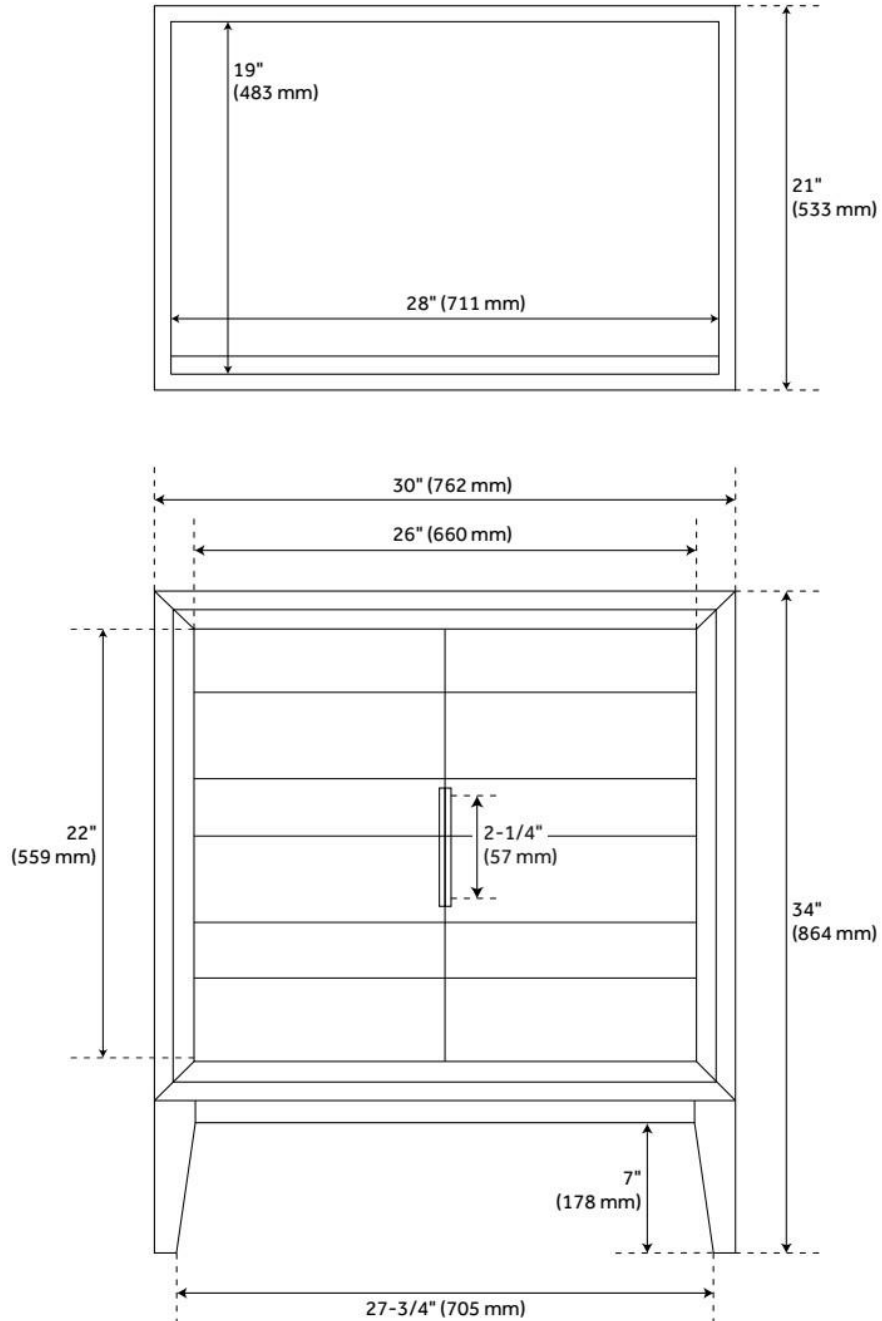

30" ALISO TEAK VANITY FOR RECTANGULAR UNDERMOUNT SINK - CHARRED TIMBER BLACK

SKU: 955075-30-RUMB

Code: SH497576, SH497577, SH497578, SH497579, SH497580, SH497581, SH497582, SH497583

FEATURES

Material: Teak
Product Finish: Charred Timber Black
Number of Doors: 2
Soft-Close Hinges: Yes
Adjustable Shelves: Yes
Hardware Finish: Black
Built-In Adjusters: Yes

ASME A112.19.2/CSA B45.1, Massachusetts Accepted, LISTED ID: 506897

ADDITIONAL FEATURES

- Teak frame with engineered wood panels.
- Includes a matching backsplash and white porcelain sink.
- Polished Carrara Marble is sourced from Italy.
- Each stone top is carved from a single piece of stone and will feature natural variations.
- See Installation Instructions for directions to attach the vanity top and sink.
- All dimensions are ($\pm 1/2"$).
- [Wood finish samples available.](#)

REVISED 5/31/2024

30" ALISO TEAK VANITY FOR RECTANGULAR UNDERMOUNT SINK - CHARRED TIMBER BLACK

SKU: 955075-30-RUMB

Code: SH497576, SH497577, SH497578, SH497579, SH497580, SH497581, SH497582, SH497583

REVISED 5/31/2024