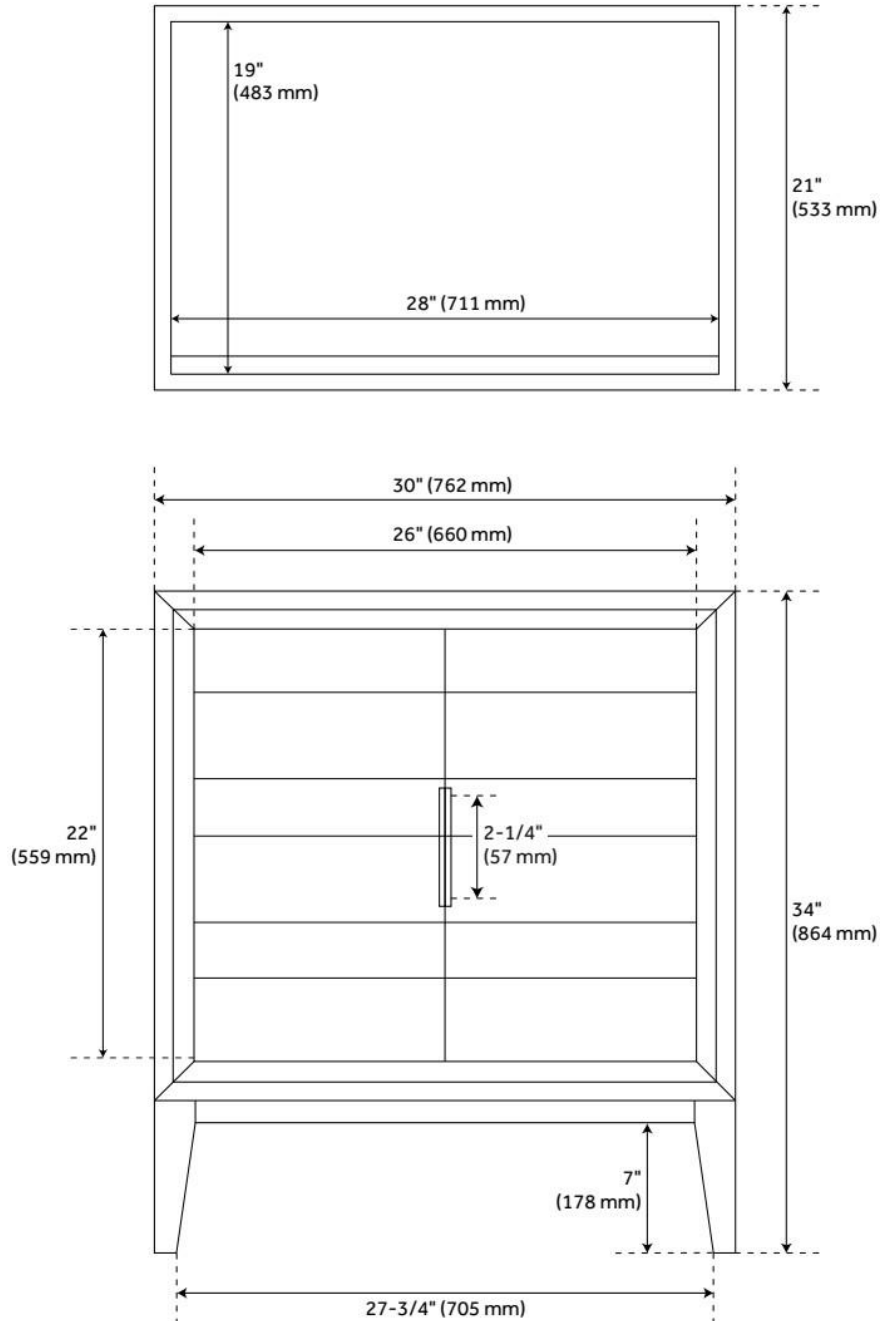

30" ALISO TEAK VANITY FOR RECTANGULAR UNDERMOUNT SINK - CHARRED TIMBER BLACK

SKU: 955075-30-RUMB

Code: SH497576, SH497577, SH497578, SH497579, SH497580, SH497581, SH497582, SH497583, SH559074

FEATURES

Material: Teak
Product Finish: Charred Timber Black
Number of Doors: 2
Soft-Close Hinges: Yes
Adjustable Shelves: Yes
Hardware Finish: Black
Built-In Adjusters: Yes

ASME A112.19.2/CSA B45.1, Massachusetts Accepted, LISTED ID: 506897

ADDITIONAL FEATURES

- Teak frame with engineered wood panels.
- Includes a matching backsplash and white porcelain sink.
- Polished Carrara Marble is sourced from Italy.
- Each stone top is carved from a single piece of stone and will feature natural variations.
- See Installation Instructions for directions to attach the vanity top and sink.
- All dimensions are ($\pm 1/2"$).
- [Wood finish samples available.](#)

REVISED 11/26/2024

30" ALISO TEAK VANITY FOR RECTANGULAR UNDERMOUNT SINK - CHARRED TIMBER BLACK

SKU: 955075-30-RUMB

Code: SH497576, SH497577, SH497578, SH497579, SH497580, SH497581, SH497582, SH497583, SH559074