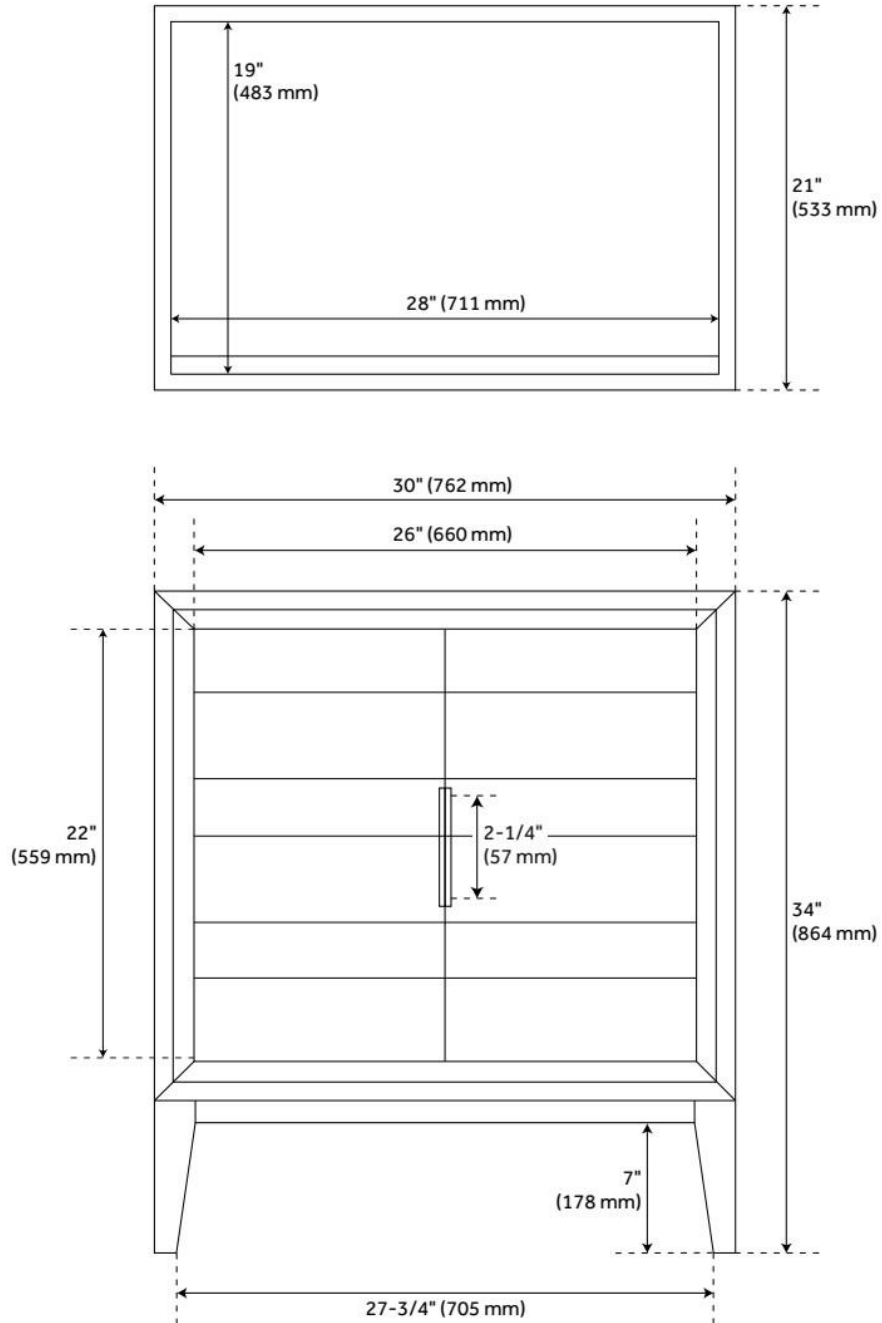

30" ALISO TEAK VANITY FOR UNDERMOUNT SINK - CHARRED TIMBER BLACK

SKU: 955075-30-UM

Code: SH497573, SH497574, SH497575

REVISED 5/31/2024