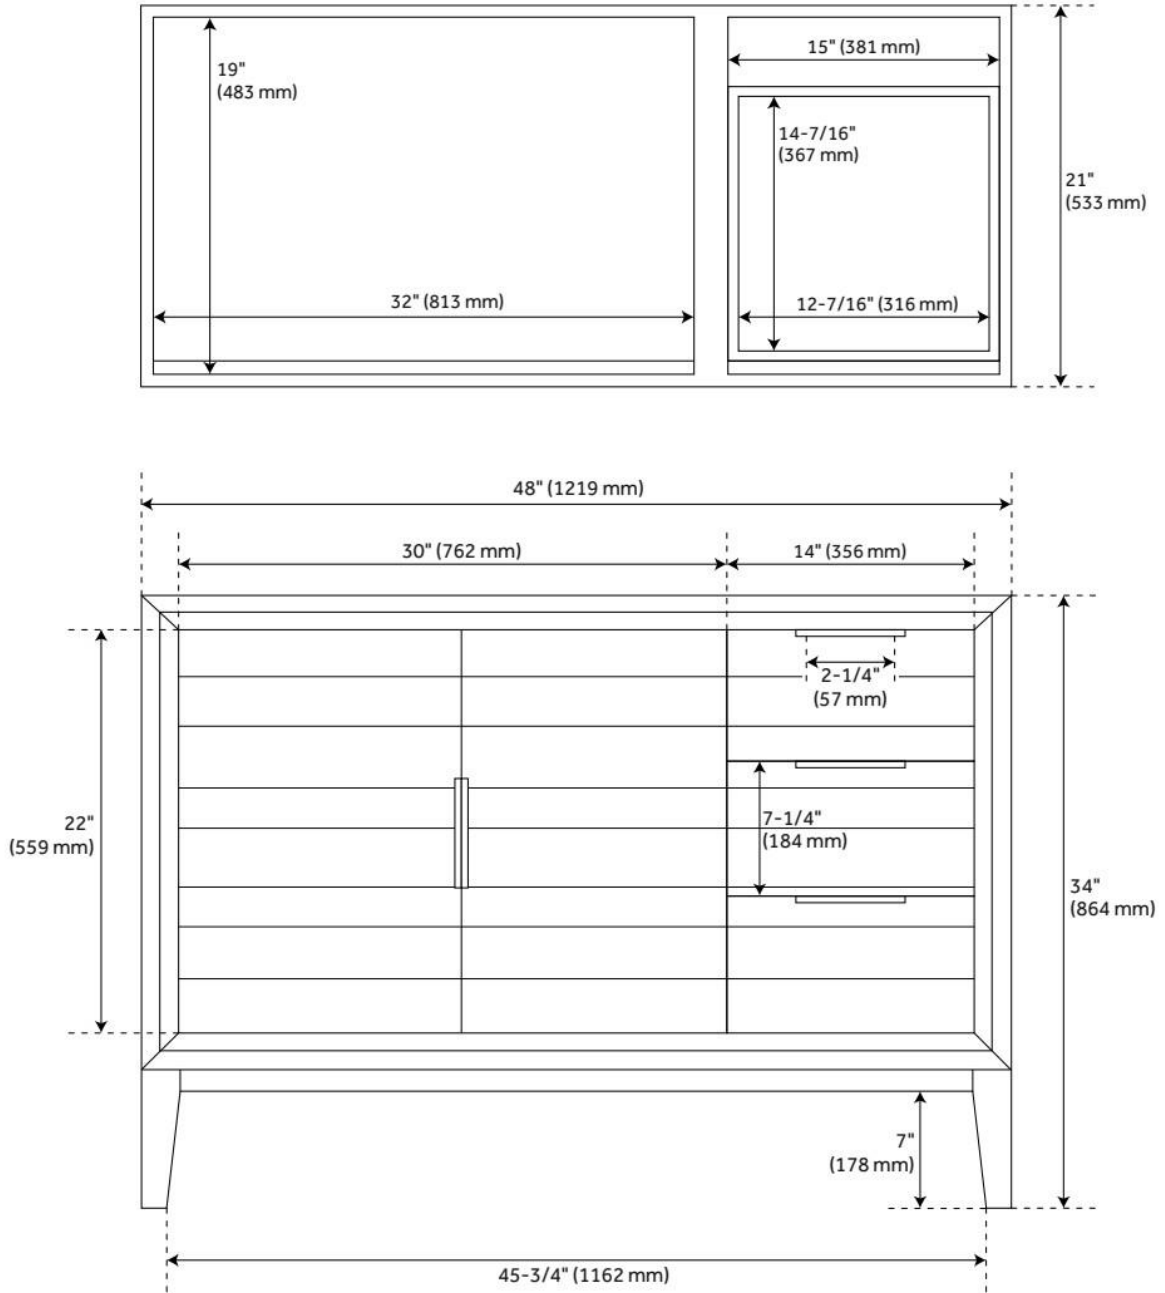

48" ALISO TEAK VANITY LEFT OFFSET RECT UNDERMOUNT SINK - CHARRED TIMBER BLACK

SKU: 955075-48-RUMB

Code: SH559031, SH559103

REVISED 11/27/2024