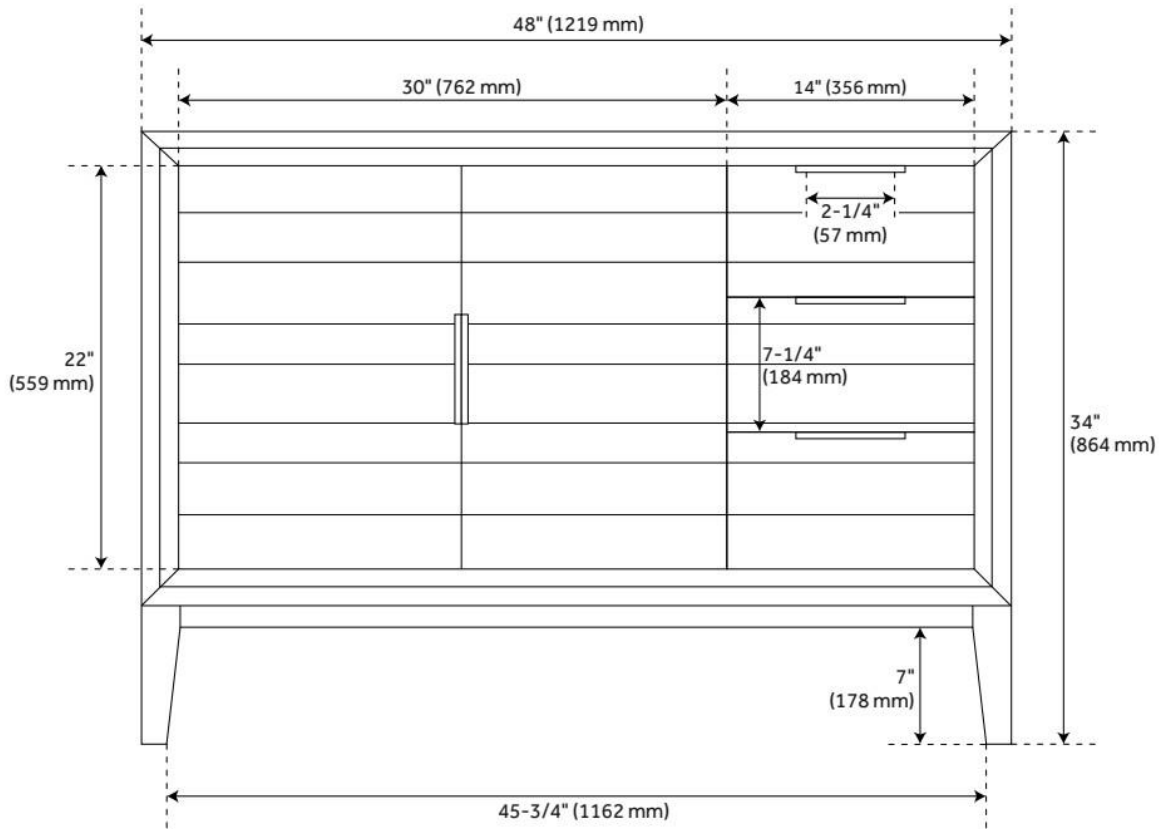

48" ALISO TEAK VANITY FOR UNDERMOUNT SINK - CHARRED TIMBER BLACK

SKU: 955075-48-UM

Code: SH497584, SH497585, SH497586

REVISED 5/31/2024