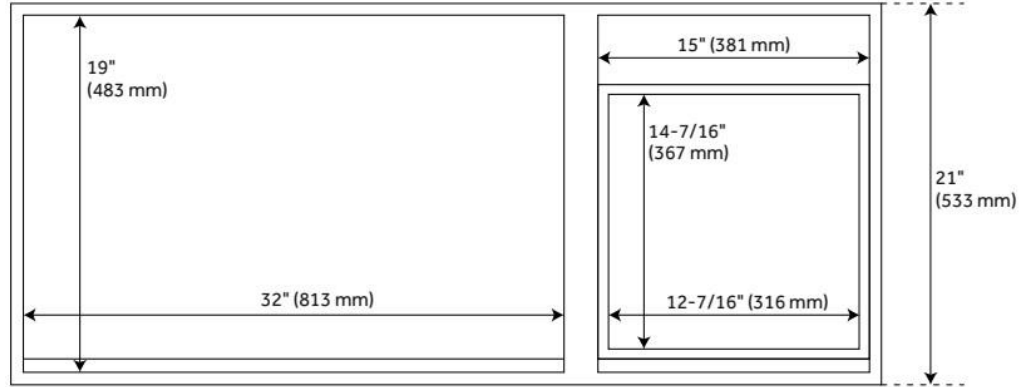

48" ALISO TEAK VANITY FOR UNDERMOUNT SINK - CHARRED TIMBER BLACK

SKU: 955075-48-UM

Code: SH497584, SH497585, SH497586

REVISED 5/31/2024