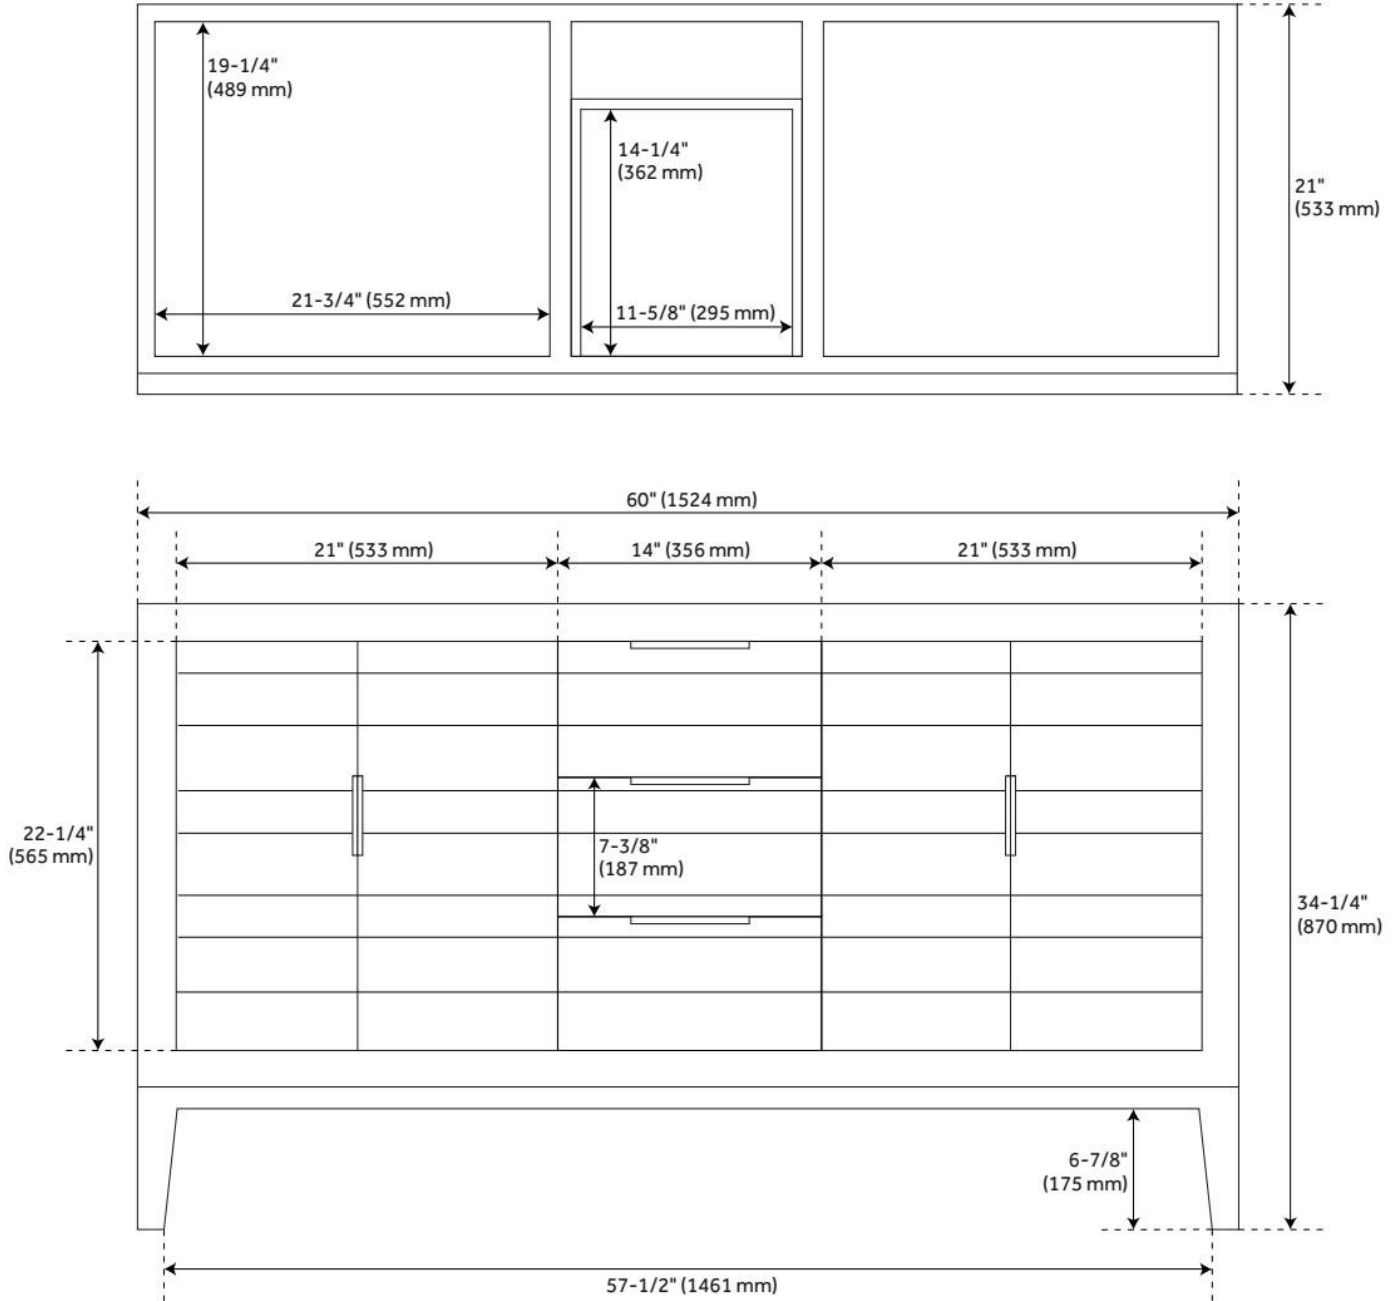

60" ALISO TEAK DOUBLE VANITY WITH UNDERMOUNT SINKS - CHARRED TIMBER BLACK

SKU: 955075-60-um

Code: SH562496, SH562497, SH562498

FEATURES

Material: Teak
Product Finish: Charred Timber Black
Number of Doors: 4
Number of Drawers: 3
Soft-Close Hinges: Yes
Soft-Close Slides: Yes
Dovetail Drawers: Yes
Adjustable Shelves: Yes
Electrical Outlet: No
Hardware Finish: Black
Hardware Material: Steel
Built-In Adjusters: Yes

Massachusetts Accepted, LISTED ID: 506895

ADDITIONAL FEATURES

- Includes a matching backsplash and white porcelain sinks.
- Polished Carrara Marble is sourced from Italy.
- Each stone top is carved from a single piece of stone and will feature natural variations.
- See Installation Instructions for directions to attach the vanity top and sinks.
- All dimensions are ($\pm 1/2$ ").
- Teak frame with engineered wood panels.
- Learn how to care for this teak product with our [link](https://www.signaturehardware.com/ideas-how-to-care-teak)
- <https://www.signaturehardware.com/ideas-how-to-care-teak>
- [Teak Care Guide](#)
- [Learn how to care for this teak product with our Teak Care Guide](#)

REVISED 12/12/2025

60" ALISO TEAK DOUBLE VANITY WITH UNDERMOUNT SINKS - CHARRED TIMBER BLACK

SKU: 955075-60-um

Code: SH562496, SH562497, SH562498

REVISED 12/12/2025