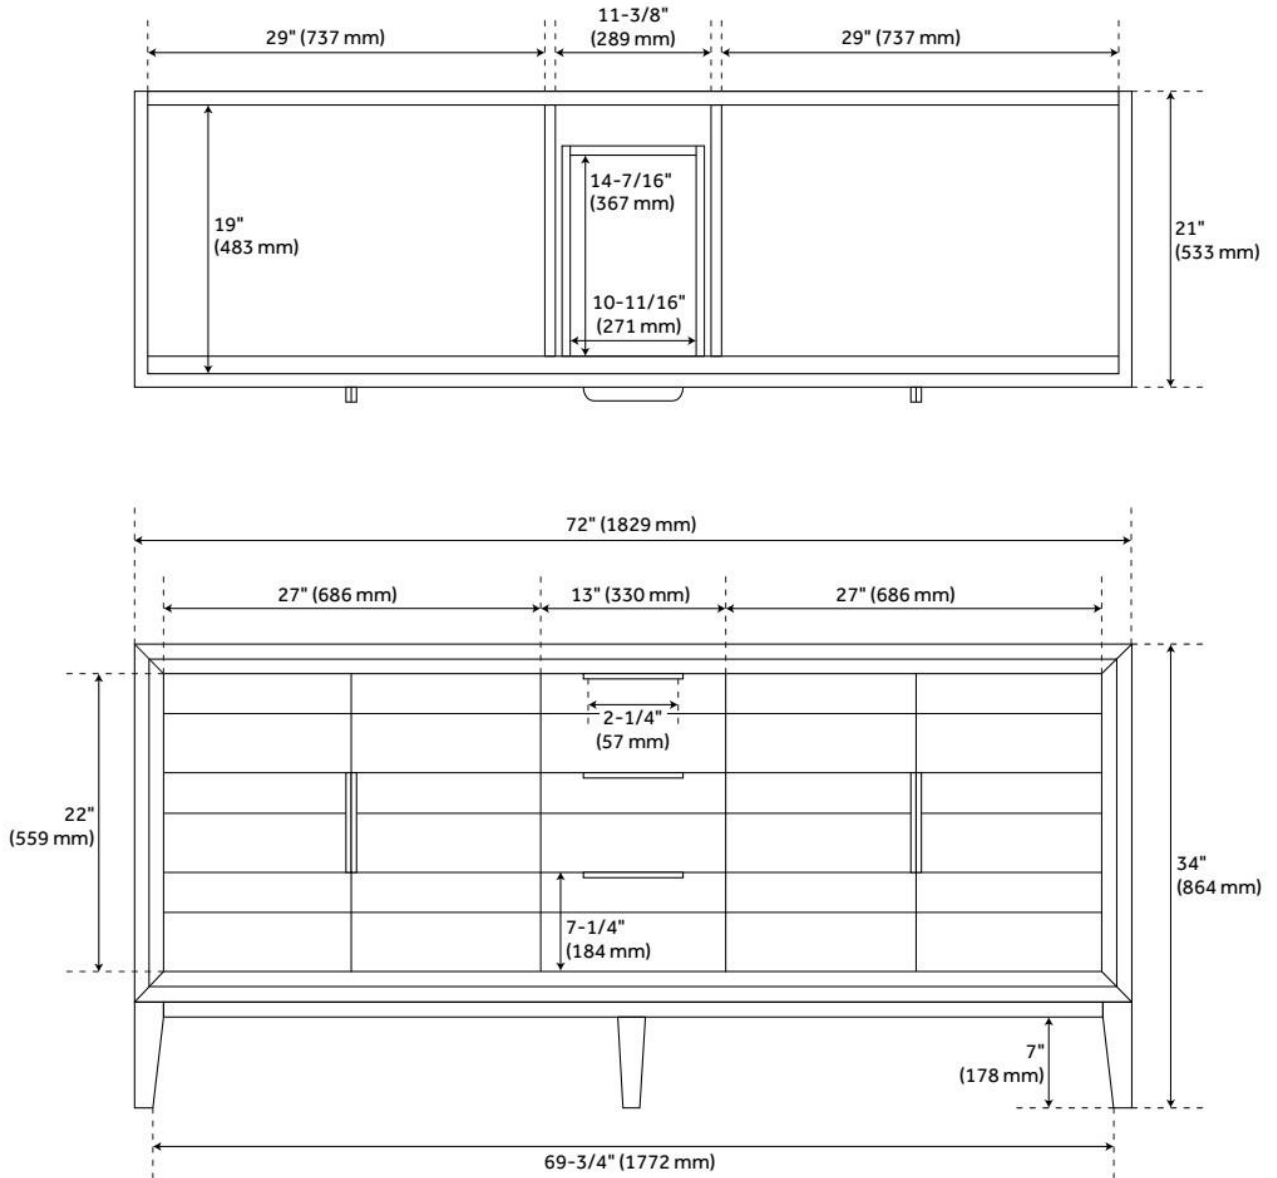

72" ALISO TEAK VANITY FOR RECTANGULAR UNDERMOUNT SINK - CHARRED TIMBER BLACK

SKU: 955075-72-RUMB

Code: SH497591, SH497592, SH497593, SH497594, SH497595, SH497596, SH497597, SH497598, SH559137

REVISED 11/27/2024