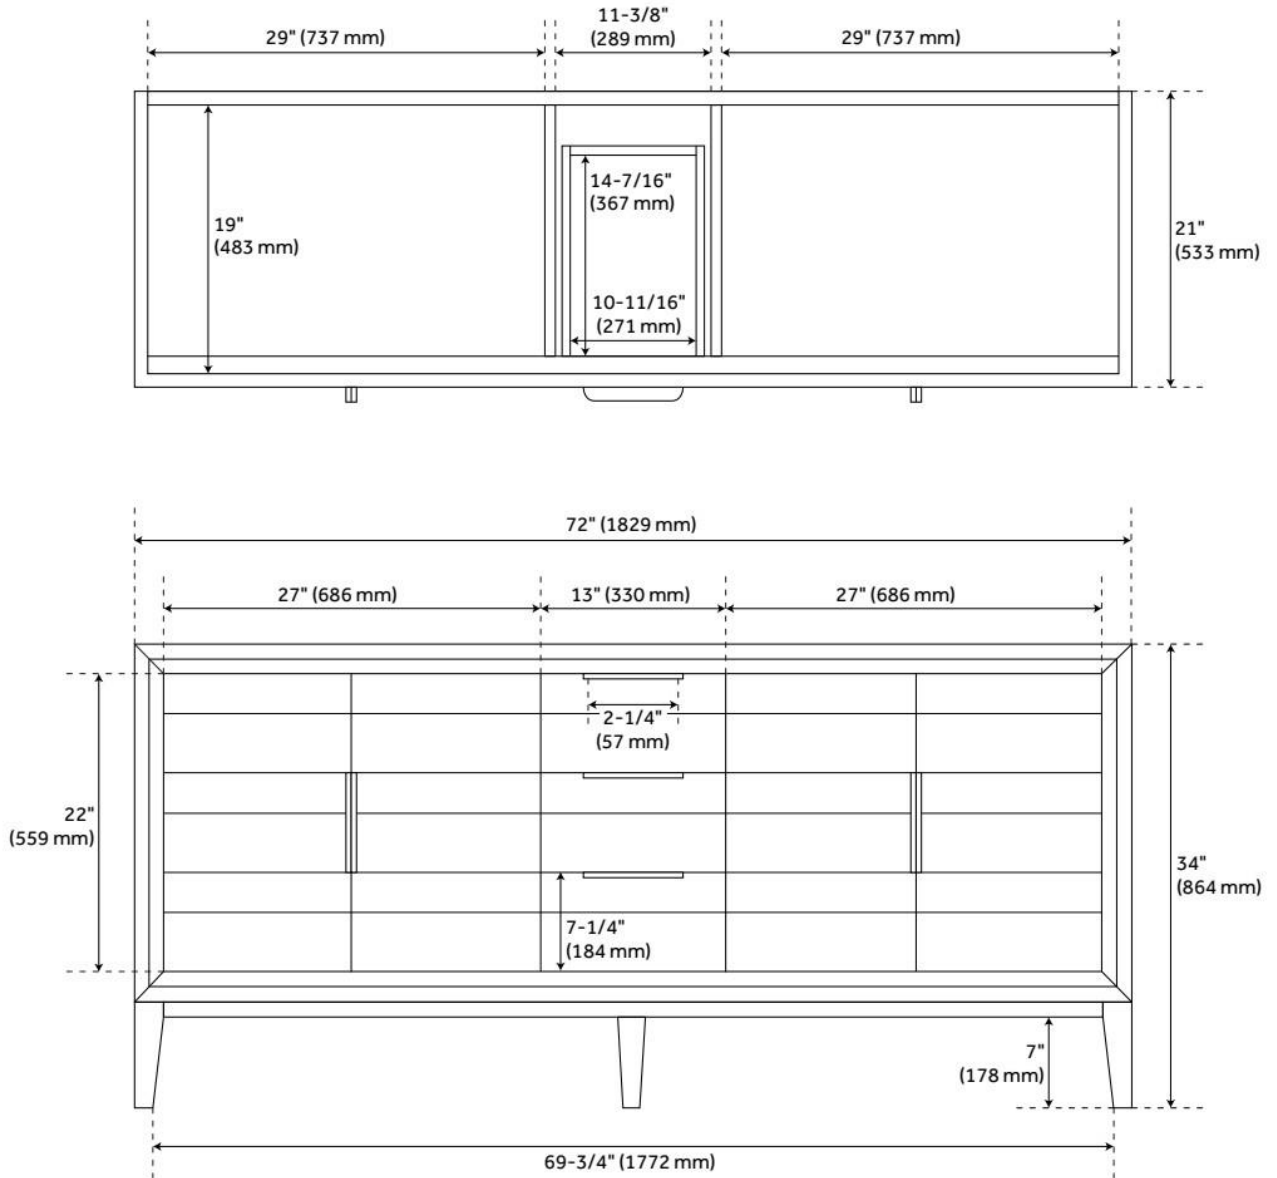

72" ALISO TEAK VANITY FOR UNDERMOUNT SINK - CHARRED TIMBER BLACK

SKU: 955075-72-UM

Code: SH497588, SH497589, SH497590

REVISED 5/31/2024