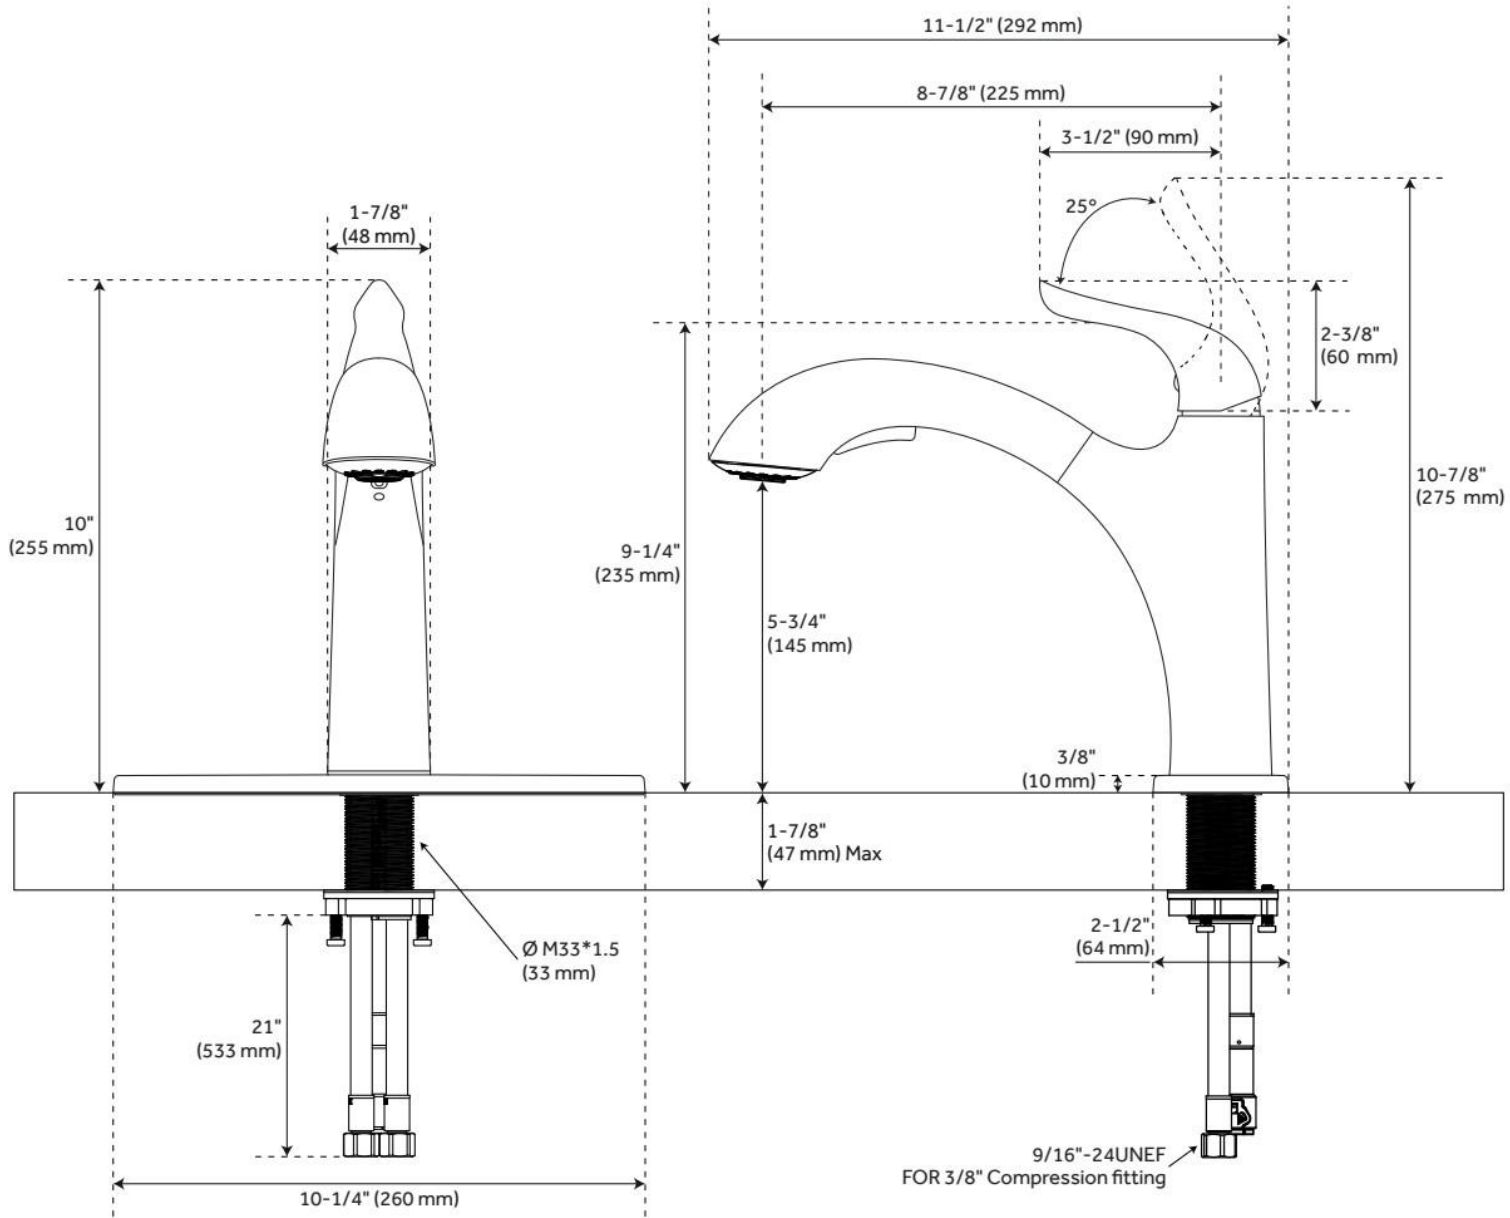

CYPRESS SINGLE-HOLE DUAL-FUNCTION PULL-OUT KITCHEN FAUCET

SKU: 955079

Code: SHXCCY107

FEATURES

Material: Metal construction for strength and durability

Installation Type: Single-Hole

Connection Type: Compression

Spray Type: Full, Stream

Cartridge Type: Ceramic Disc

Swivel Spout: Yes

ASME A112.18.1/CSA B125.1, NSF/ANSI 372, NSF/ANSI 61, NSF/ANSI/CAN 61, NSF/ANSI/CAN 61-9:Q≤1, CEC Listed, Massachusetts Accepted, LISTED ID: SHXCCY107*

ADDITIONAL FEATURES

- Two-function pull-out spray head allows you to switch from aerated stream to full spray.
- Included deck plate can be used to hide the unused mounting holes.

REVISED 5/31/2024

CYPRESS SINGLE-HOLE DUAL-FUNCTION PULL-OUT KITCHEN FAUCET

SKU: 955079

Code: SHXCCY107

REVISED 5/31/2024

CYPRESS SINGLE-HOLE DUAL-FUNCTION PULL-OUT KITCHEN FAUCET

SKU: 955079
Code: SHXCCY107

REVISED 5/31/2024