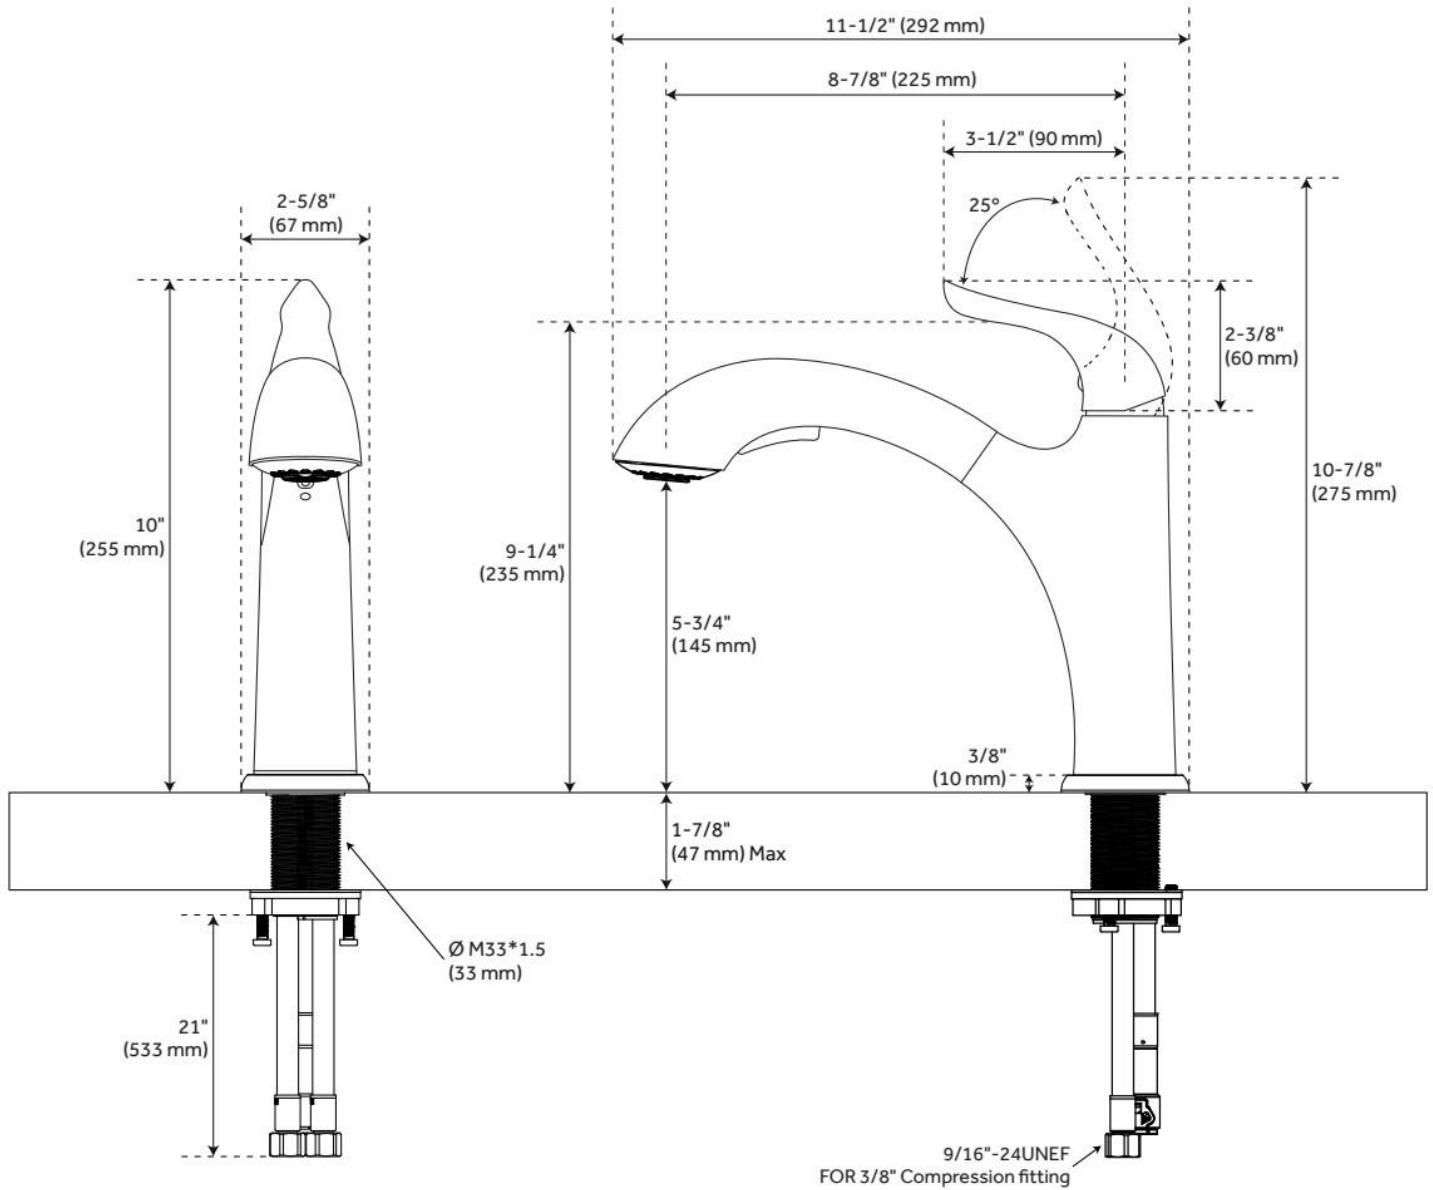

CYPRESS SINGLE-HOLE DUAL-FUNCTION PULL-OUT KITCHEN FAUCET

SKU: 955079

Code: SHXCCY107

FEATURES

Material: Metal construction for strength and durability

Installation Type: Single-Hole

Connection Type: Compression

Spray Type: Full, Stream

Cartridge Type: Ceramic Disc

Swivel Spout: Yes

ASME A112.18.1/CSA B125.1, NSF/ANSI 372, NSF/ANSI 61, NSF/ANSI/CAN 61, NSF/ANSI/CAN 61-9:Q≤1, CEC Listed, Massachusetts Accepted, LISTED ID: SHXCCY107*

ADDITIONAL FEATURES

- Two-function pull-out spray head allows you to switch from aerated stream to full spray.
- Included deck plate can be used to hide the unused mounting holes.

REVISED 5/31/2024

CYPRESS SINGLE-HOLE DUAL-FUNCTION PULL-OUT KITCHEN FAUCET

SKU: 955079

Code: SHXCCY107

REVISED 5/31/2024

CYPRESS SINGLE-HOLE DUAL-FUNCTION PULL-OUT KITCHEN FAUCET

SKU: 955079
Code: SHXCCY107

REVISED 5/31/2024