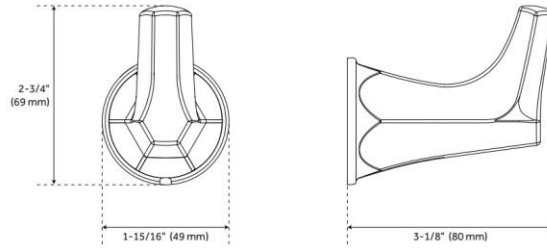

ELITA ROBE HOOK

SKU: 955080

Code: SHEL555001

LISTED ID: N/A

FEATURES

Material: Metal

ADDITIONAL FEATURES

REVISED 6/29/2024