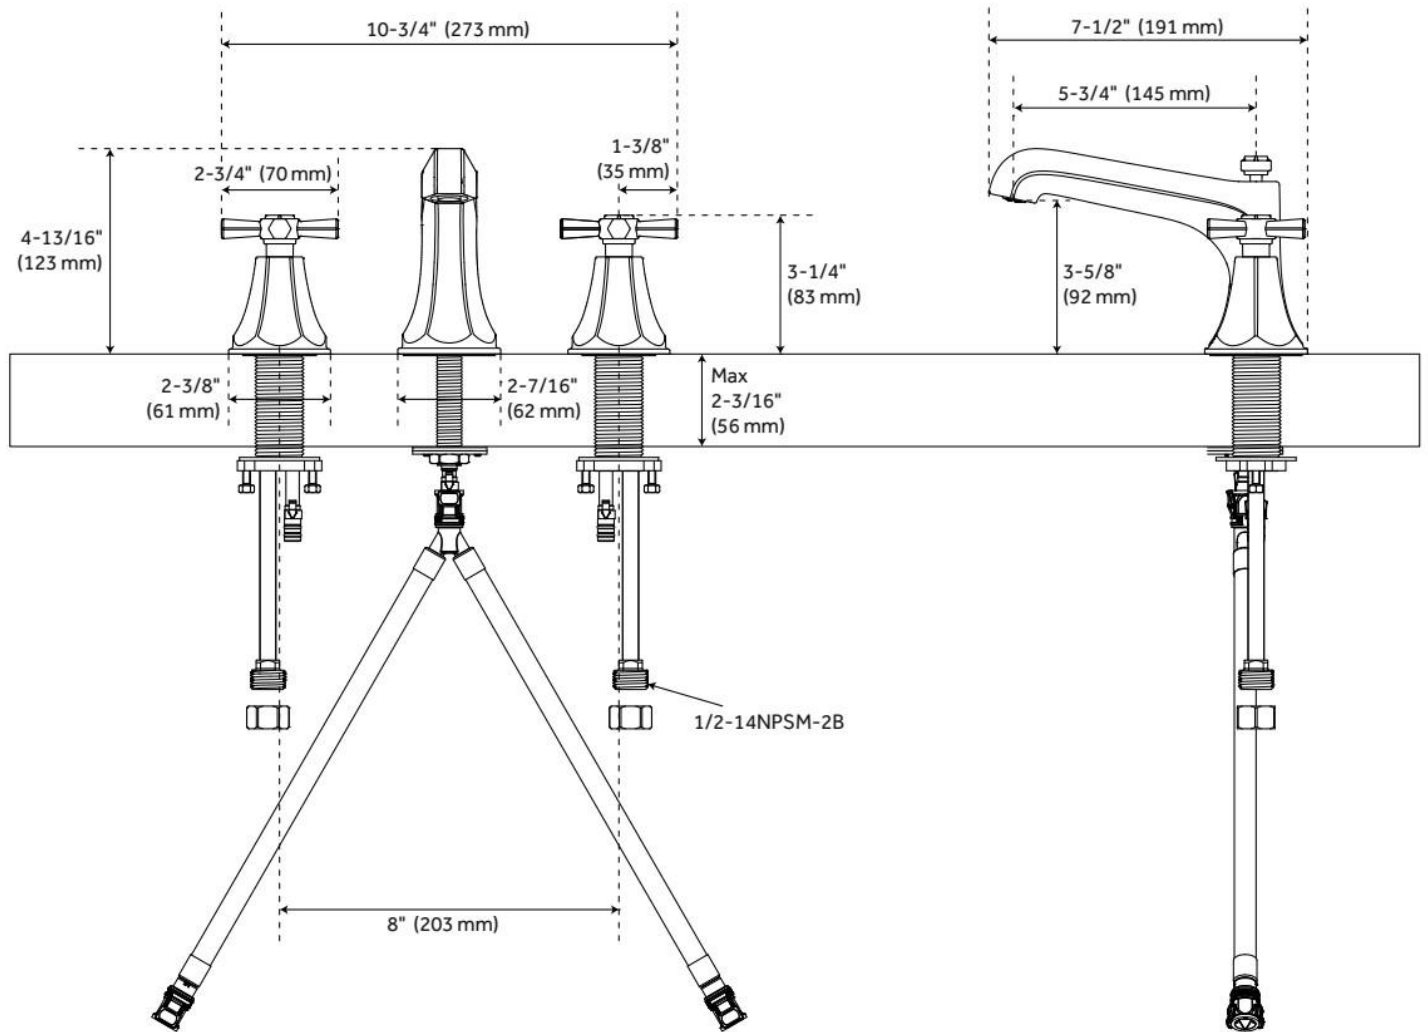

ELITA WIDESPREAD BATHROOM FAUCET - CROSS HANDLES

SKU: 955082-C

Code: SHEL449002, SHEL449004

FEATURES

Material: Metal construction for strength and durability

Installation Type: Deck Mount

Flow Rate: 1.2 gpm (4.5 L/min) @ 60 psi

Faucet Centers: 8"

Cartridge Type: Ceramic Disc

Swivel Spout: No

Drain Type: Metal push-pop with overflow

Required for Installation: Handles: SHEL449003 or SHEL449004

ASME A112.18.1/CSA B125.1, NSF/ANSI 372, NSF/ANSI 61, NSF/ANSI/CAN 61, NSF/ANSI/CAN 61-9:Q≤1, CEC Listed, CALGreen, WaterSense by IAPMO, Massachusetts Accepted, LISTED ID: SHEL449002*, SHEL449004*

ADDITIONAL FEATURES

REVISED 8/9/2024

ELITA WIDESPREAD BATHROOM FAUCET - CROSS HANDLES

SKU: 955082-C

Code: SHEL449002, SHEL449004

REVISED 8/9/2024

ELITA WIDESPREAD BATHROOM FAUCET - CROSS HANDLES

SKU: 955082-C