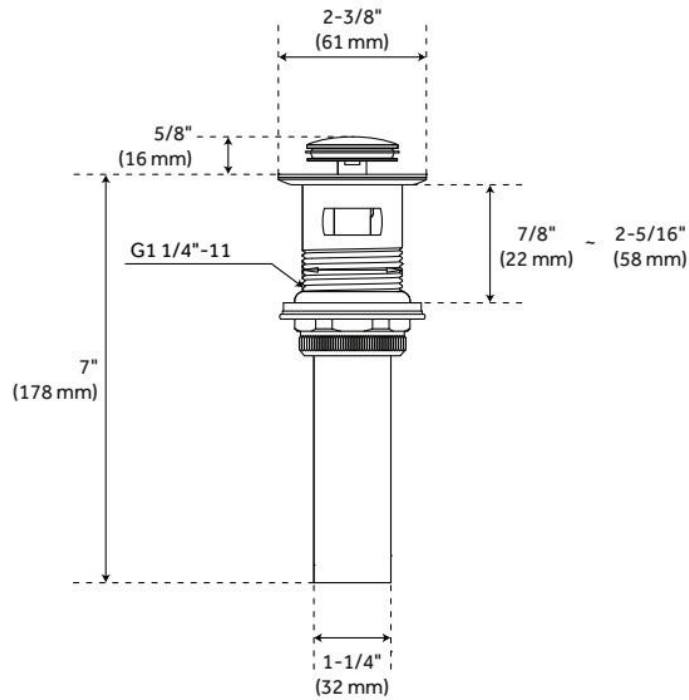

ELITA WIDESPREAD BATHROOM FAUCET - CROSS HANDLES

SKU: 955082-C

Code: SHEL449002, SHEL449004

REVISED 8/9/2024