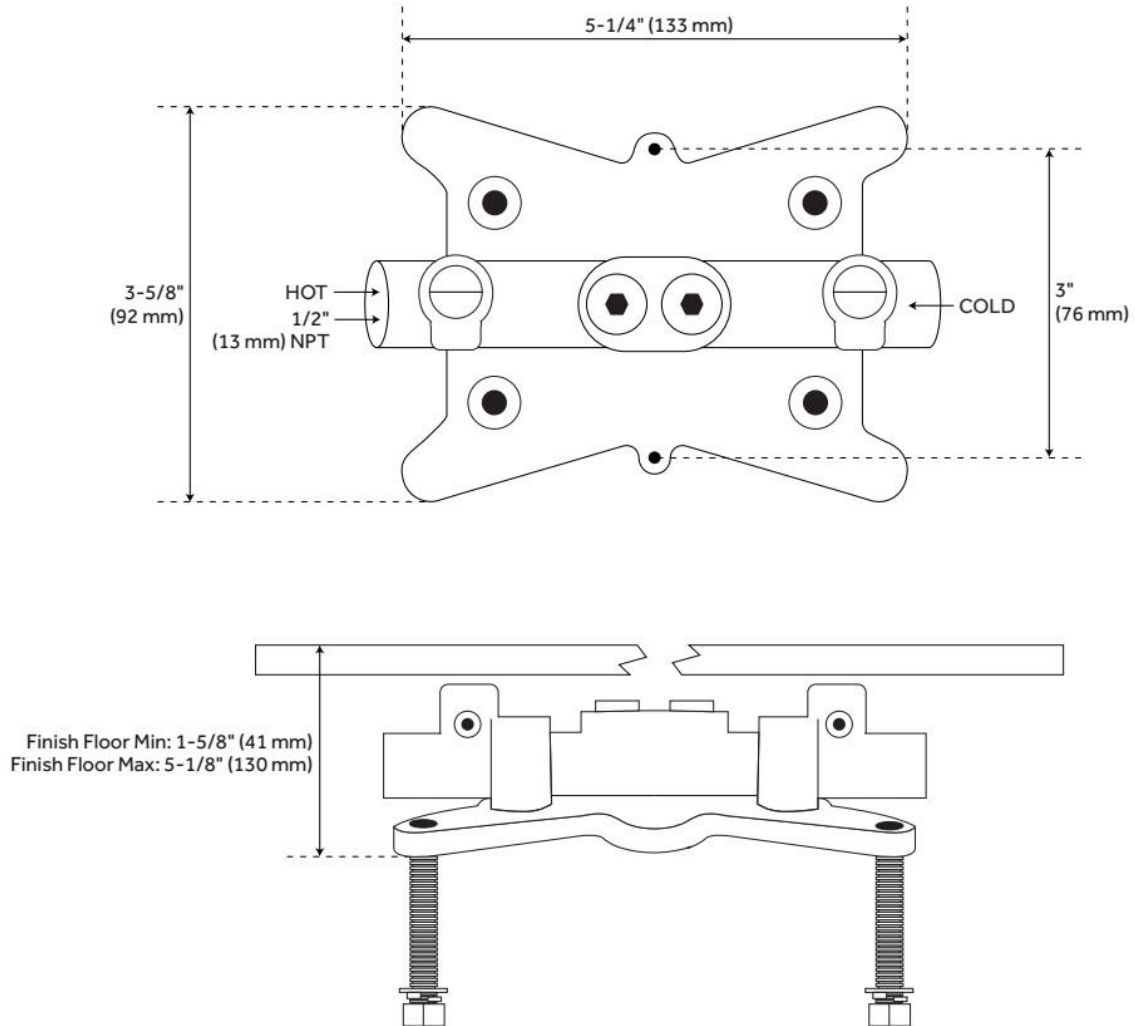

FREESTANDING TUB FAUCET ROUGH-IN VALVE WITH STOPS

SKU: 448006
Code: SHFSR2000WS

REVISED 5/13/2024