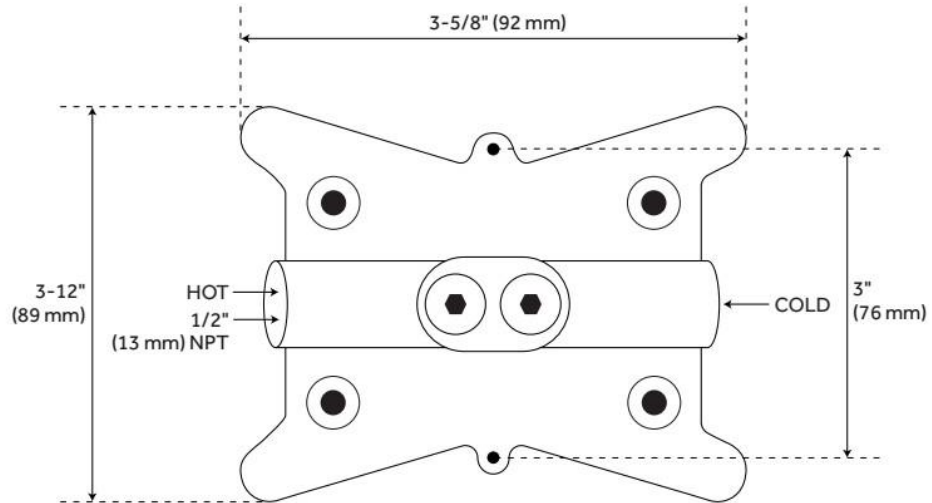

FREESTANDING TUB FAUCET ROUGH-IN VALVE

SKU: 446521
Code: SHFSR2000

REVISED 6/6/2024