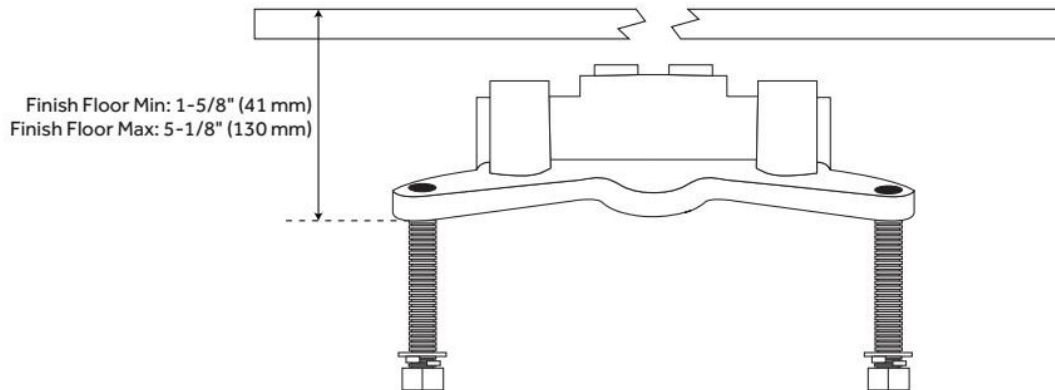

FREESTANDING TUB FAUCET ROUGH-IN VALVE

SKU: 446521
Code: SHFSR2000

REVISED 6/6/2024