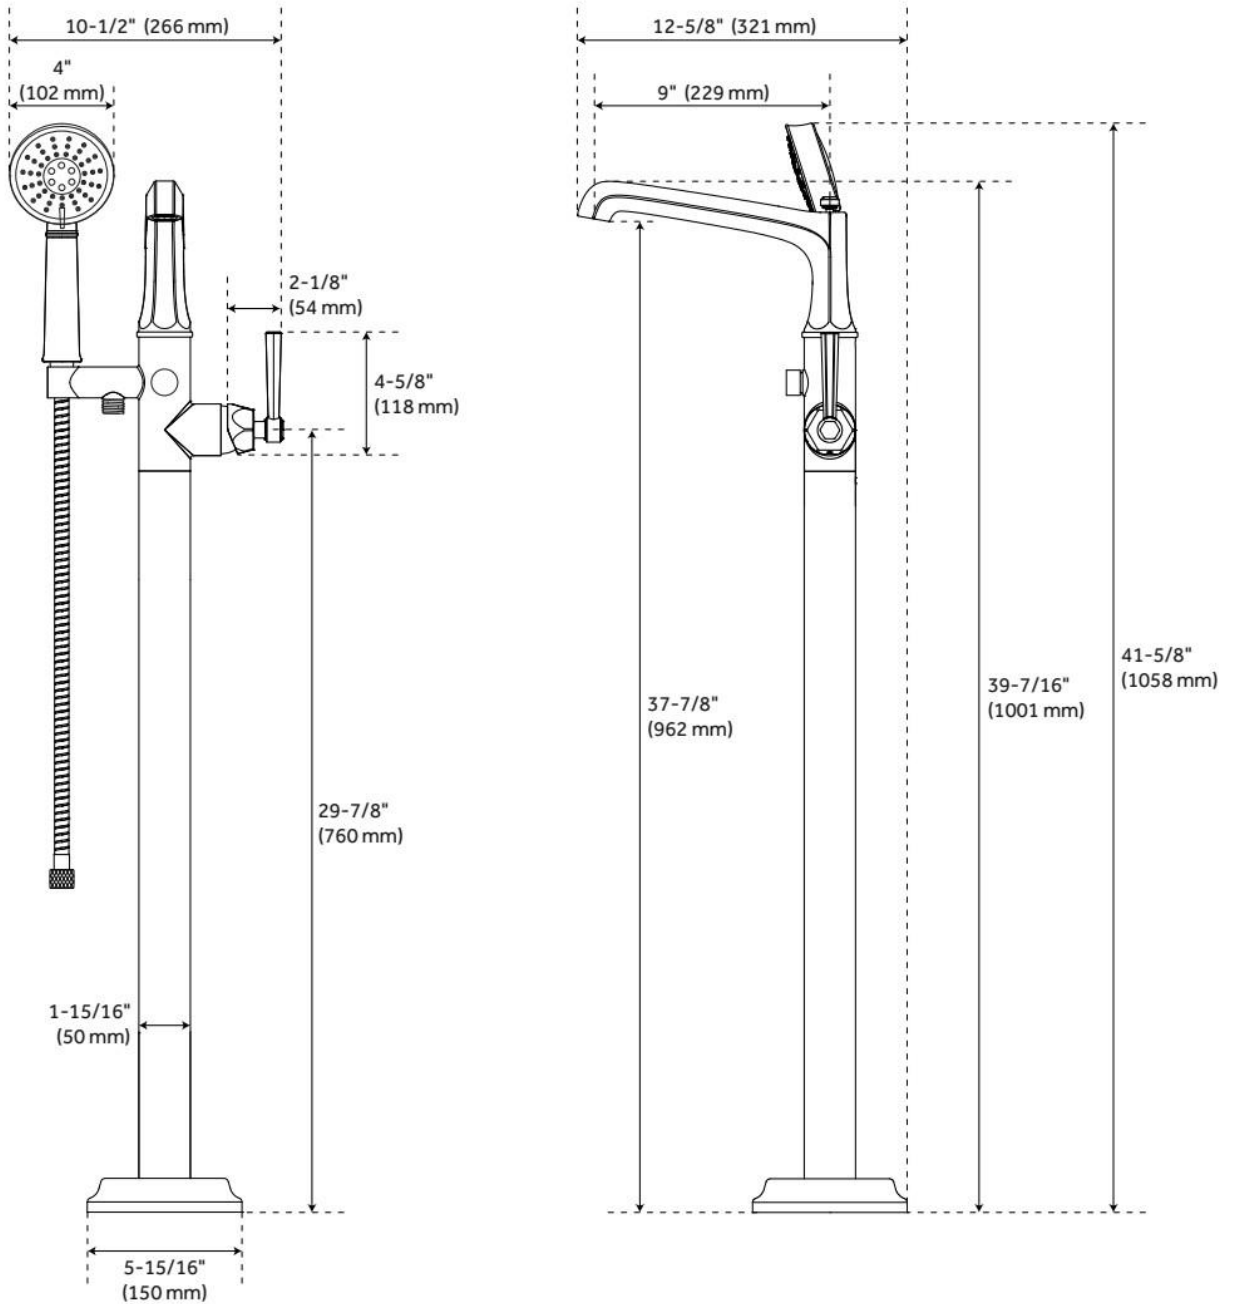

# ELITA FREESTANDING TUB FAUCET WITH HAND SHOWER - LEVER HANDLE

SKU: 955083-L

Code: SHEL441007, SHEL441008, SHFSR2000, SHFSR2000WS

## FEATURES

Material: Metal construction for strength and durability

Connection Type: IPS

Hand Shower Flow Rate: 1.75 gpm (6.6 L/min) @ 80 psi

Spray Type: Full

Swivel Spout: No

Required for Installation: Requires rough-in valve: SHFSR2000 or SHFSR2000WS, Handle: SHEL441008 or SHEL441009

## ADDITIONAL FEATURES

- 3 function hand shower (full spray, massage spray, full & massage spray).
- Integral diverter to hand shower.
- Hand shower includes factory installed backflow prevention check valve.
- Installation on an existing concrete slab will require cutting and concrete removal.

# ELITA FREESTANDING TUB FAUCET WITH HAND SHOWER - LEVER HANDLE

SKU: 955083-L

Code: SHEL441007, SHEL441008, SHFSR2000, SHFSR2000WS

REVISED 7/17/2024