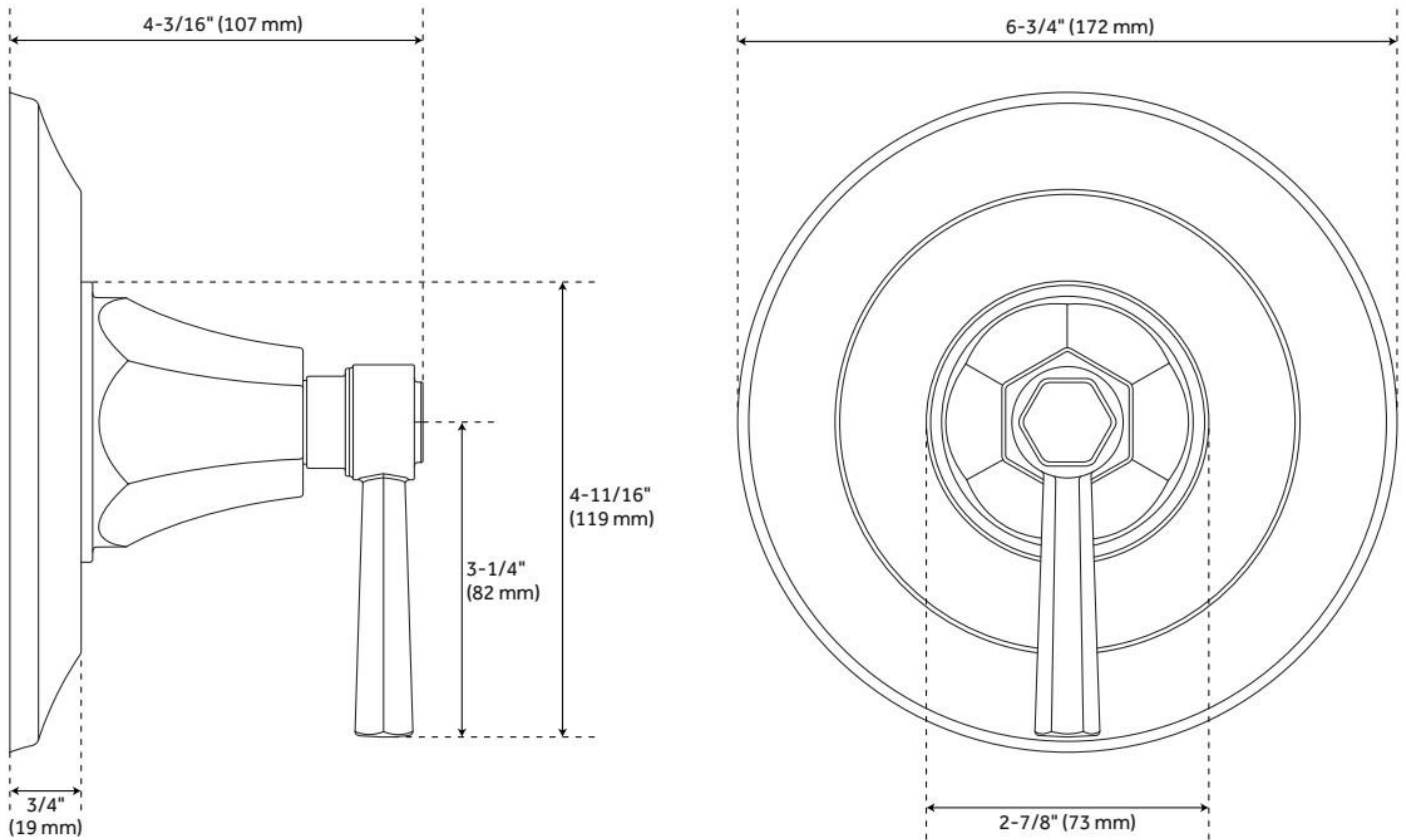

ELITA PRESSURE BALANCE SHOWER VALVE TRIM - LEVER HANDLE

SKU: 955084-L

Code: SHEL441001, SHEL441002, SH4001

FEATURES

Material: Metal

Required for Installation: Requires rough-in valve (SH4001)

Optional Accessory: Extension kit available (ACF4001EXT)

ASME A112.18.1/CSA B125.1, ASSE 1016 Type P, Massachusetts Accepted, LISTED ID: SHEL441001*, SHEL441002*, SH4001

ADDITIONAL FEATURES

- Metal construction for ultimate strength and durability.
- When purchased with optional but required for install Rough-in Valve:
 - Pressure balance valve with integral stops.
 - One-piece cartridge design for ease of maintenance.
 - Back-to-back capability.
 - Ceramic disc valve cartridge.
 - Cast bronze valve body.
 - Adjustable temperature limit stop.
 - Quick remove plaster guard.
 - Easy mounting brackets.

REVISED 7/1/2024

ELITA PRESSURE BALANCE SHOWER VALVE TRIM - LEVER HANDLE

SKU: 955084-L

Code: SHEL441001, SHEL441002, SH4001

REVISED 7/1/2024

PRESSURE BALANCE TUB & SHOWER ROUGH-IN VALVE

SKU: 446520
Code: SH4001

FEATURES

Material: Bronze
Flow Rate: 6.34 gpm (24.0 L/min) @ 80 psi
Connection Type: 1/2" MIP and SWT
Cartridge Type: Ceramic Disc

IAPMO, ASME A112.18.1/CSA B125.1, ASSE 1016 Type P, Massachusetts Accepted, LISTED ID: SH4001