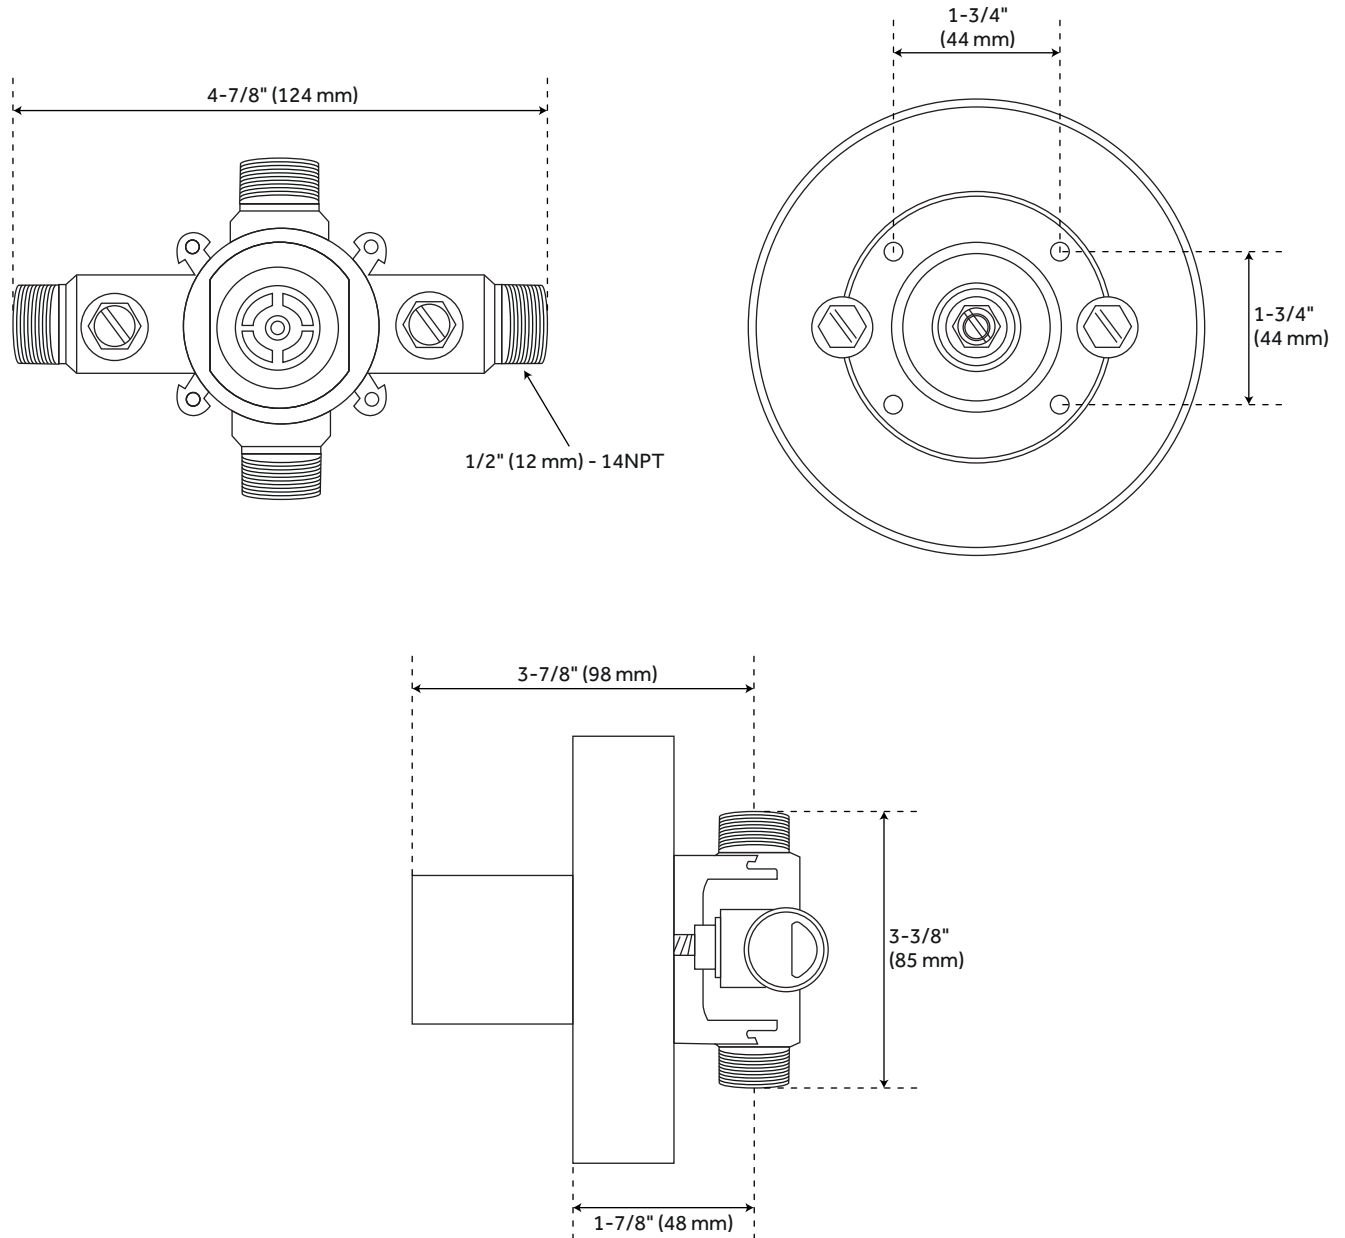

ELITA PRESSURE BALANCE SHOWER VALVE TRIM - LEVER HANDLE

SKU: 955084-L

Code: SHEL441001, SHEL441002, SH4001

FEATURES

Material: Metal

Required for Installation: Requires rough-in valve (SH4001)

Optional Accessory: Extension kit available (ACF4001EXT)

REVISED 7/1/2024

ELITA PRESSURE BALANCE SHOWER VALVE TRIM - LEVER HANDLE

SKU: 955084-L

Code: SHEL441001, SHEL441002, SH4001

REVISED 7/1/2024

PRESSURE BALANCE TUB & SHOWER ROUGH-IN VALVE

SKU: 446520
Code: SH4001

FEATURES

Material: Bronze
Flow Rate: 6.34 gpm (24.0 L/min) @ 80 psi
Connection Type: 1/2" MIP and SWT
Cartridge Type: Ceramic Disc

IAPMO, ASME A112.18.1/CSA B125.1, ASSE 1016 Type P, Massachusetts Accepted, LISTED ID: SH4001

REVISED 5/24/2024

PRESSURE BALANCE TUB AND SHOWER ROUGH-IN VALVE

SKU: 446520

SH4001

All dimensions and specifications are nominal and may vary. Use actual products for accuracy in critical situations.