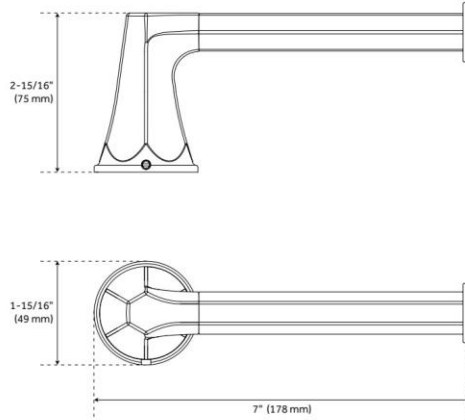

ELITA TOILET PAPER HOLDER

SKU: 955086

Code: SHEL555002

LISTED ID: N/A

FEATURES

Material: Metal

ADDITIONAL FEATURES

REVISED 6/29/2024