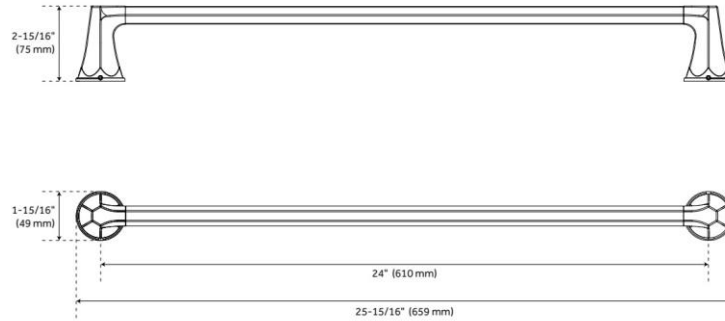

ELITA TOWEL BAR

SKU: 955088

Code: SHEL555004

LISTED ID: N/A

FEATURES

Material: Metal

ADDITIONAL FEATURES

REVISED 6/29/2024