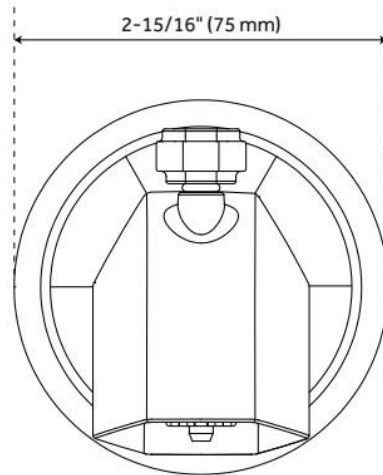

ELITA TUB SPOUT WITH DIVERTER

SKU: 955089

Code: SHEL441011

FEATURES

Material: Metal

ASME A112.18.1/CSA B125.1, NSF/ANSI/CAN 61-9:Q \leq 1, CEC Listed, Massachusetts Accepted, LISTED ID: SHEL441011*

ADDITIONAL FEATURES

- Metal construction for ultimate strength and durability.
- 1/2" slip fit connection.

REVISED 7/1/2024

ELITA TUB SPOUT WITH DIVERTER

SKU: 955089

Code: SHEL441011

REVISED 7/1/2024