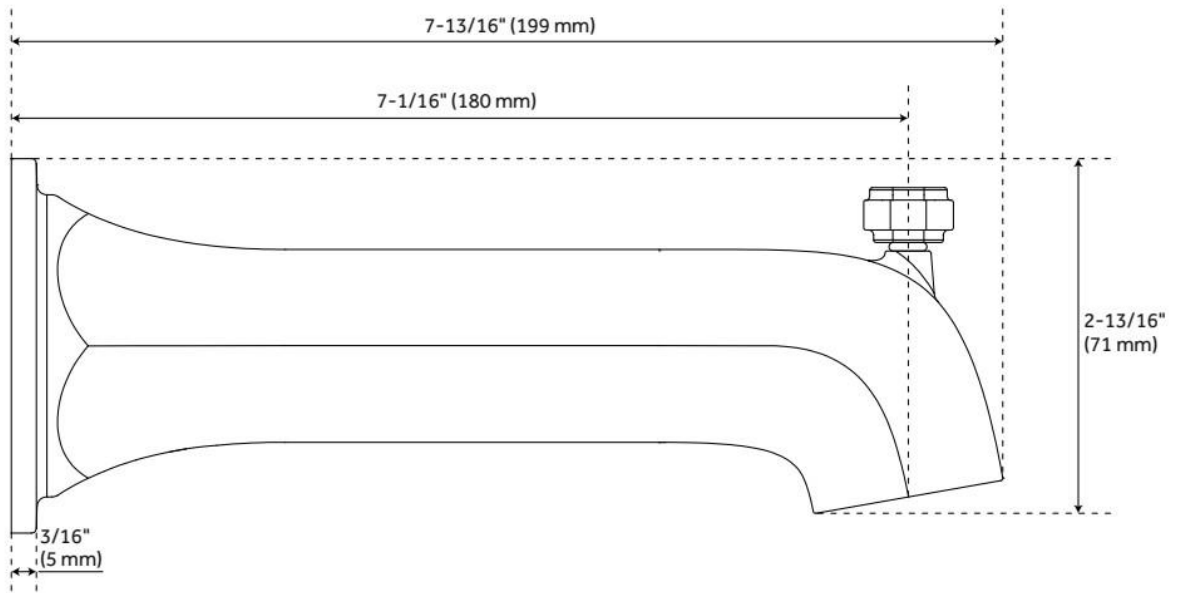

ELITA TUB SPOUT WITH DIVERTER

SKU: 955089

Code: SHEL441011

FEATURES

Material: Metal

ASME A112.18.1/CSA B125.1, NSF/ANSI/CAN 61-9:Q \leq 1, CEC Listed, Massachusetts Accepted, LISTED ID: SHEL441011*

ADDITIONAL FEATURES

- Metal construction for ultimate strength and durability.
- 1/2" slip fit connection.

REVISED 7/1/2024

ELITA TUB SPOUT WITH DIVERTER

SKU: 955089

Code: SHEL441011

REVISED 7/1/2024