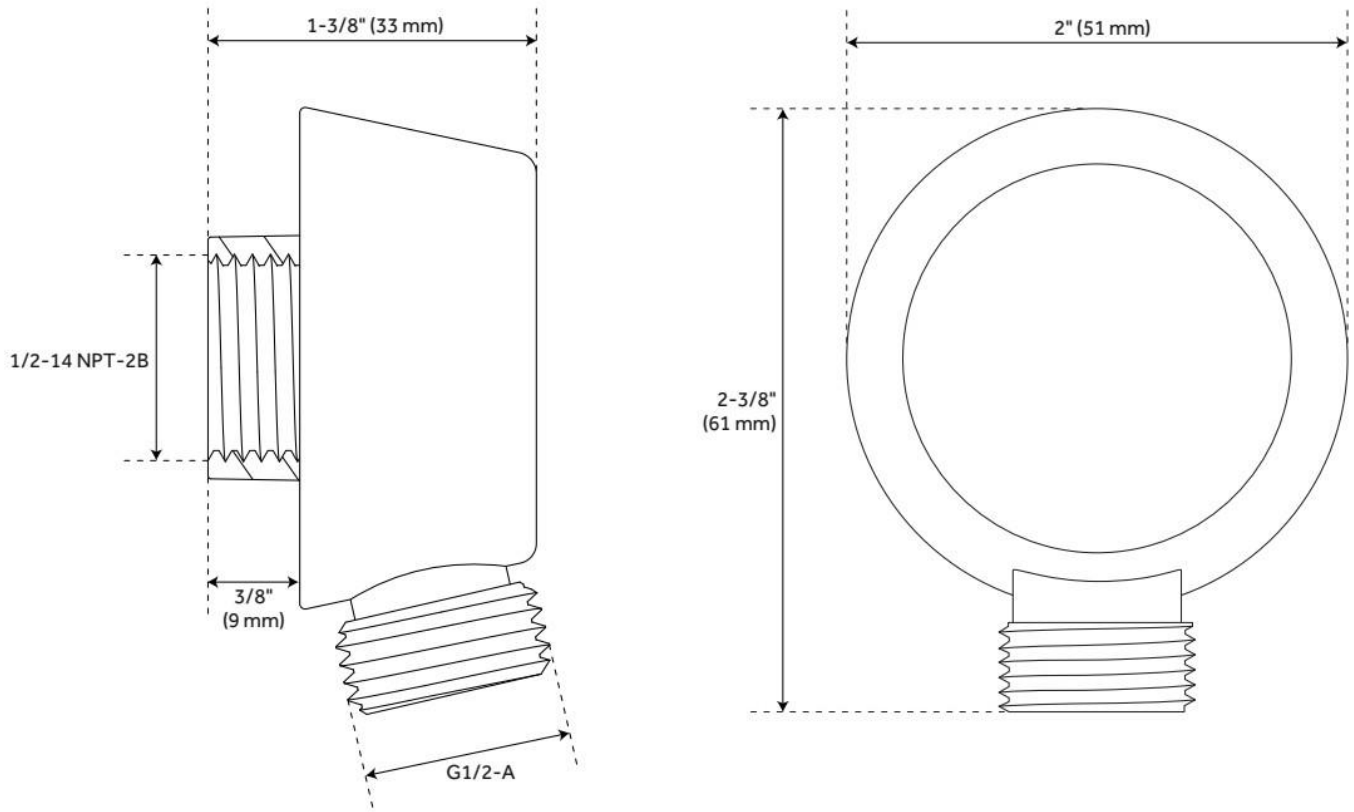

CONTEMPORARY ROUND WATER SUPPLY ELBOW FOR HAND SHOWER

SKU: 932365

Code: SHWE2040, SH417826, SH484207, SH485502

REVISED 6/5/2024