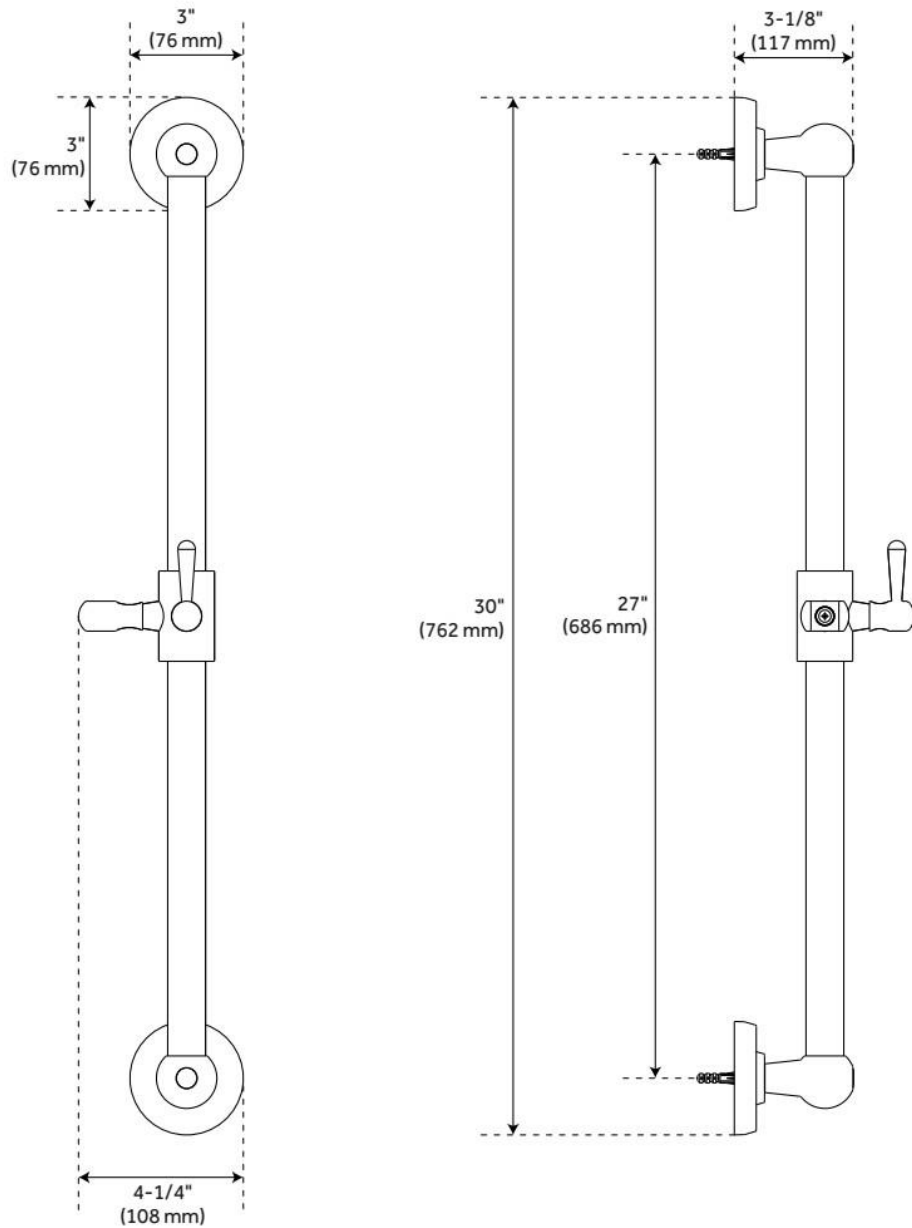

## ADDITIONAL FEATURES

- 60" - 72" stretchable metal shower hose.
- Double spiral construction.
- Metal conical nut.

REVISED 5/24/2024

## ADDITIONAL FEATURES

- Metal bar and mounting posts.
- Adjustable angle for handshower mount.

REVISED 6/5/2024

# 30" TRADITIONAL SLIDE BAR FOR HAND SHOWER

SKU: 948916  
Code: SHSB3010

REVISED 6/5/2024