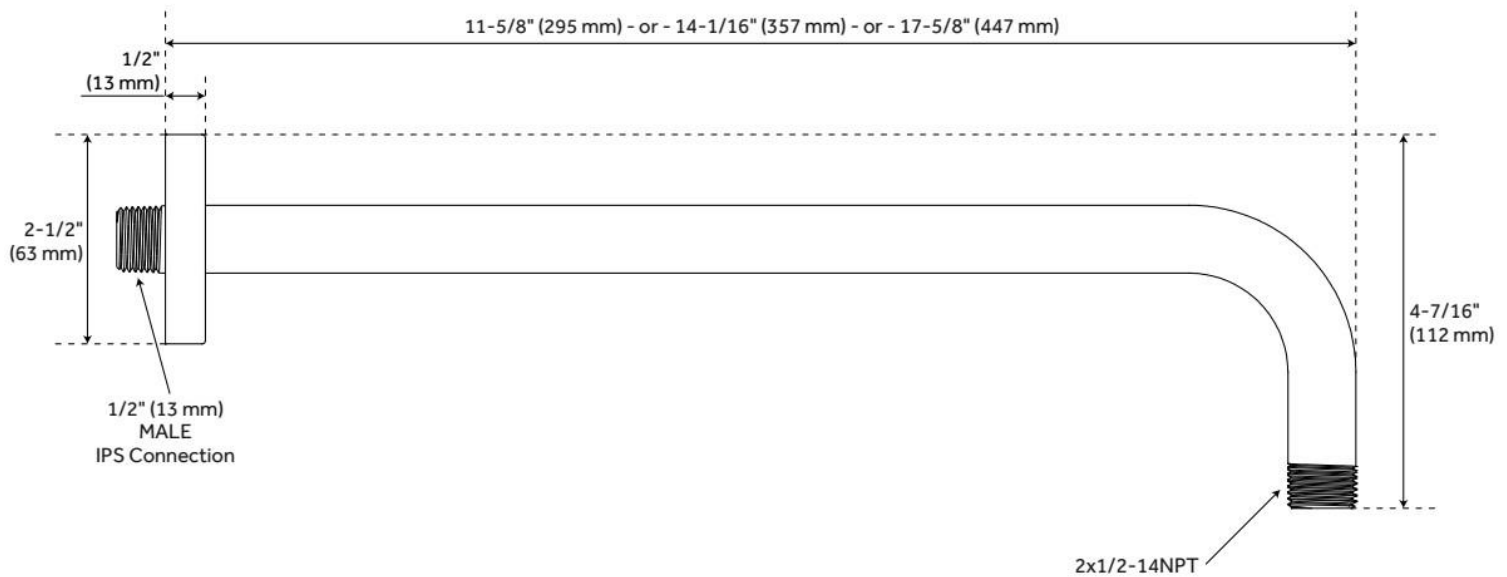

WALL-MOUNT RAINFALL SHOWER ARM

SKU: 948955

Code: SHRSA123, SHRSA181, SH485514, SHRSA150

REVISED 6/10/2024