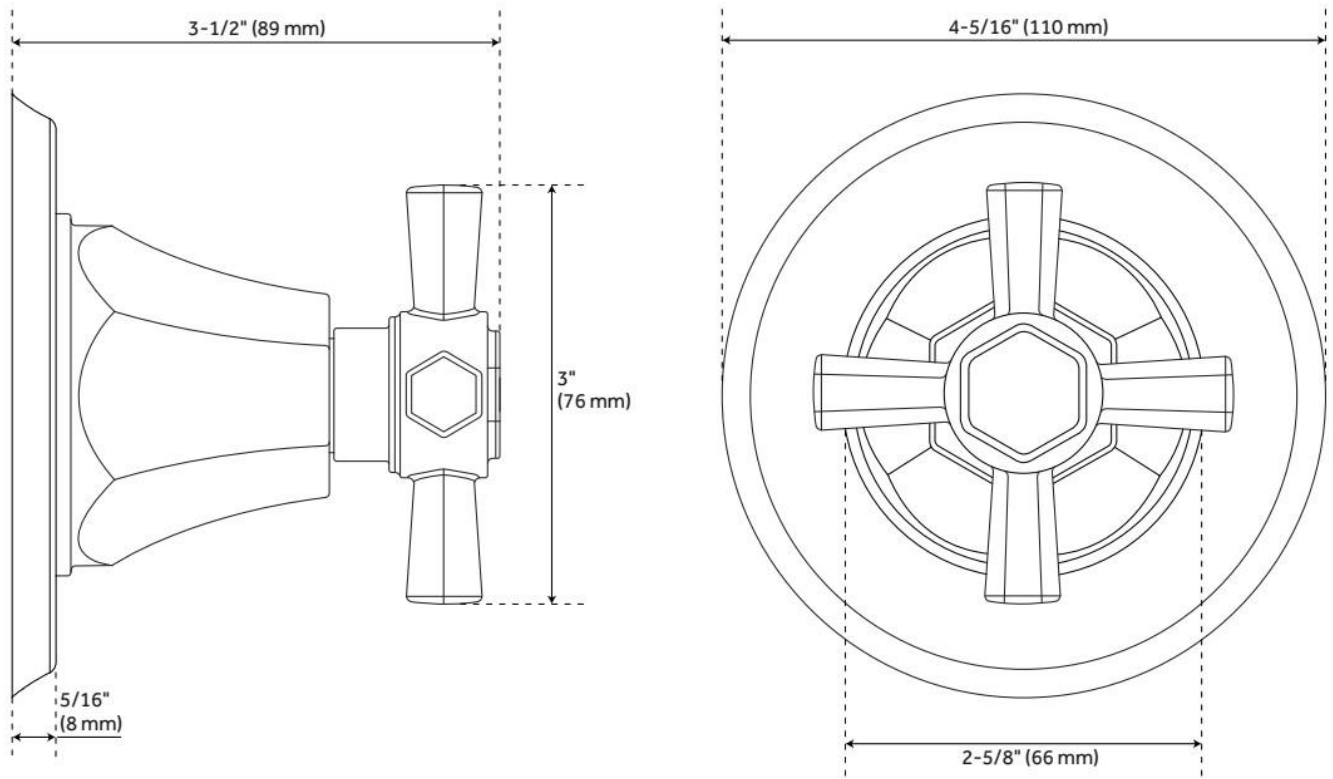

ELITA IN-WALL SHOWER DIVERTER TRIM - CROSS HANDLE

SKU: 955085-C

Code: SHEL441004, SHEL441006, SH6103

REVISED 7/1/2024