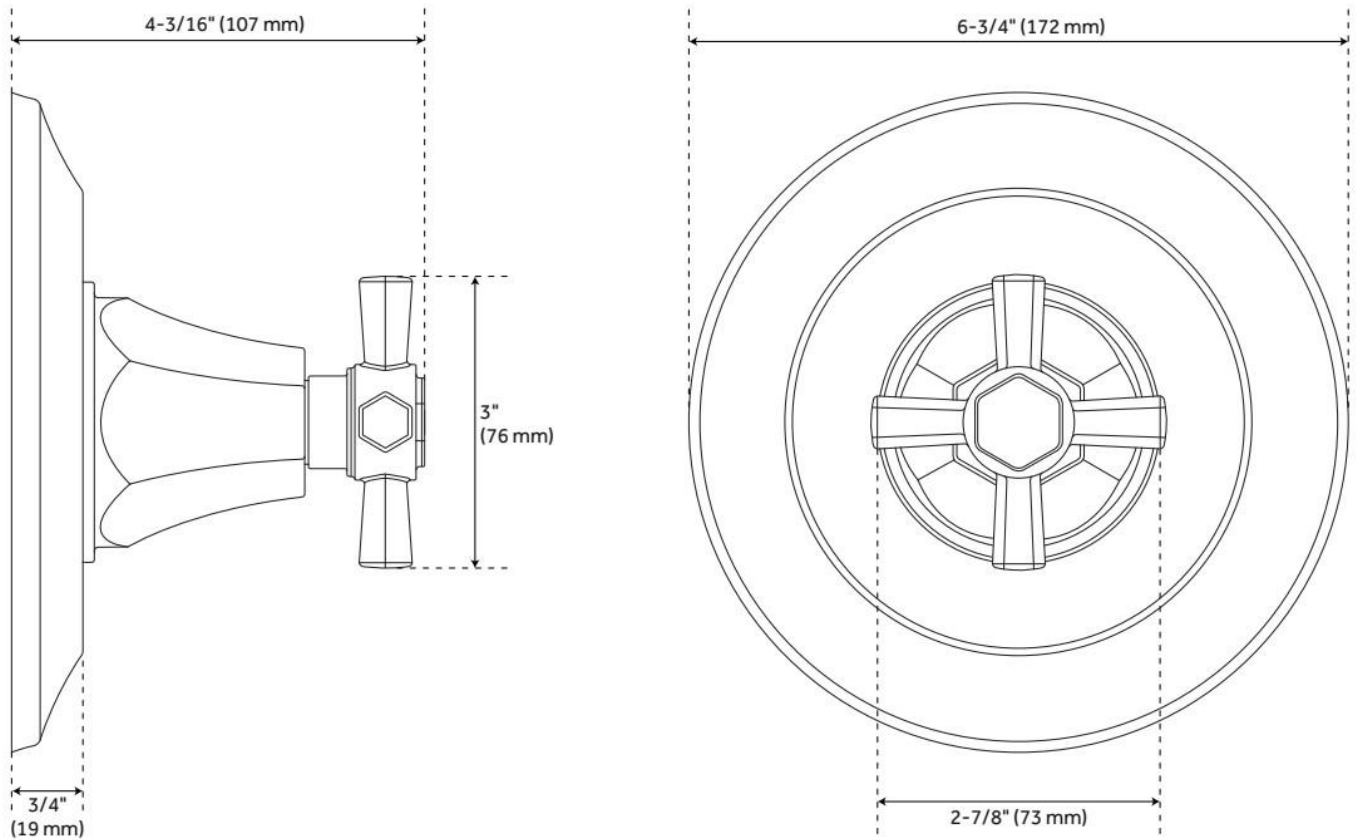

ELITA PRESSURE BALANCE SHOWER VALVE TRIM - CROSS HANDLE

SKU: 955084-C

Code: SHEL441001, SHEL441003, SH4001

REVISED 7/1/2024