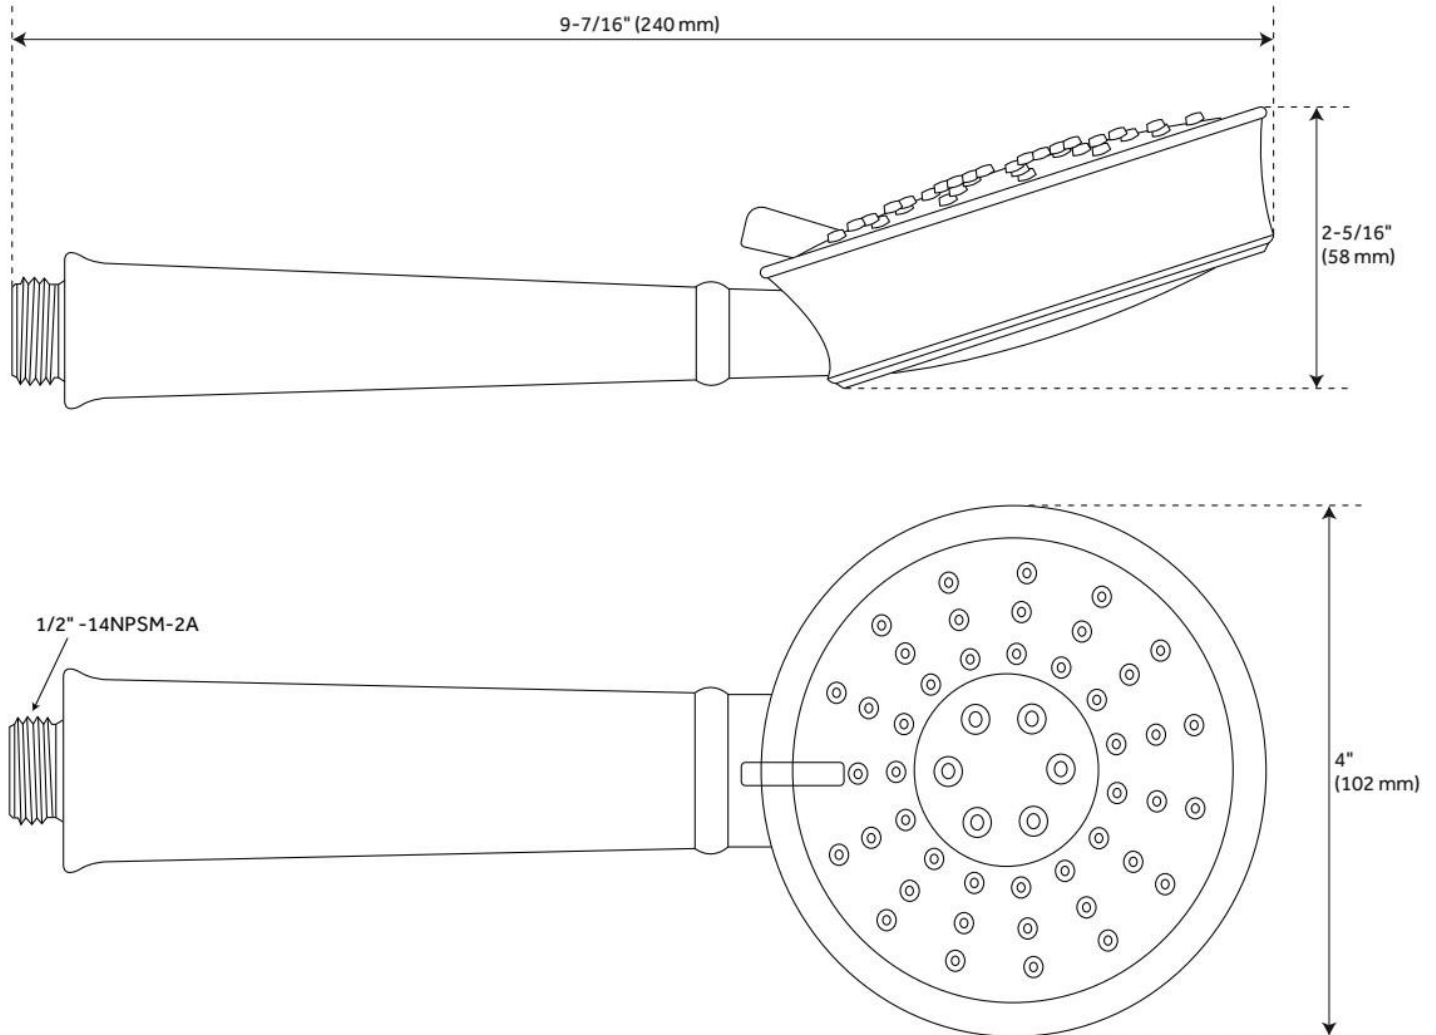

PINECREST HAND SHOWER

SKU: 948929

Code: SHHS4090G

REVISED 5/24/2024